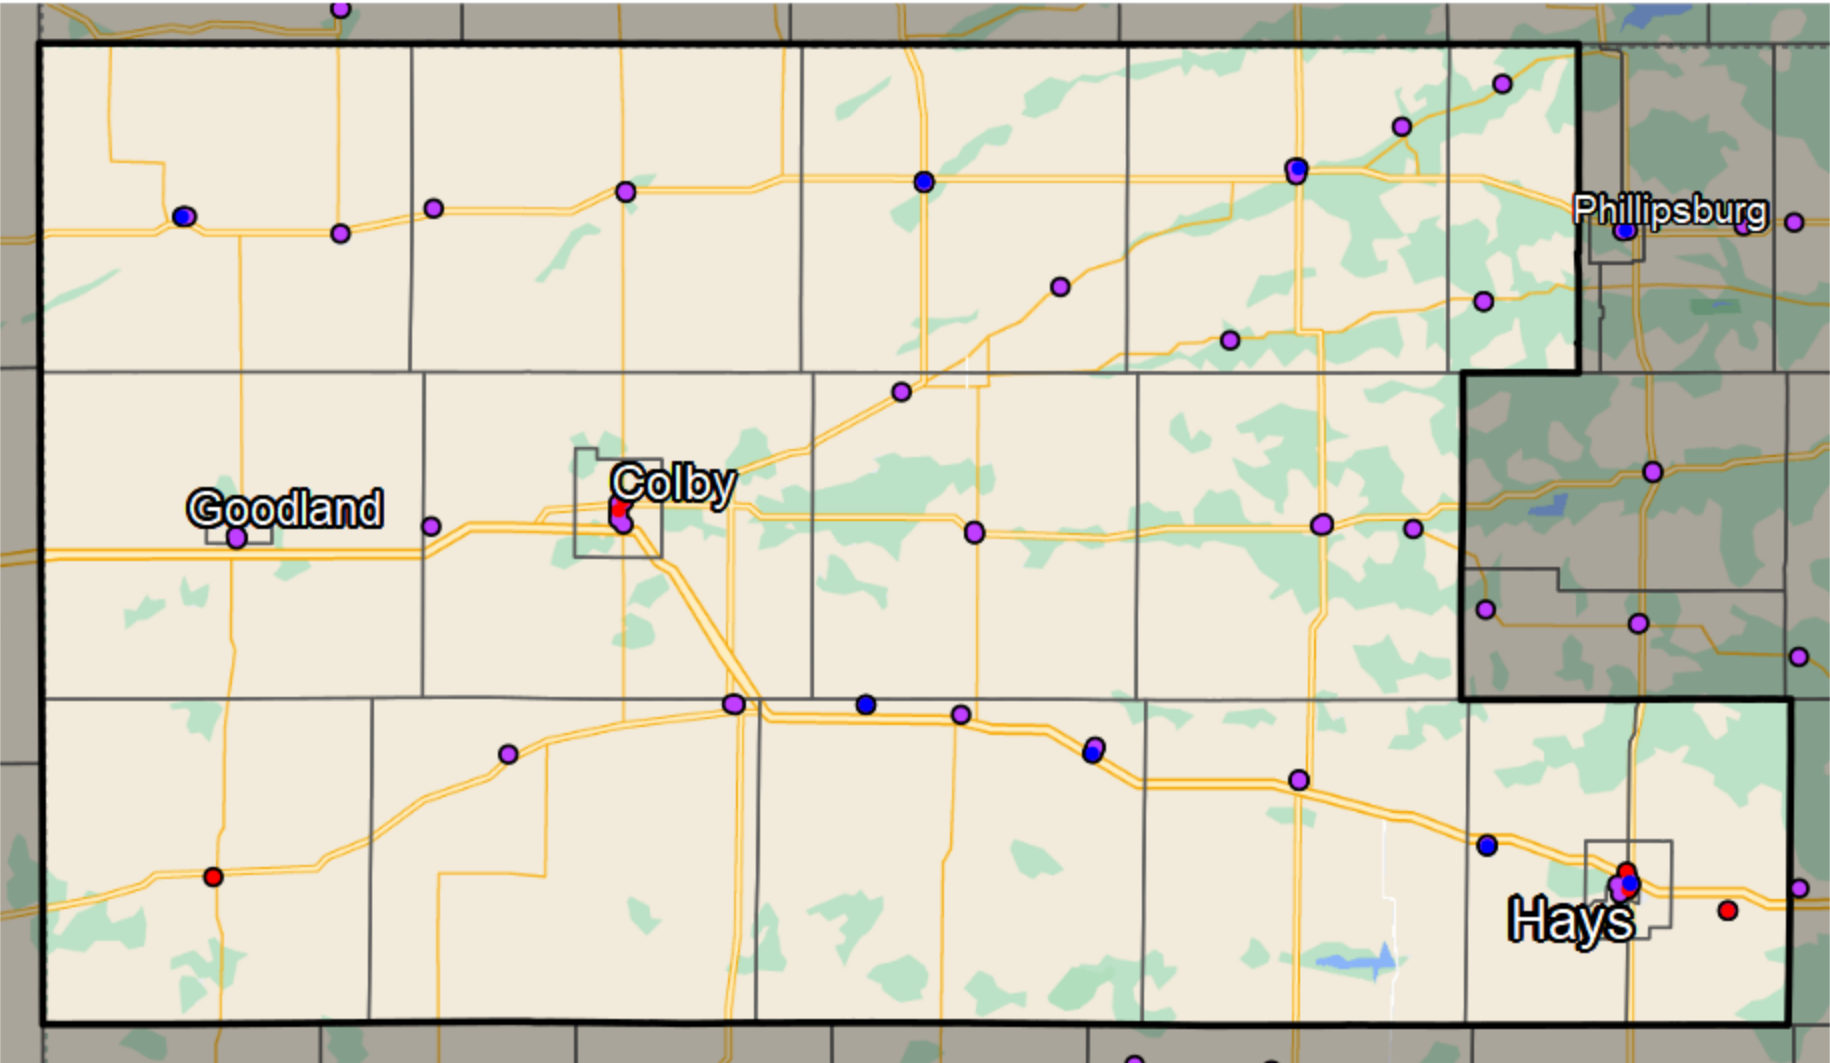

Kansas - State Senate District 40

Banking Desert
No Branches within 10 Miles of Population Center

Financial Institutions
Bank: 64
Bank, Out-of-State: 7
Credit Union: 9
Credit Union, Out-of-State: 0

Sources: NCUA, FDIC, UW-Madison Population Lab, CDFI, US Census, Google Maps, CUNA