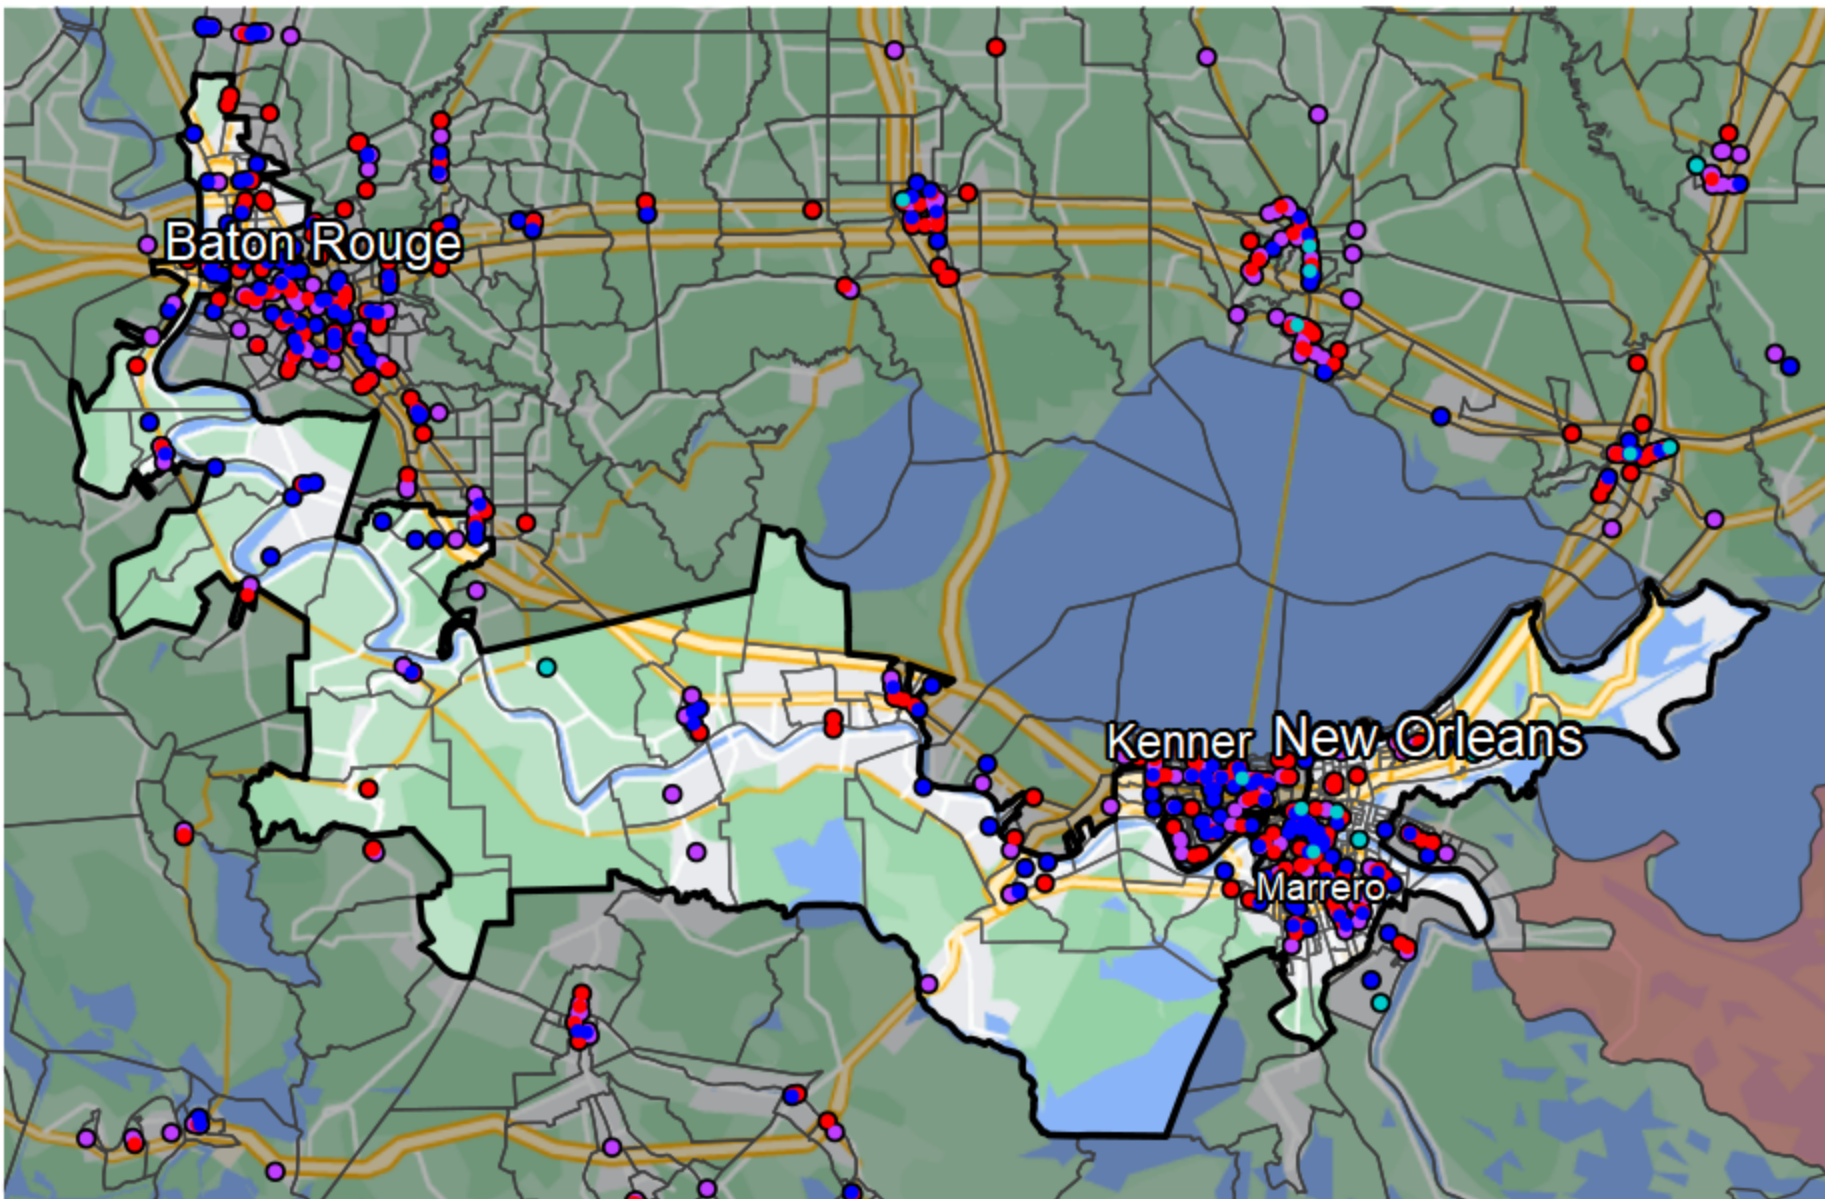

## Louisiana - Congressional District 2

Banking Desert  
No Branches within 10 Miles of Population Center

Financial Institutions  
Bank: 63  
Bank, Out-of-State: 76  
Credit Union: 73  
Credit Union, Out-of-State: 6

Sources: NCUA, FDIC, UW-Madison Population Lab, CDFI, US Census, Google Maps, CUNA