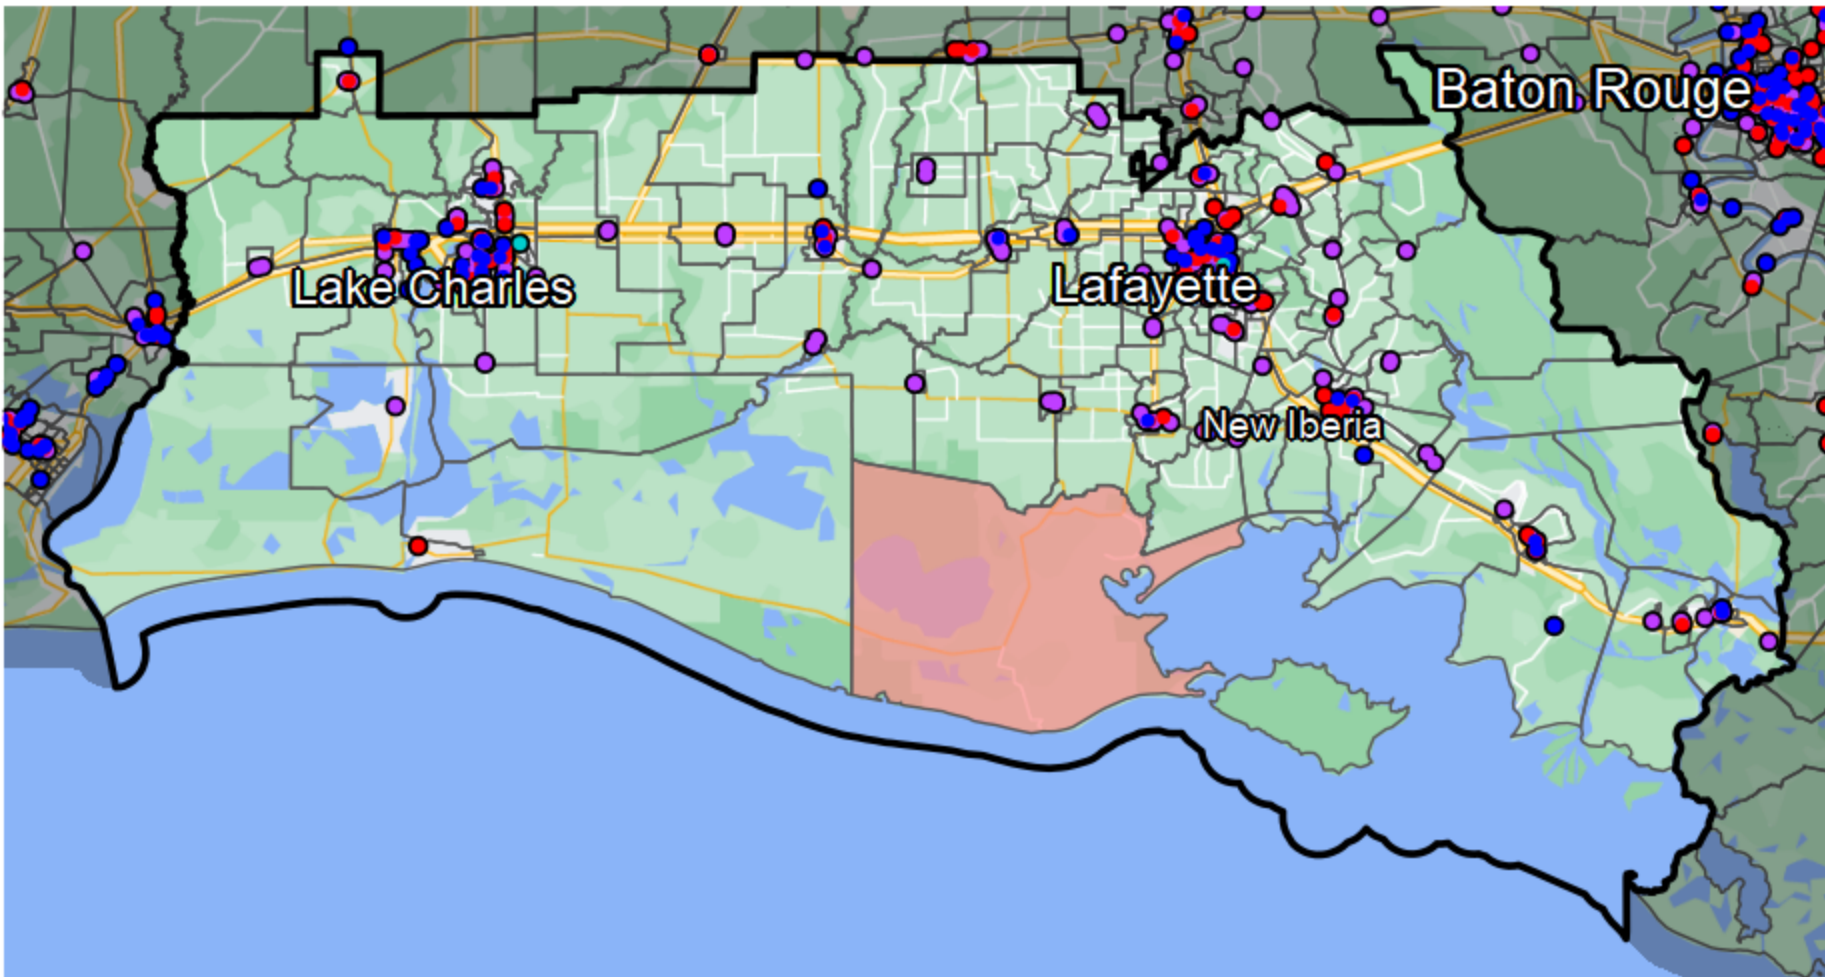

### Louisiana - Congressional District 3

- Banking Desert**
- No Branches within 10 Miles of Population Center
- Financial Institutions**
- Bank: 204
  - Bank, Out-of-State: 75
  - Credit Union: 55
  - Credit Union, Out-of-State: 3

Sources: NCUA, FDIC, UW-Madison Population Lab, CDFI, US Census, Google Maps, CUNA