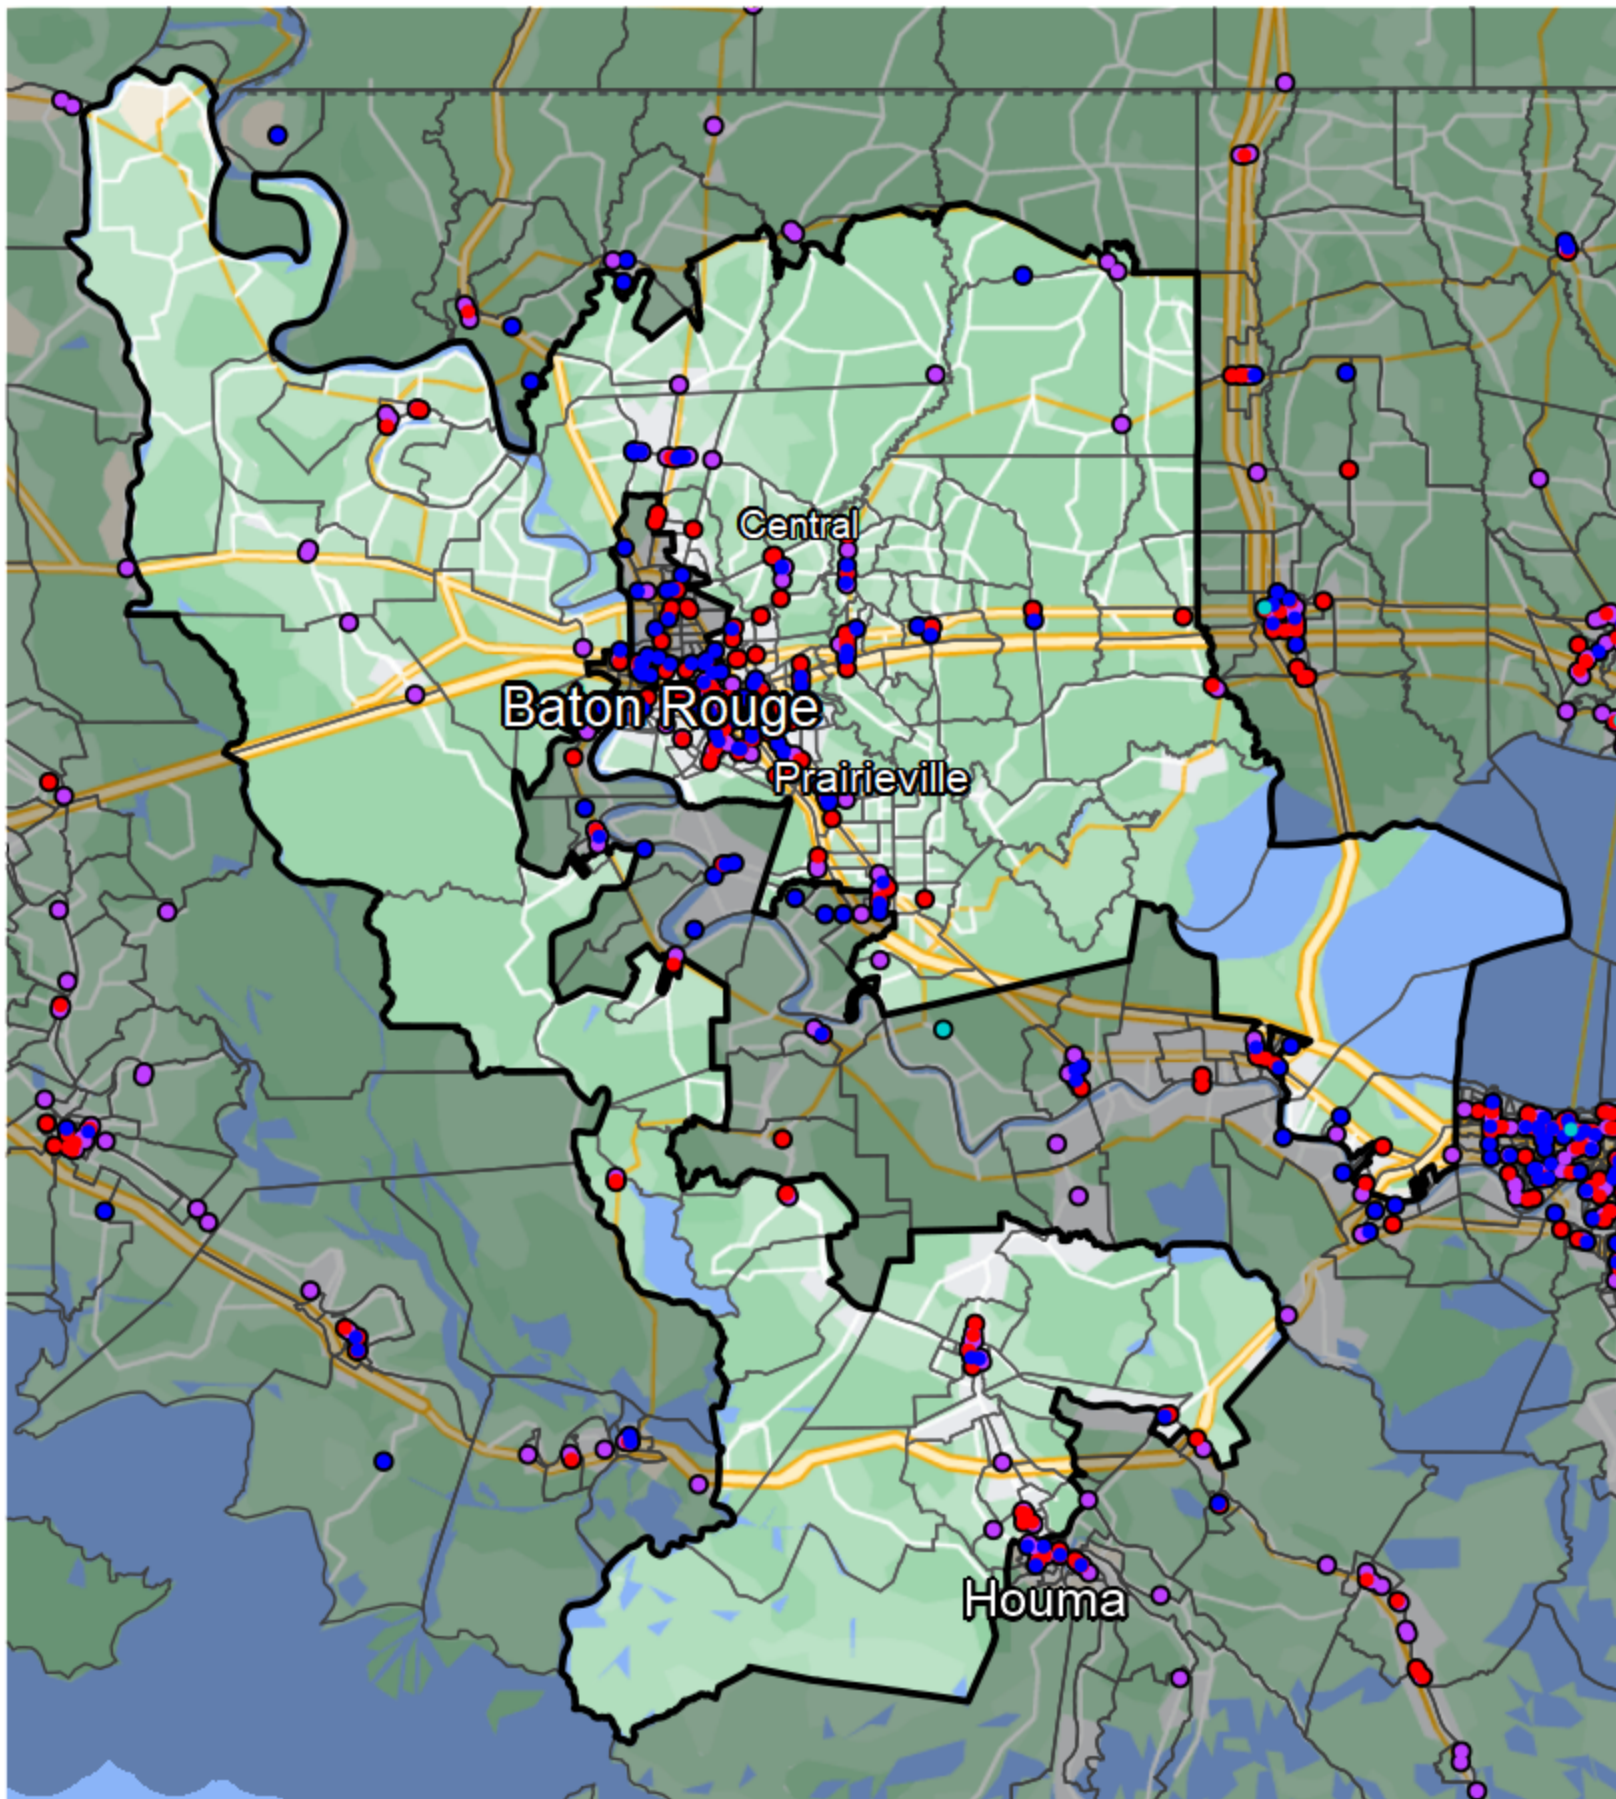

Louisiana - Congressional District 6

Banking Desert

■ No Branches within 10 Miles of Population Center

Financial Institutions

- Bank: 98
- Bank, Out-of-State: 121
- Credit Union: 76
- Credit Union, Out-of-State: 0