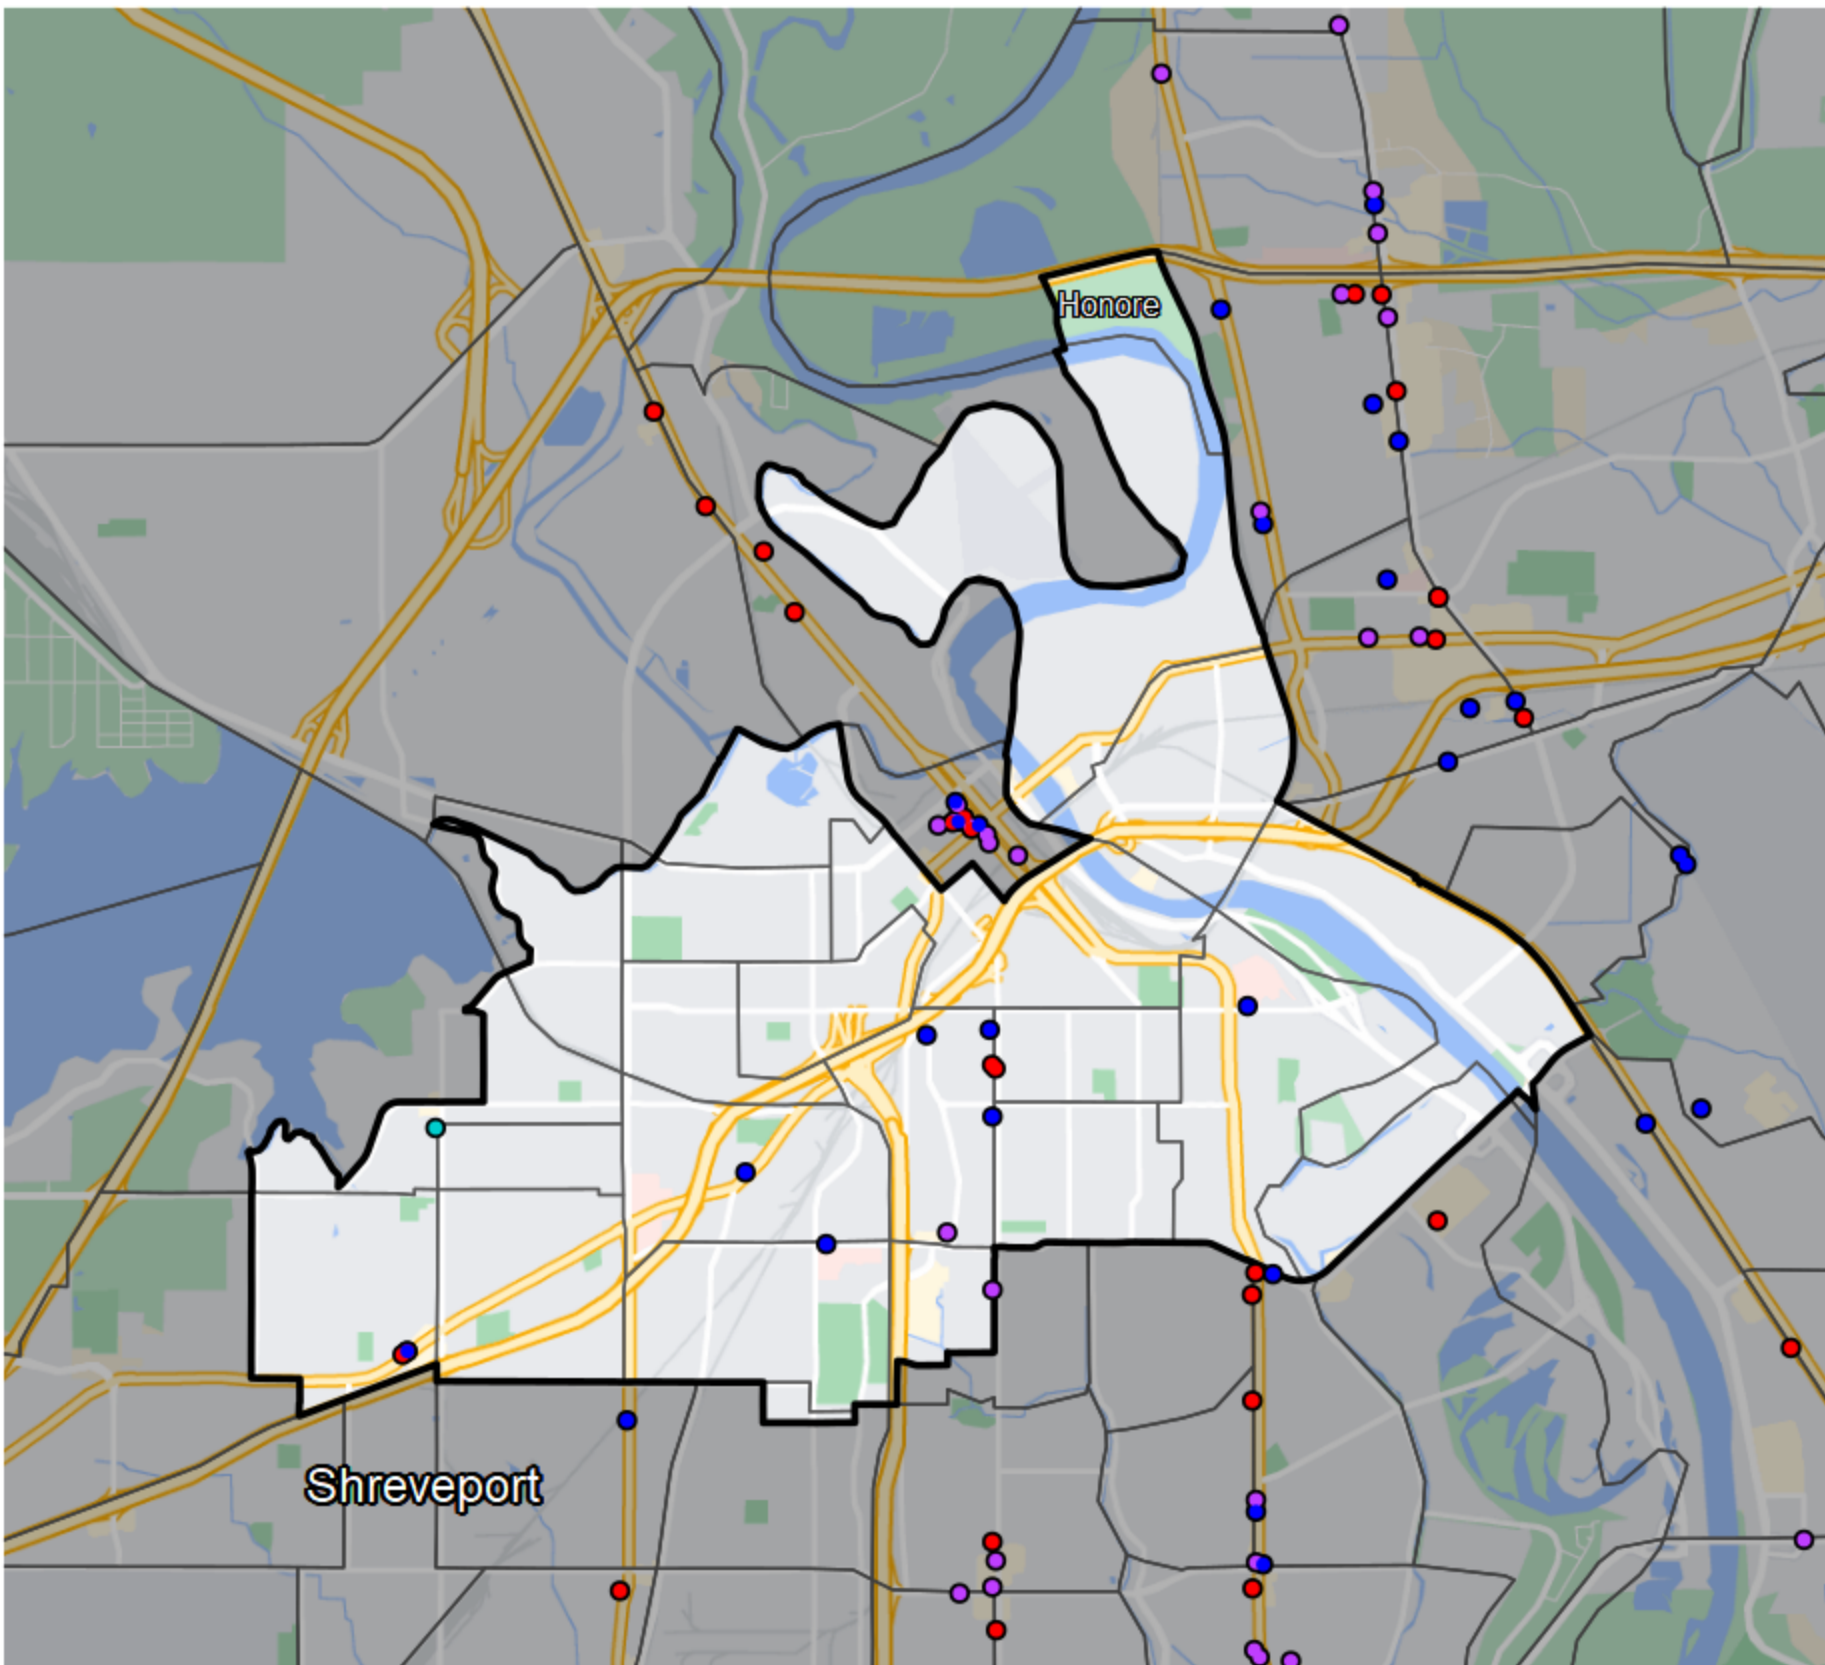

## Louisiana - State House District 2

### Banking Desert

No Branches within 10 Miles of Population Center