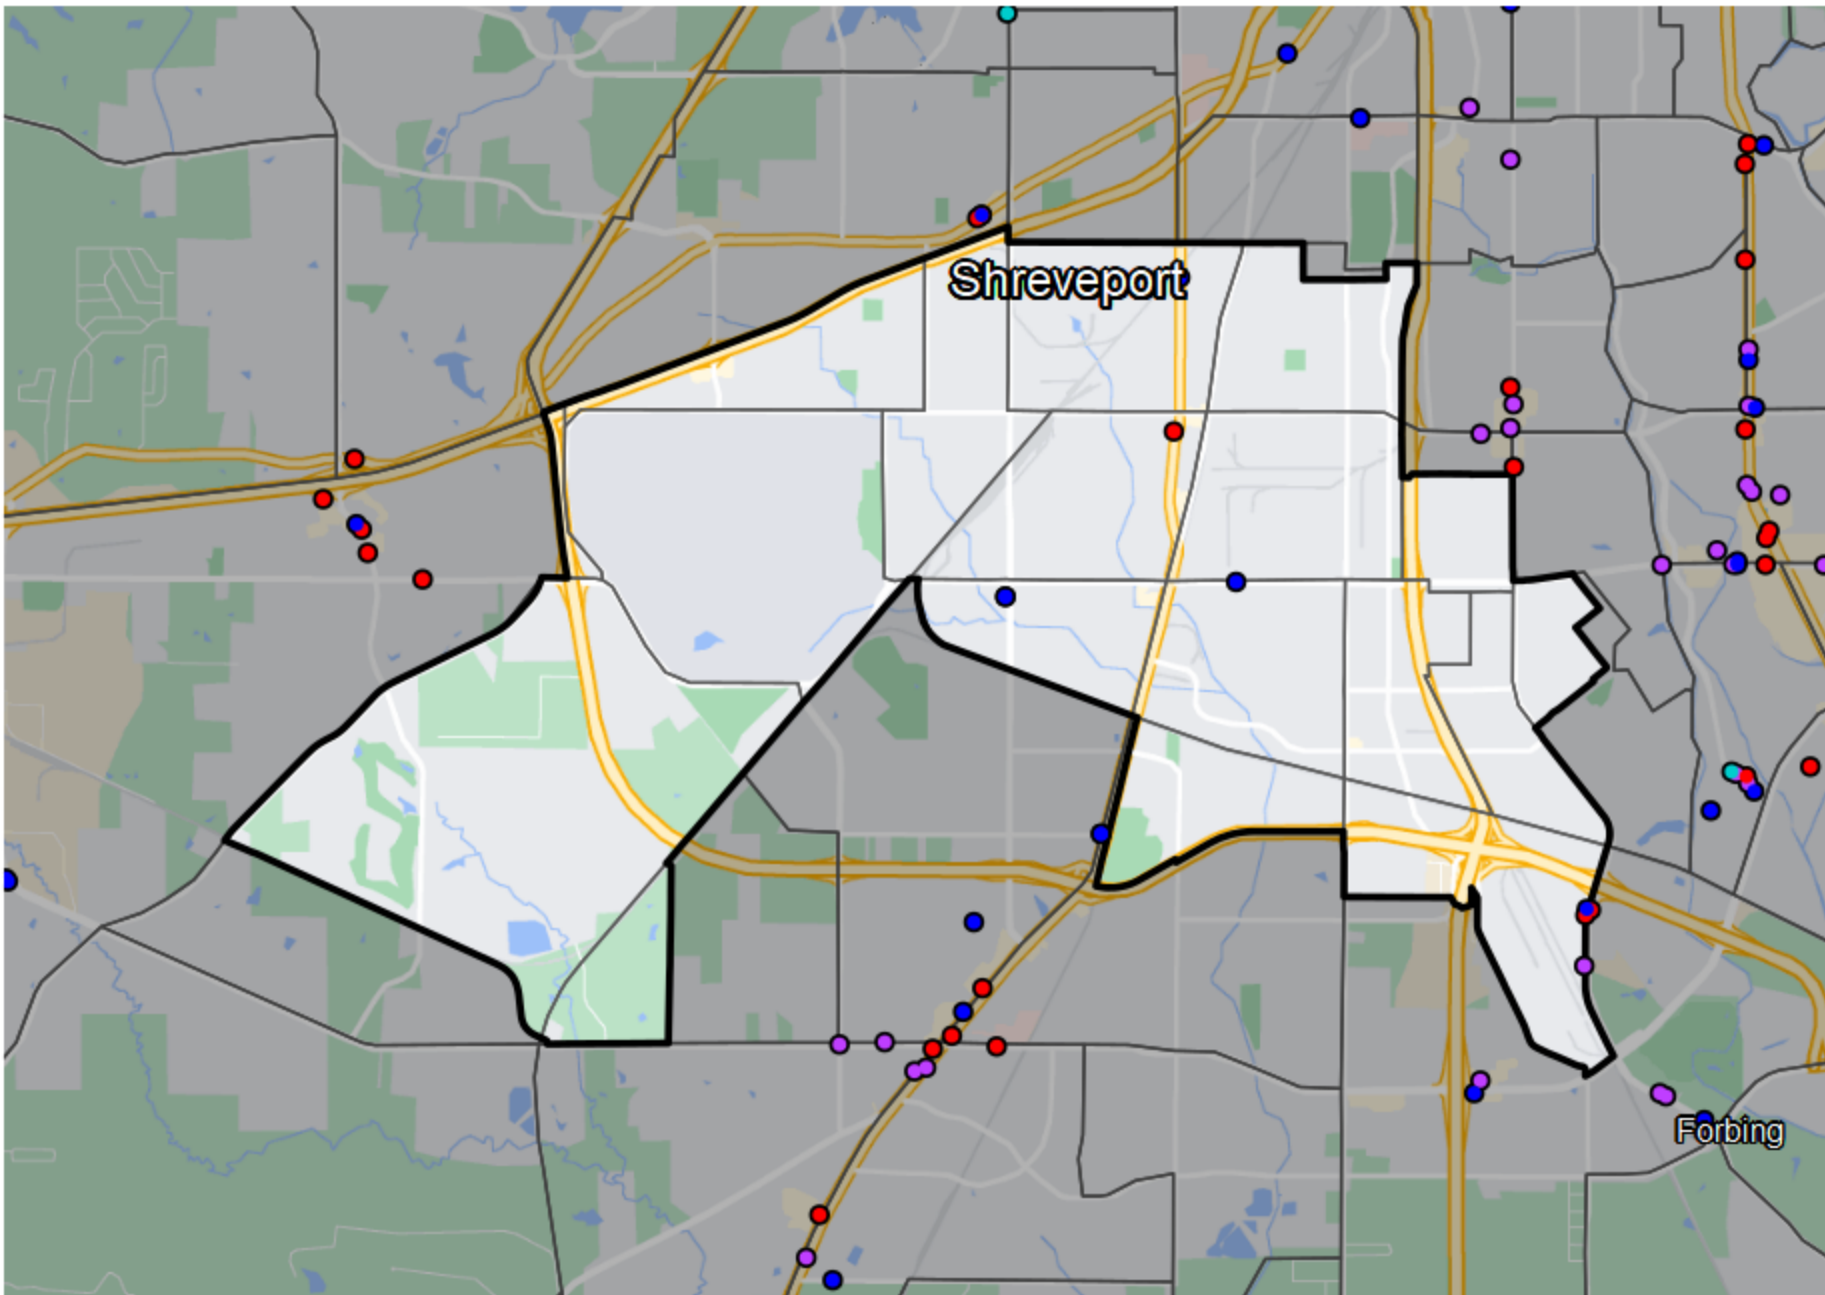

## Louisiana - State House District 3

### Banking Desert

No Branches within 10 Miles of Population Center