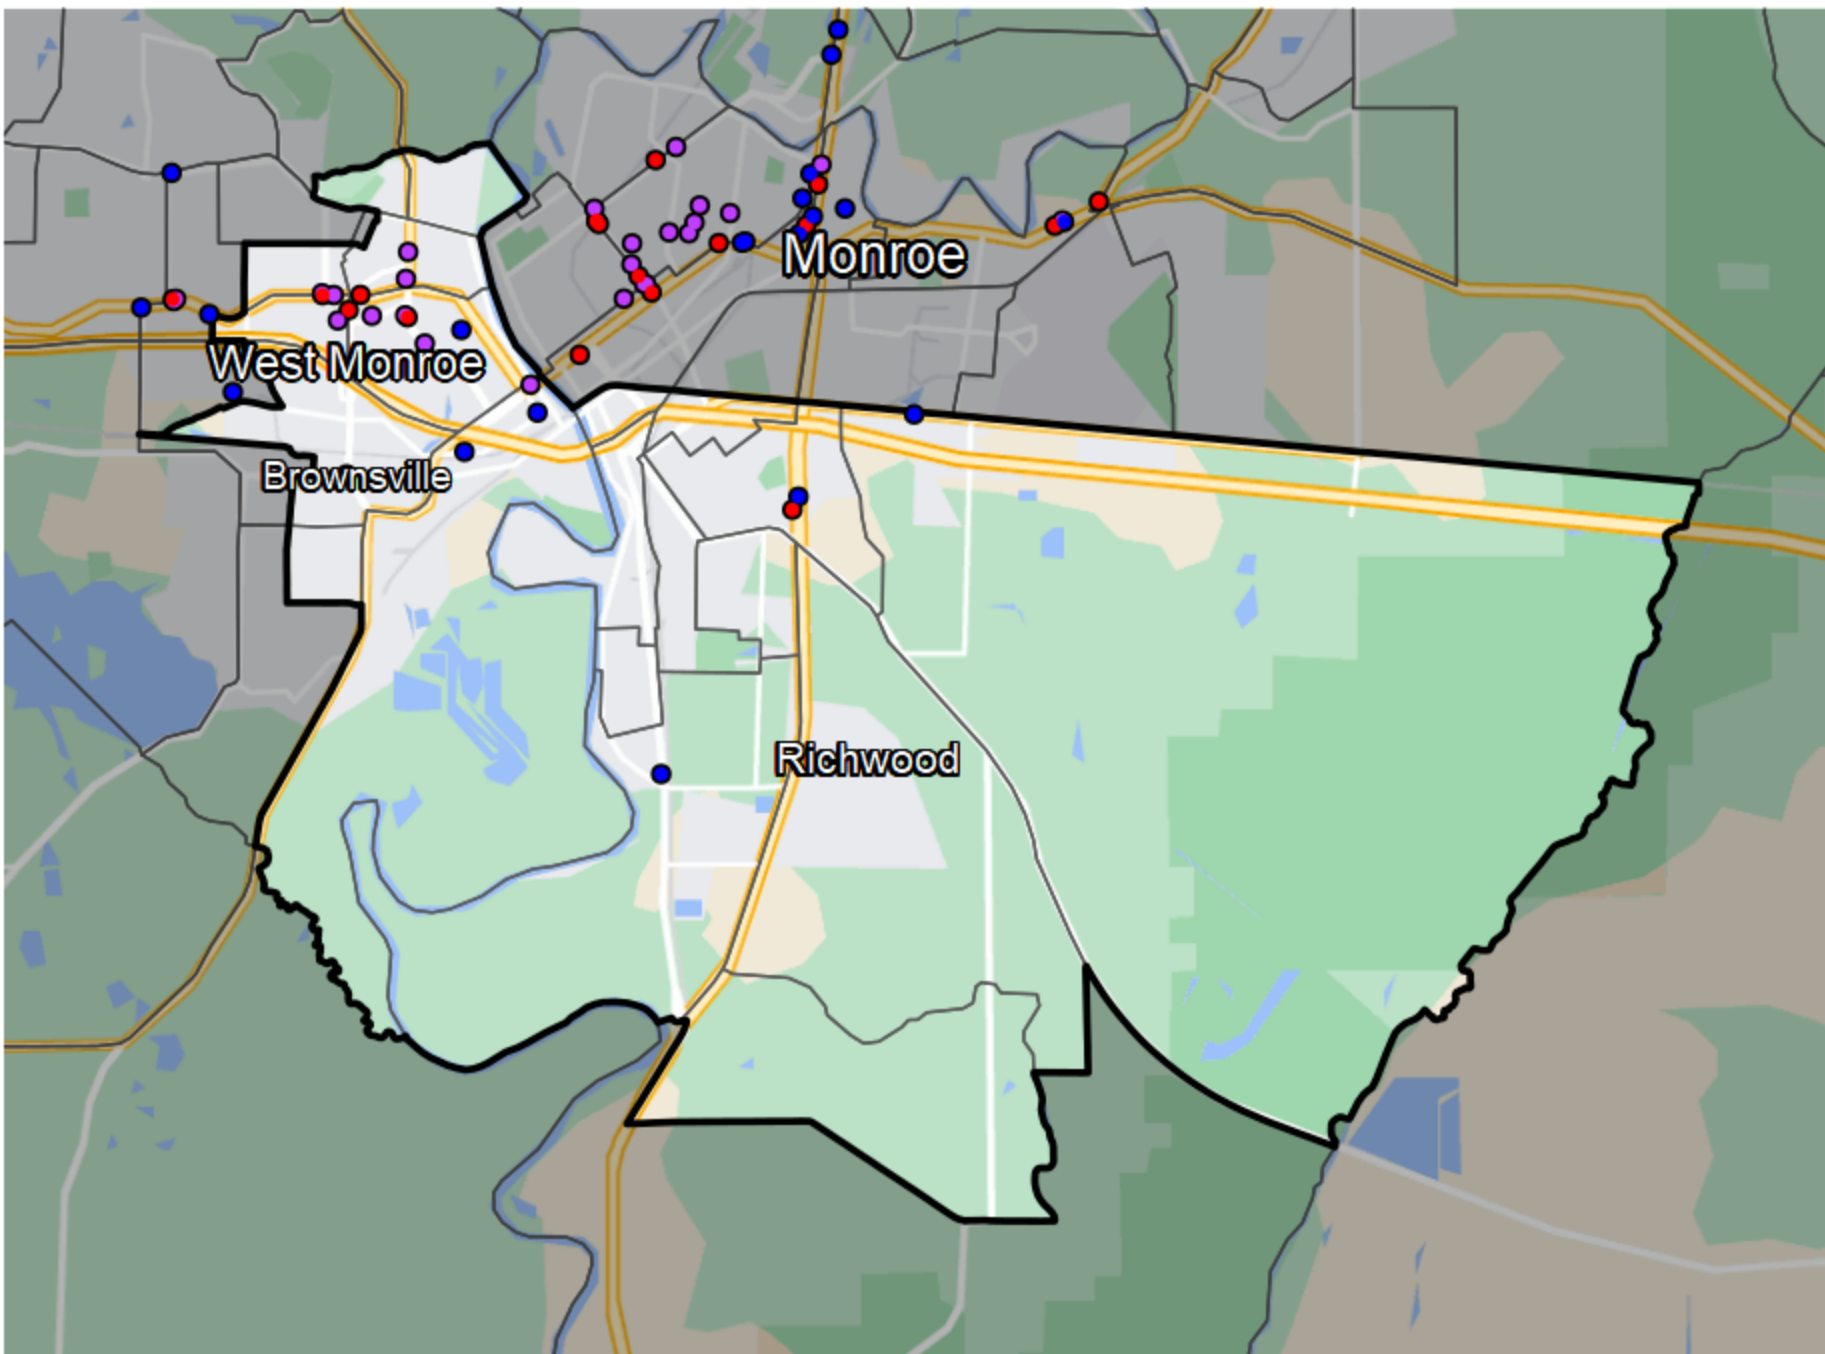

## Louisiana - State House District 17

### Financial Institutions

- Bank: 9
- Bank, Out-of-State: 5
- Credit Union: 7
- Credit Union, Out-of-State: 0

### Banking Desert

- No Branches within 10 Miles of Population Center