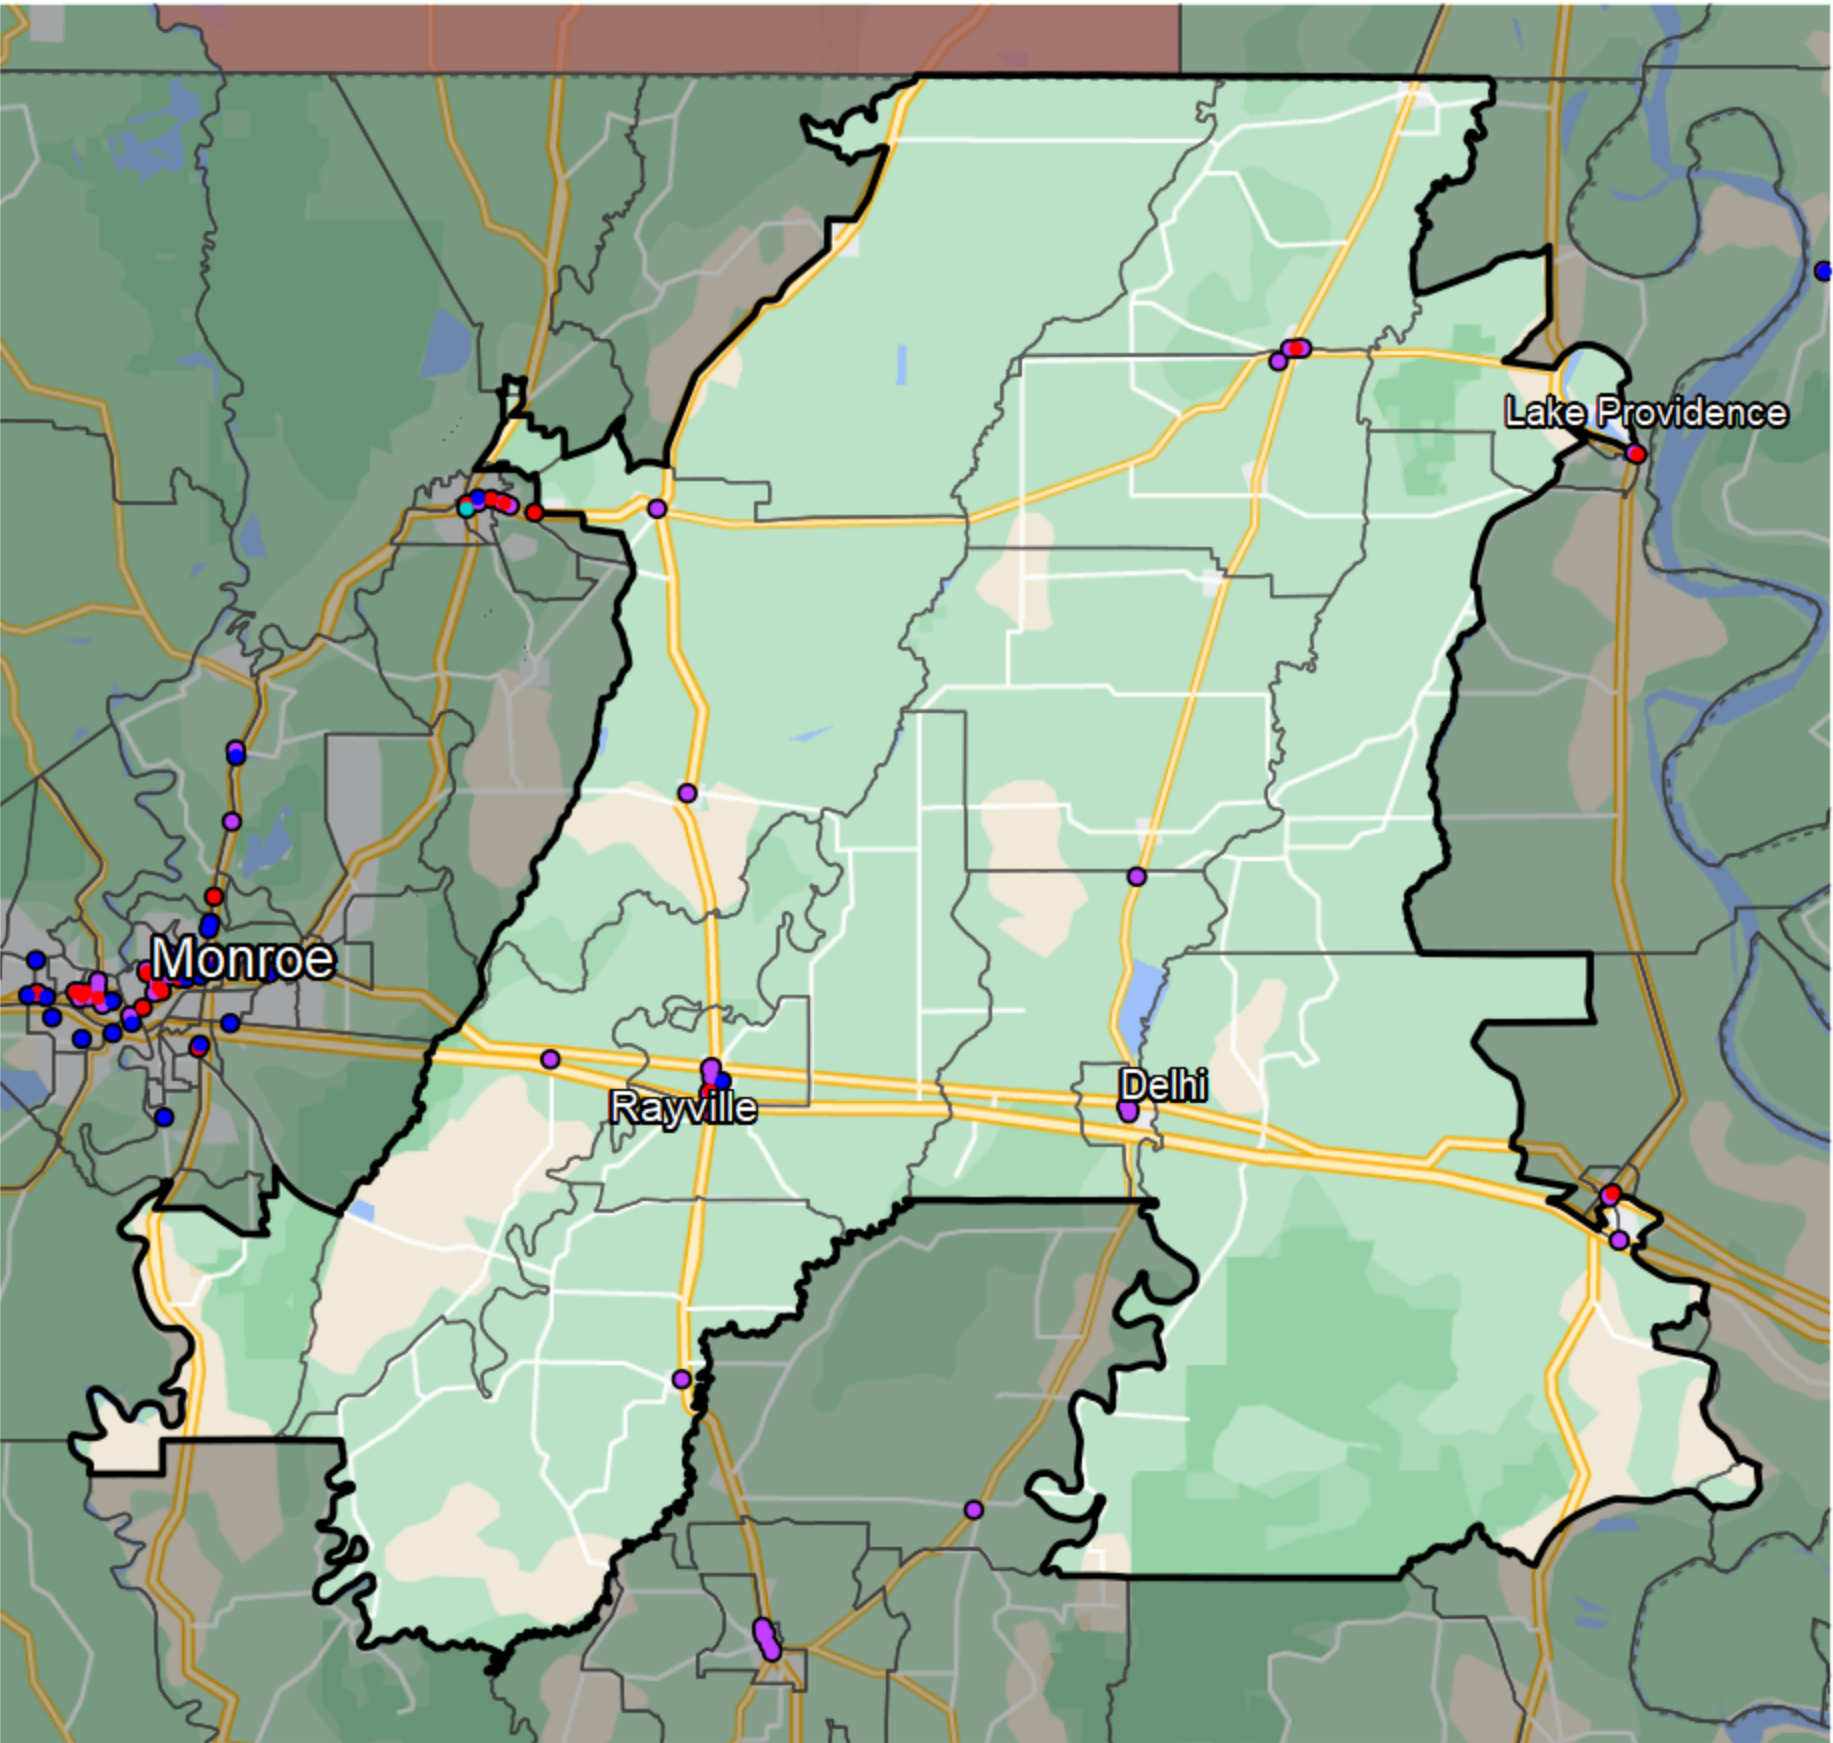

Louisiana - State House District 19

- Banking Desert**
- No Branches within 10 Miles of Population Center
- Financial Institutions**
- Bank: 20
 - Bank, Out-of-State: 2
 - Credit Union: 1
 - Credit Union, Out-of-State: 0

Sources: NCUA, FDIC, UW-Madison Population Lab, CDFI, US Census, Google Maps, CUNA