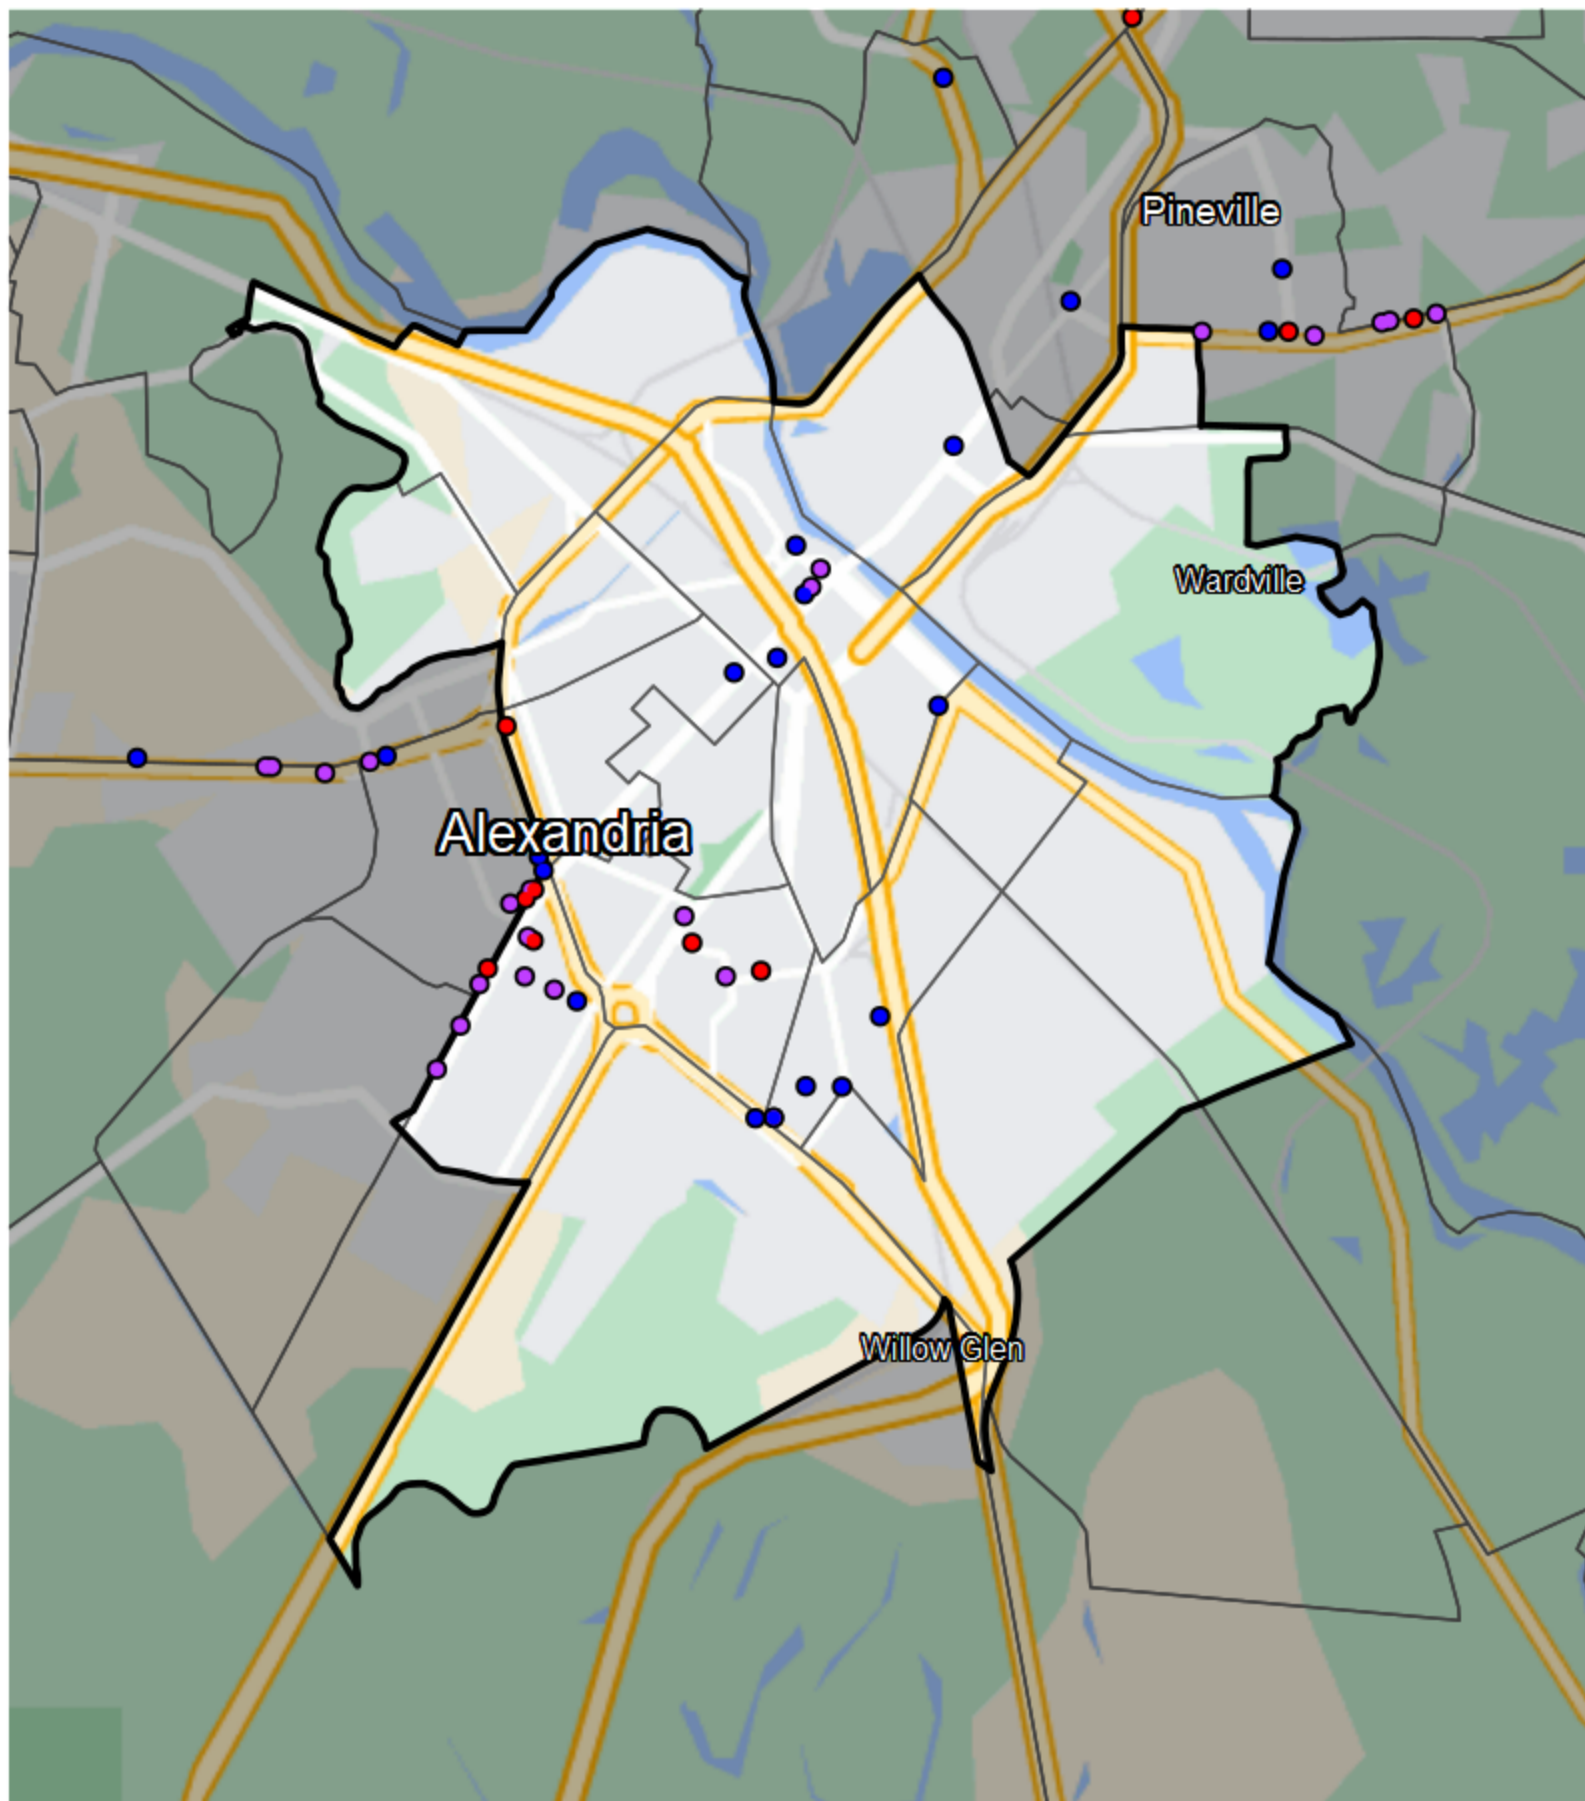

# Louisiana - State House District 26

## Banking Desert

No Branches within 10 Miles of Population Center