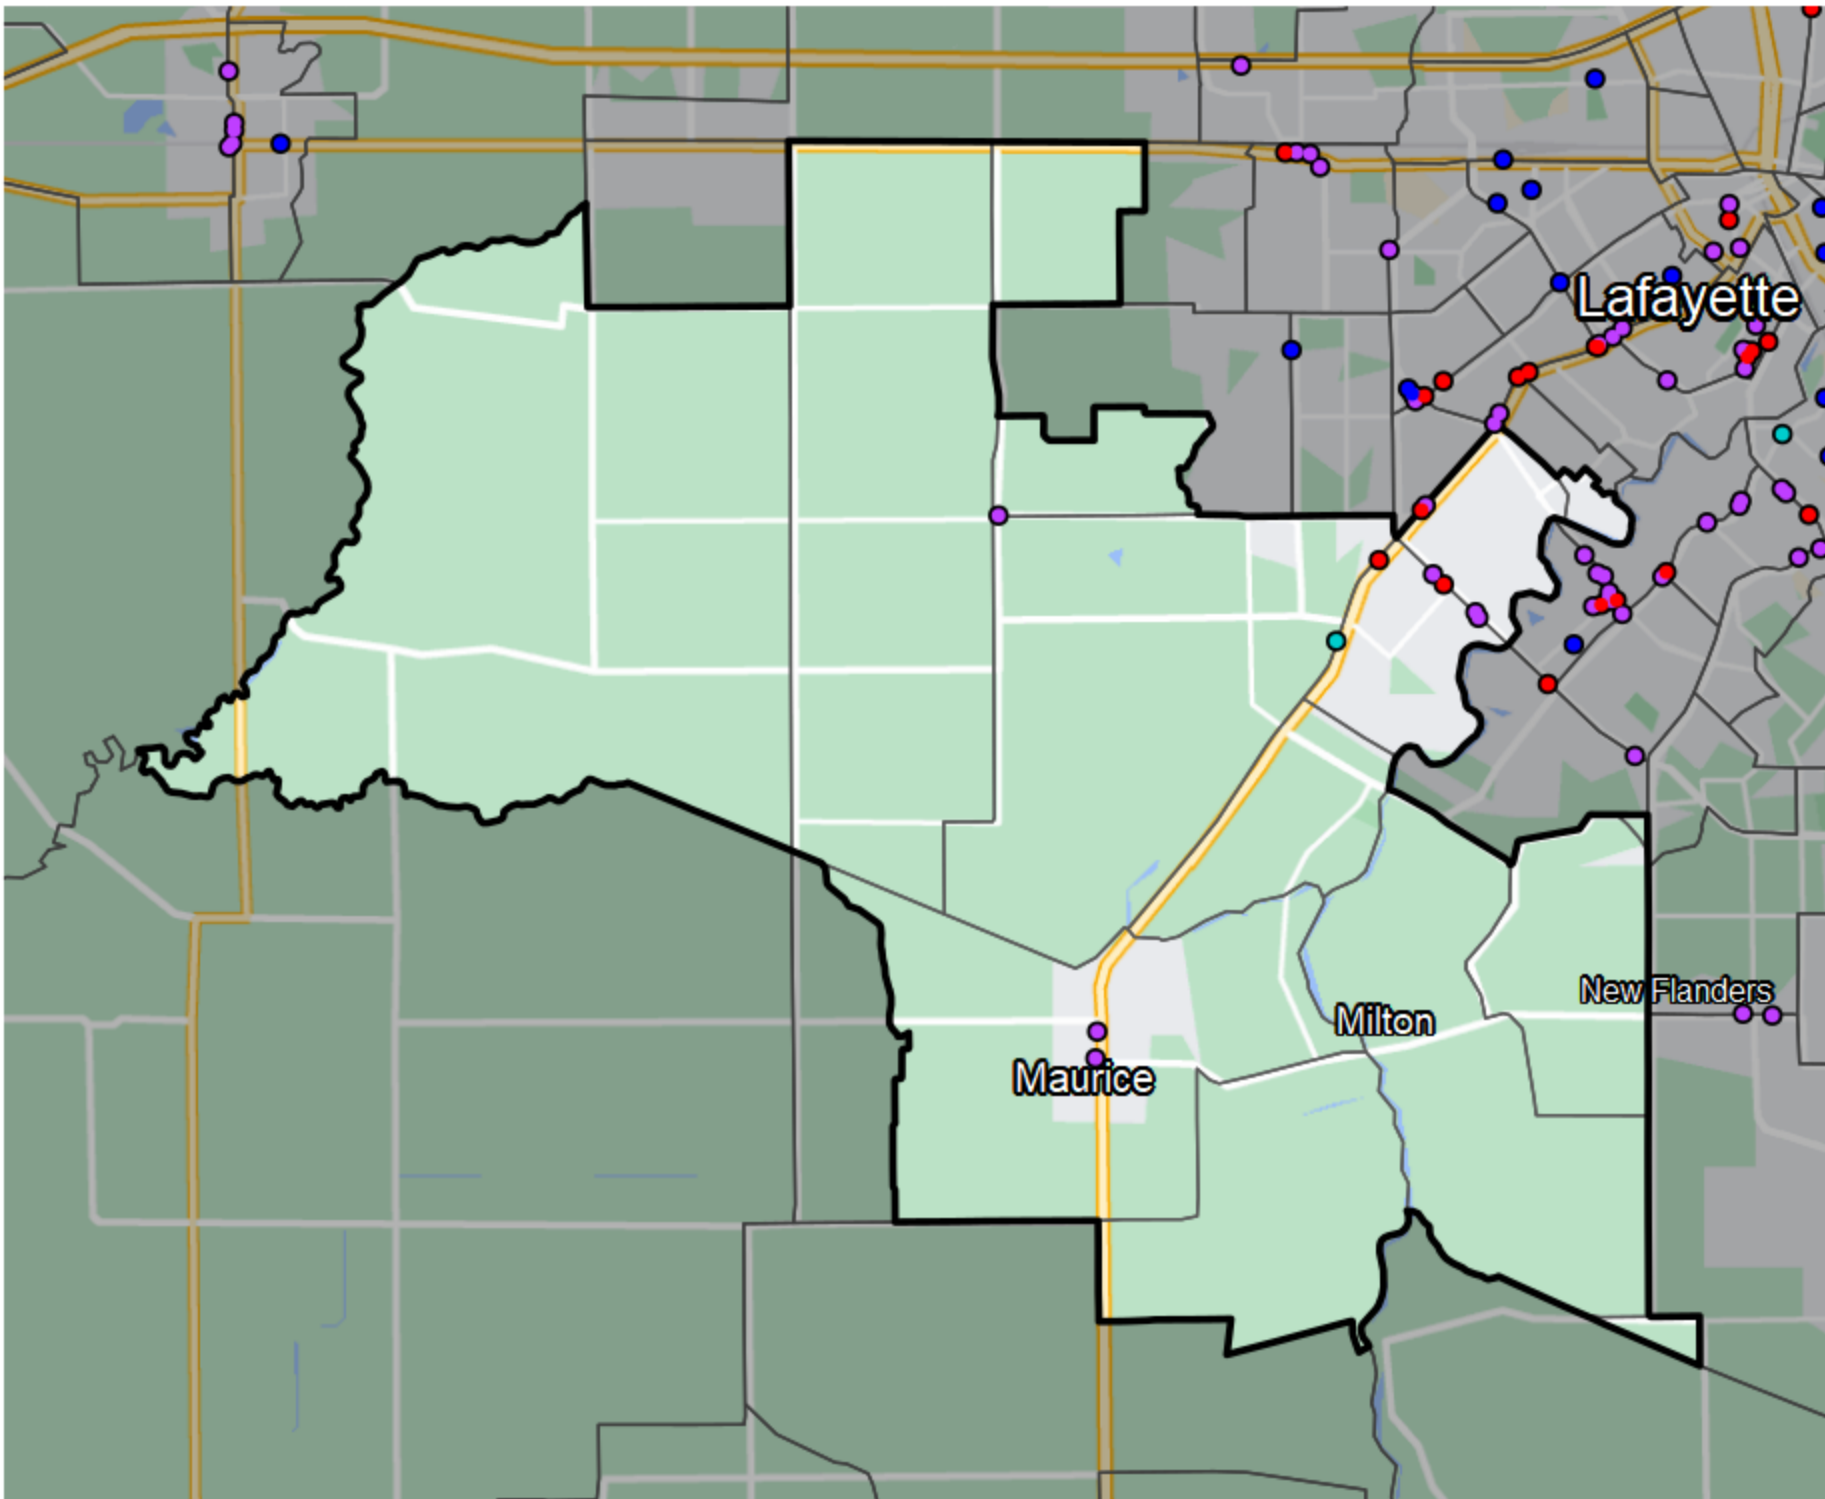

Louisiana - State House District 31

Banking Desert
No Branches within 10 Miles of Population Center

Financial Institutions
Bank: 7
Bank, Out-of-State: 3
Credit Union: 0
Credit Union, Out-of-State: 1

Sources: NCUA, FDIC, UW-Madison Population Lab, CDFI, US Census, Google Maps, CUNA