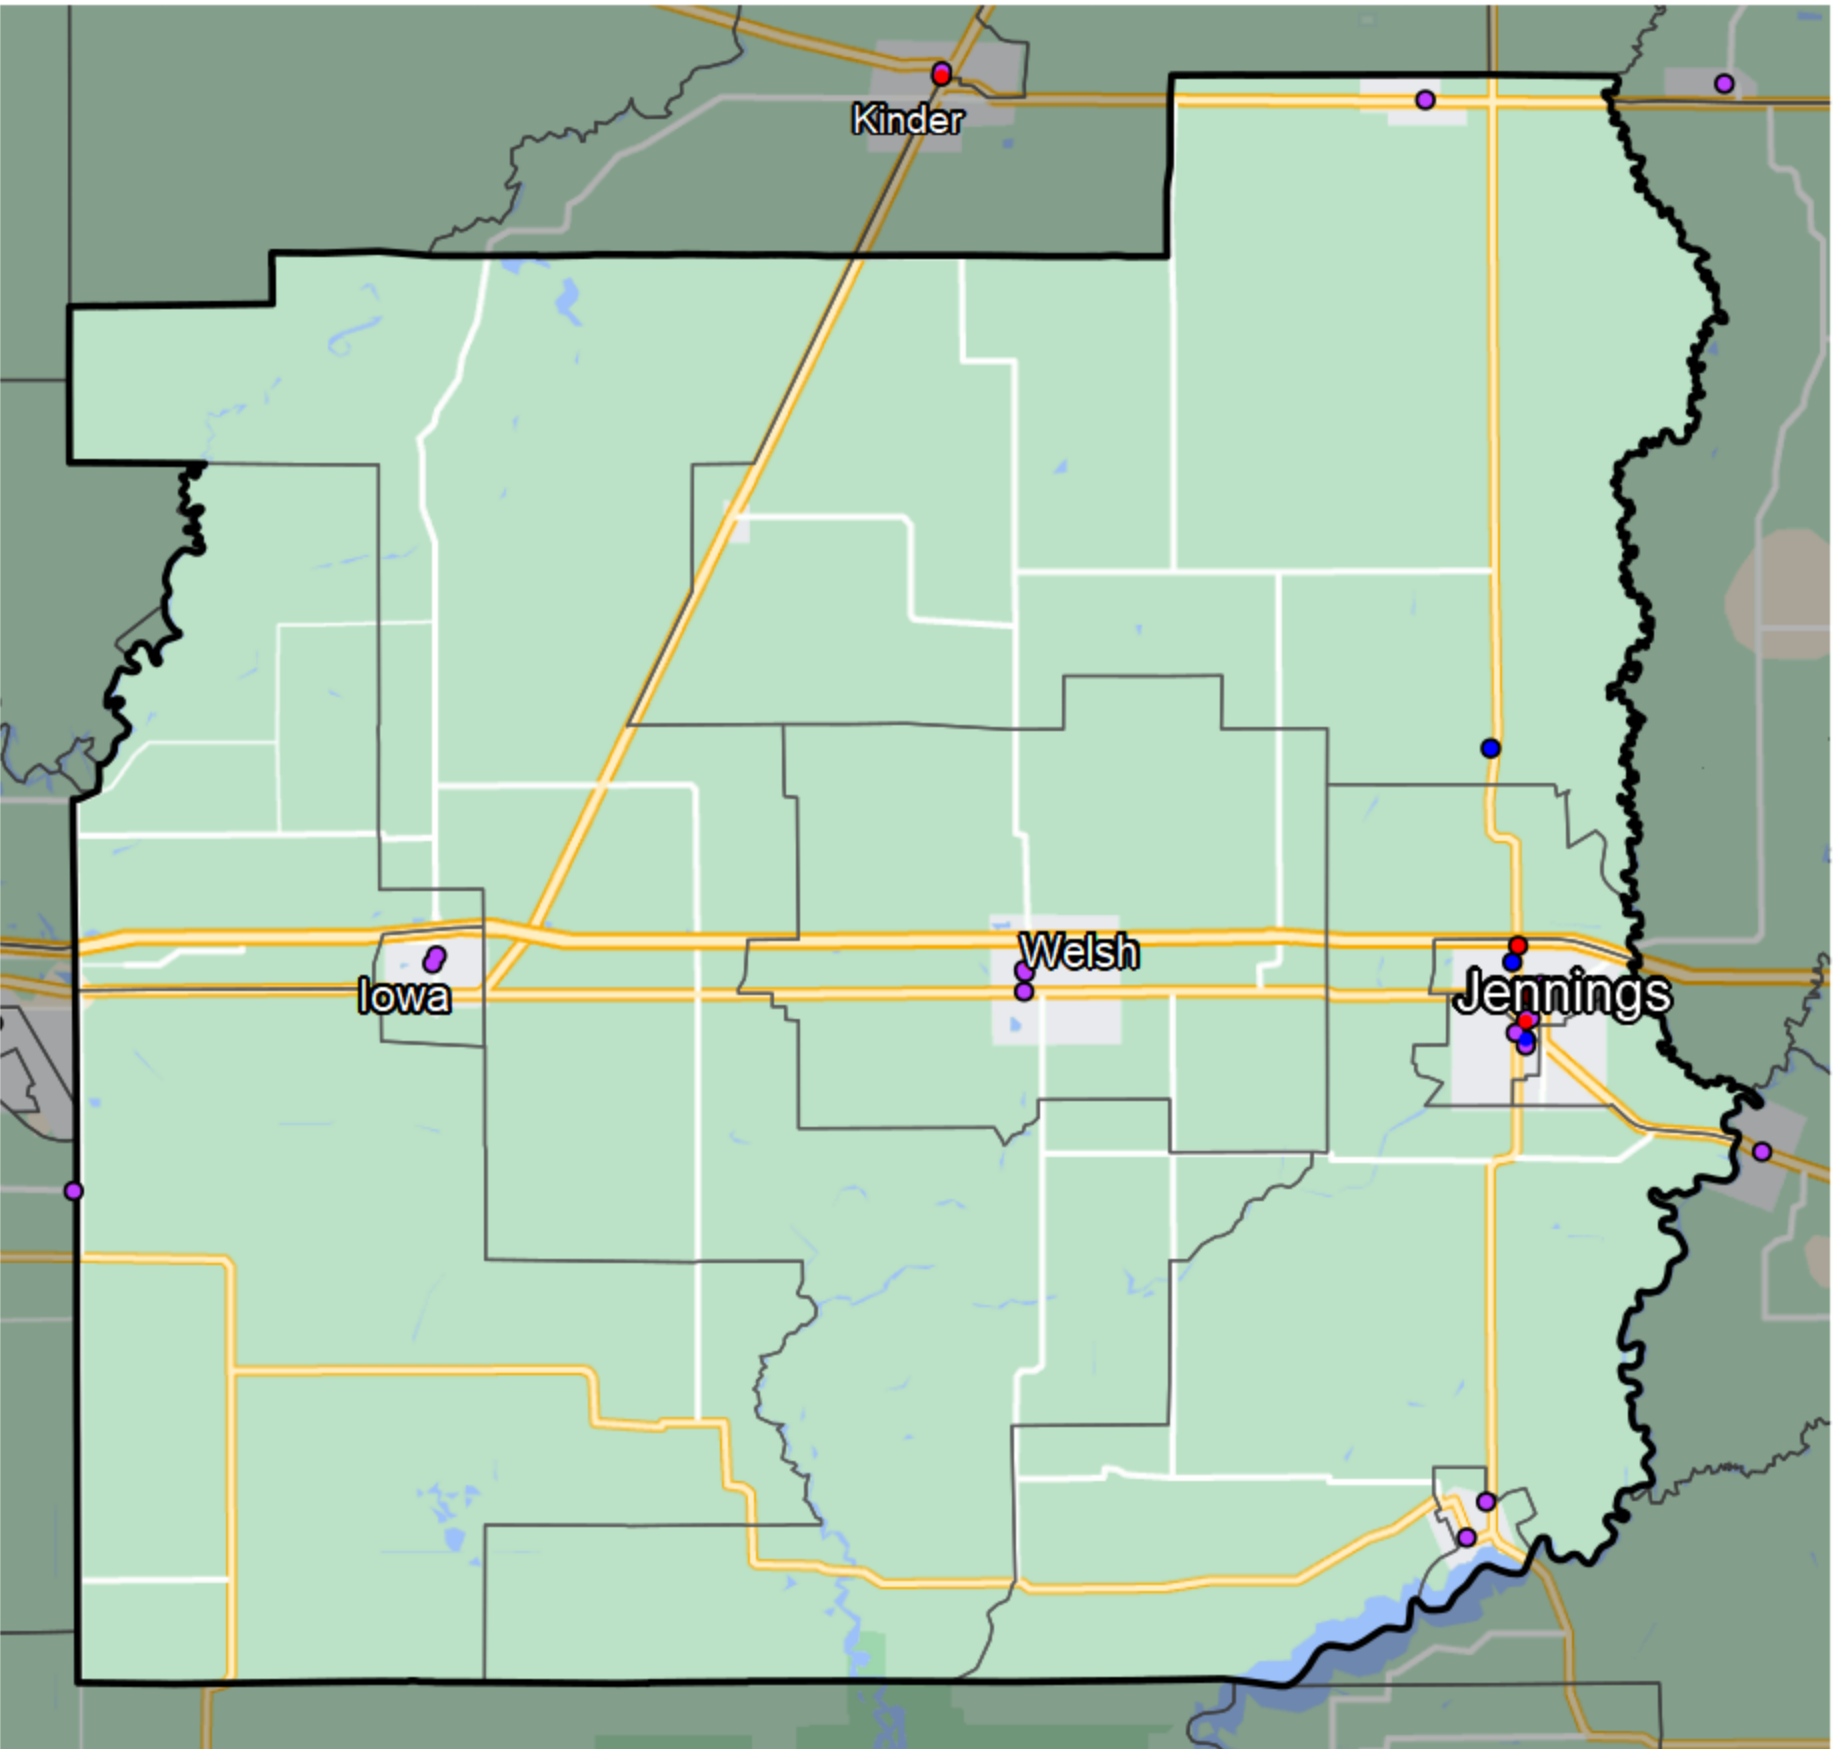

Louisiana - State House District 37

- Banking Desert**
- No Branches within 10 Miles of Population Center
- Financial Institutions**
- Bank: 15
 - Bank, Out-of-State: 3
 - Credit Union: 3
 - Credit Union, Out-of-State: 0

Sources: NCUA, FDIC, UW-Madison Population Lab, CDFI, US Census, Google Maps, CUNA