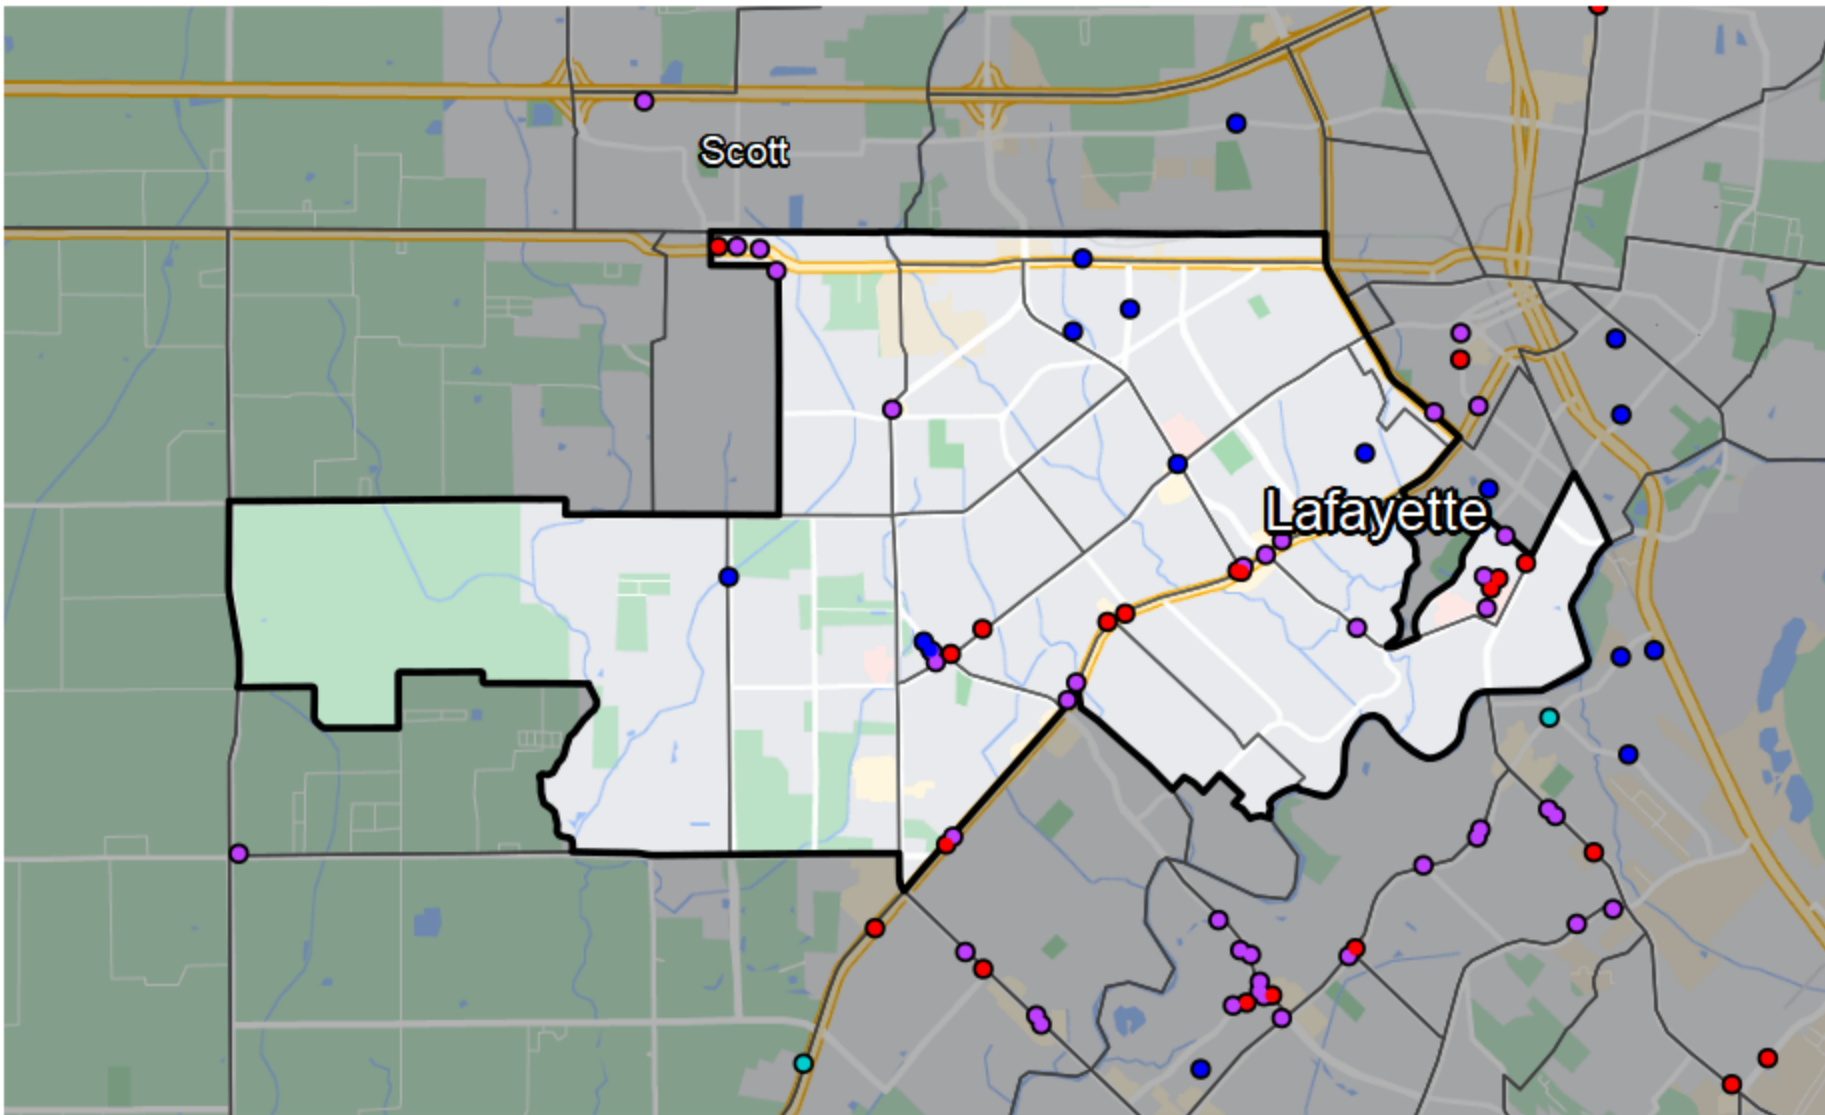

Louisiana - State House District 45

Banking Desert
No Branches within 10 Miles of Population Center

Financial Institutions

- Bank: 14
- Bank, Out-of-State: 10
- Credit Union: 8
- Credit Union, Out-of-State: 0

Sources: NCUA, FDIC, UW-Madison Population Lab, CDFI, US Census, Google Maps, CUNA