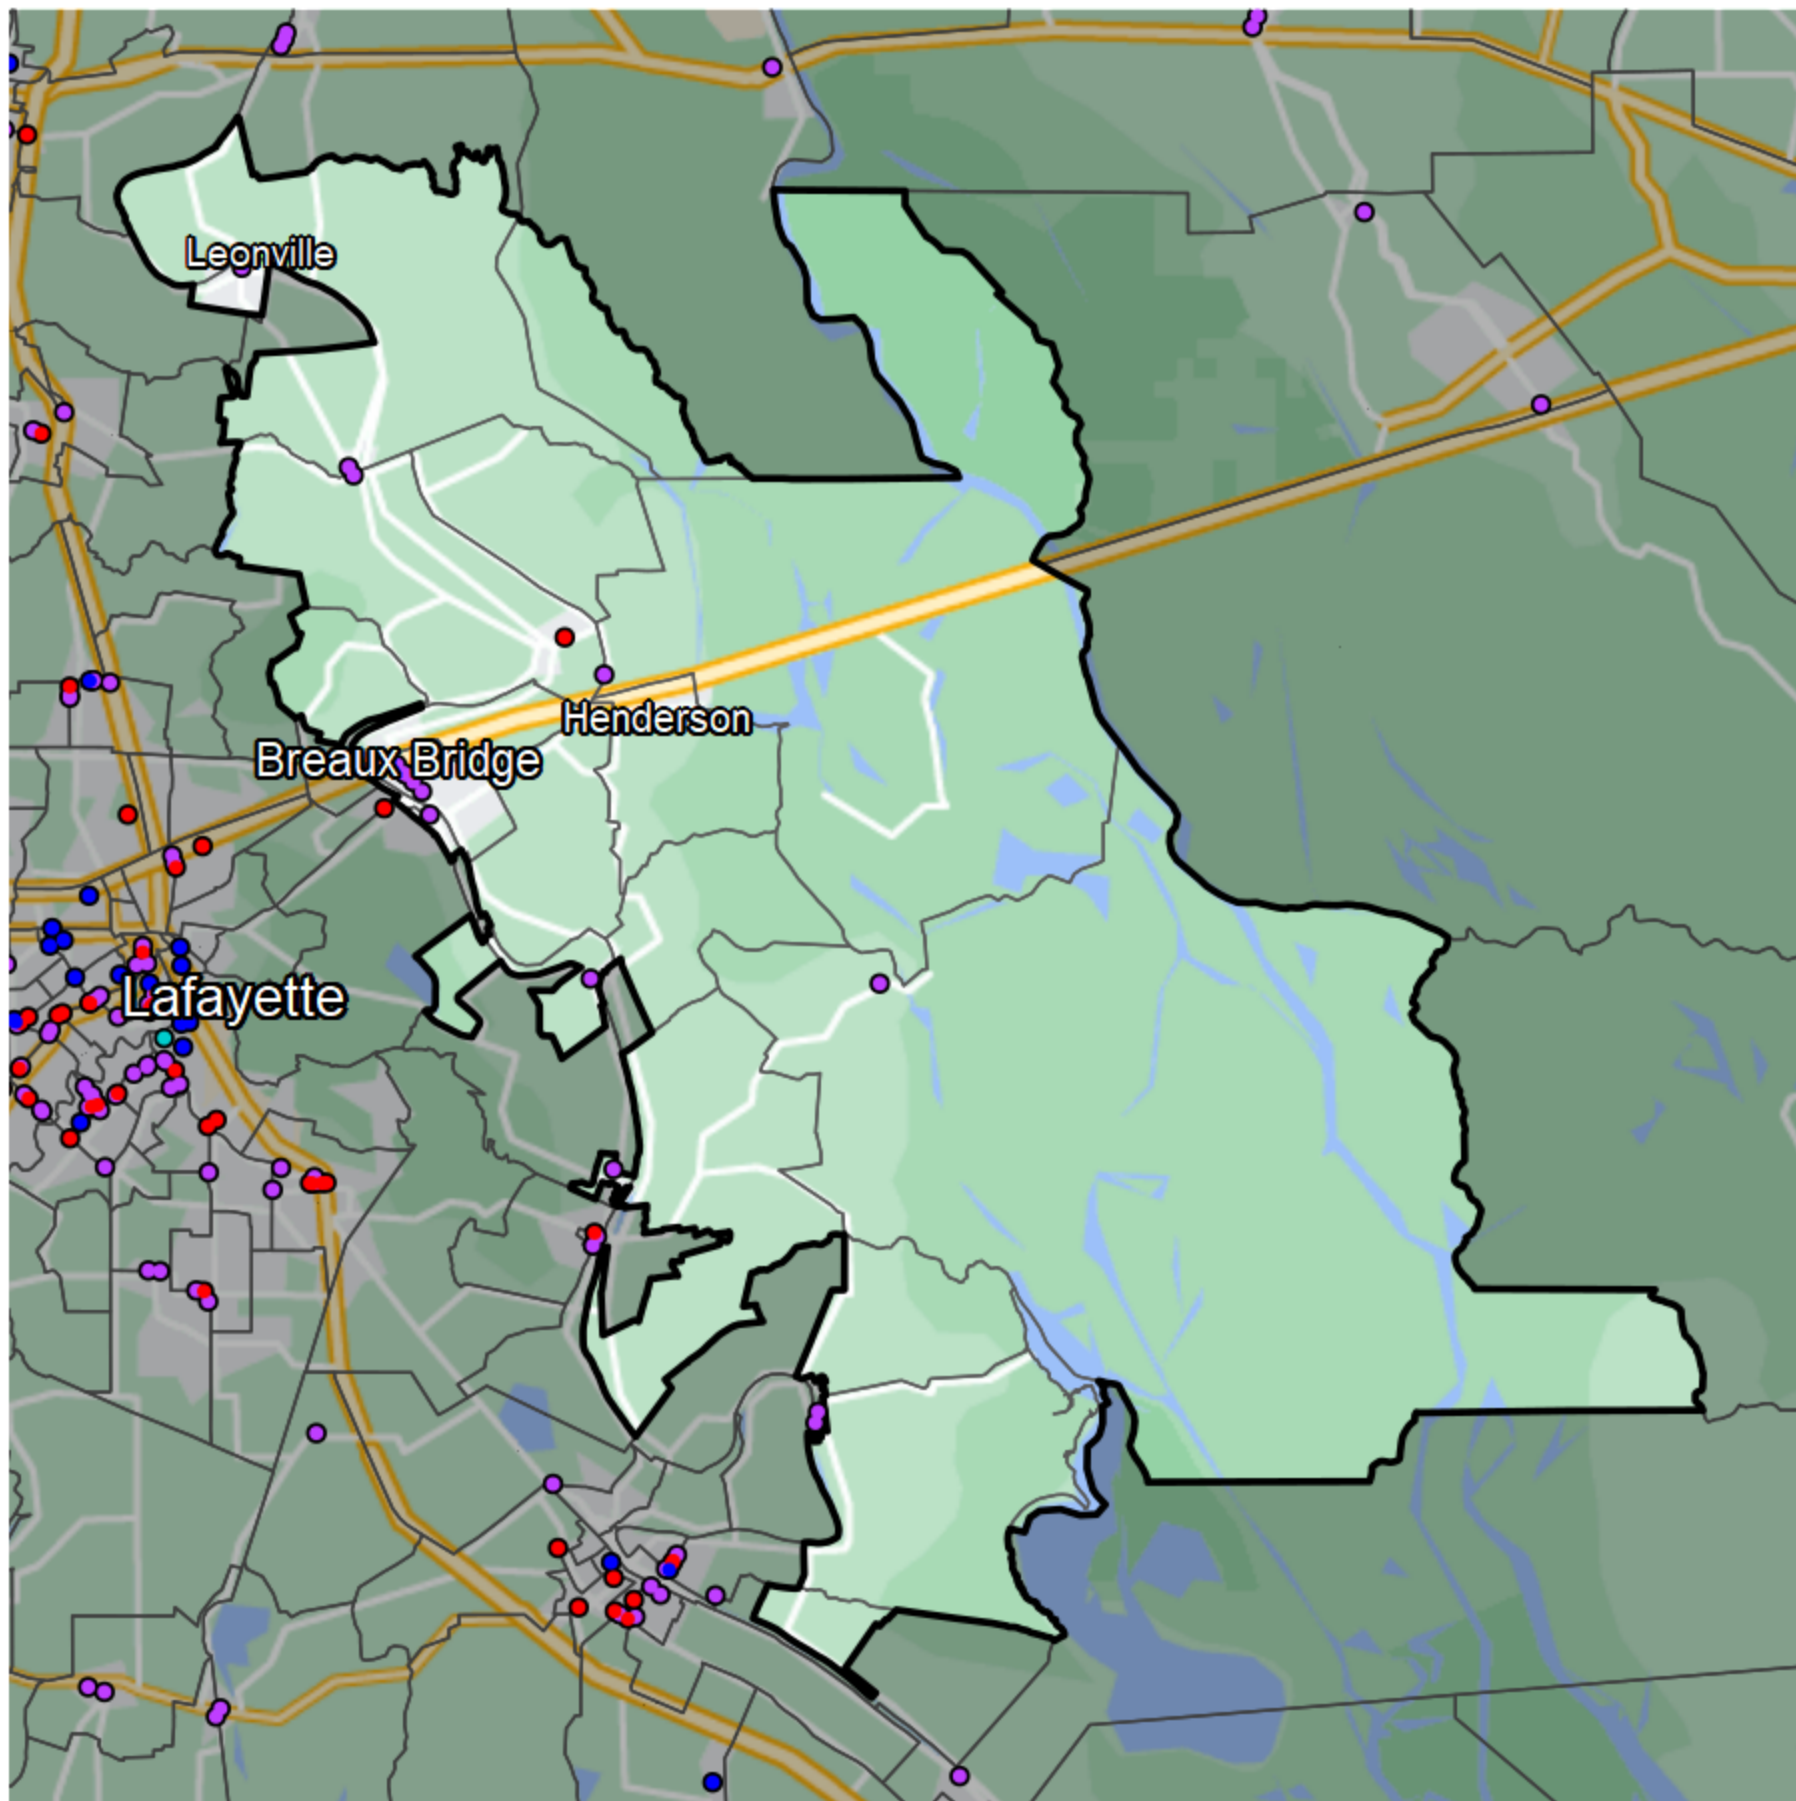

# Louisiana - State House District 46

## Financial Institutions

- Bank: 12
- Bank, Out-of-State: 1
- Credit Union: 0
- Credit Union, Out-of-State: 0

## Banking Desert

- No Branches within 10 Miles of Population Center