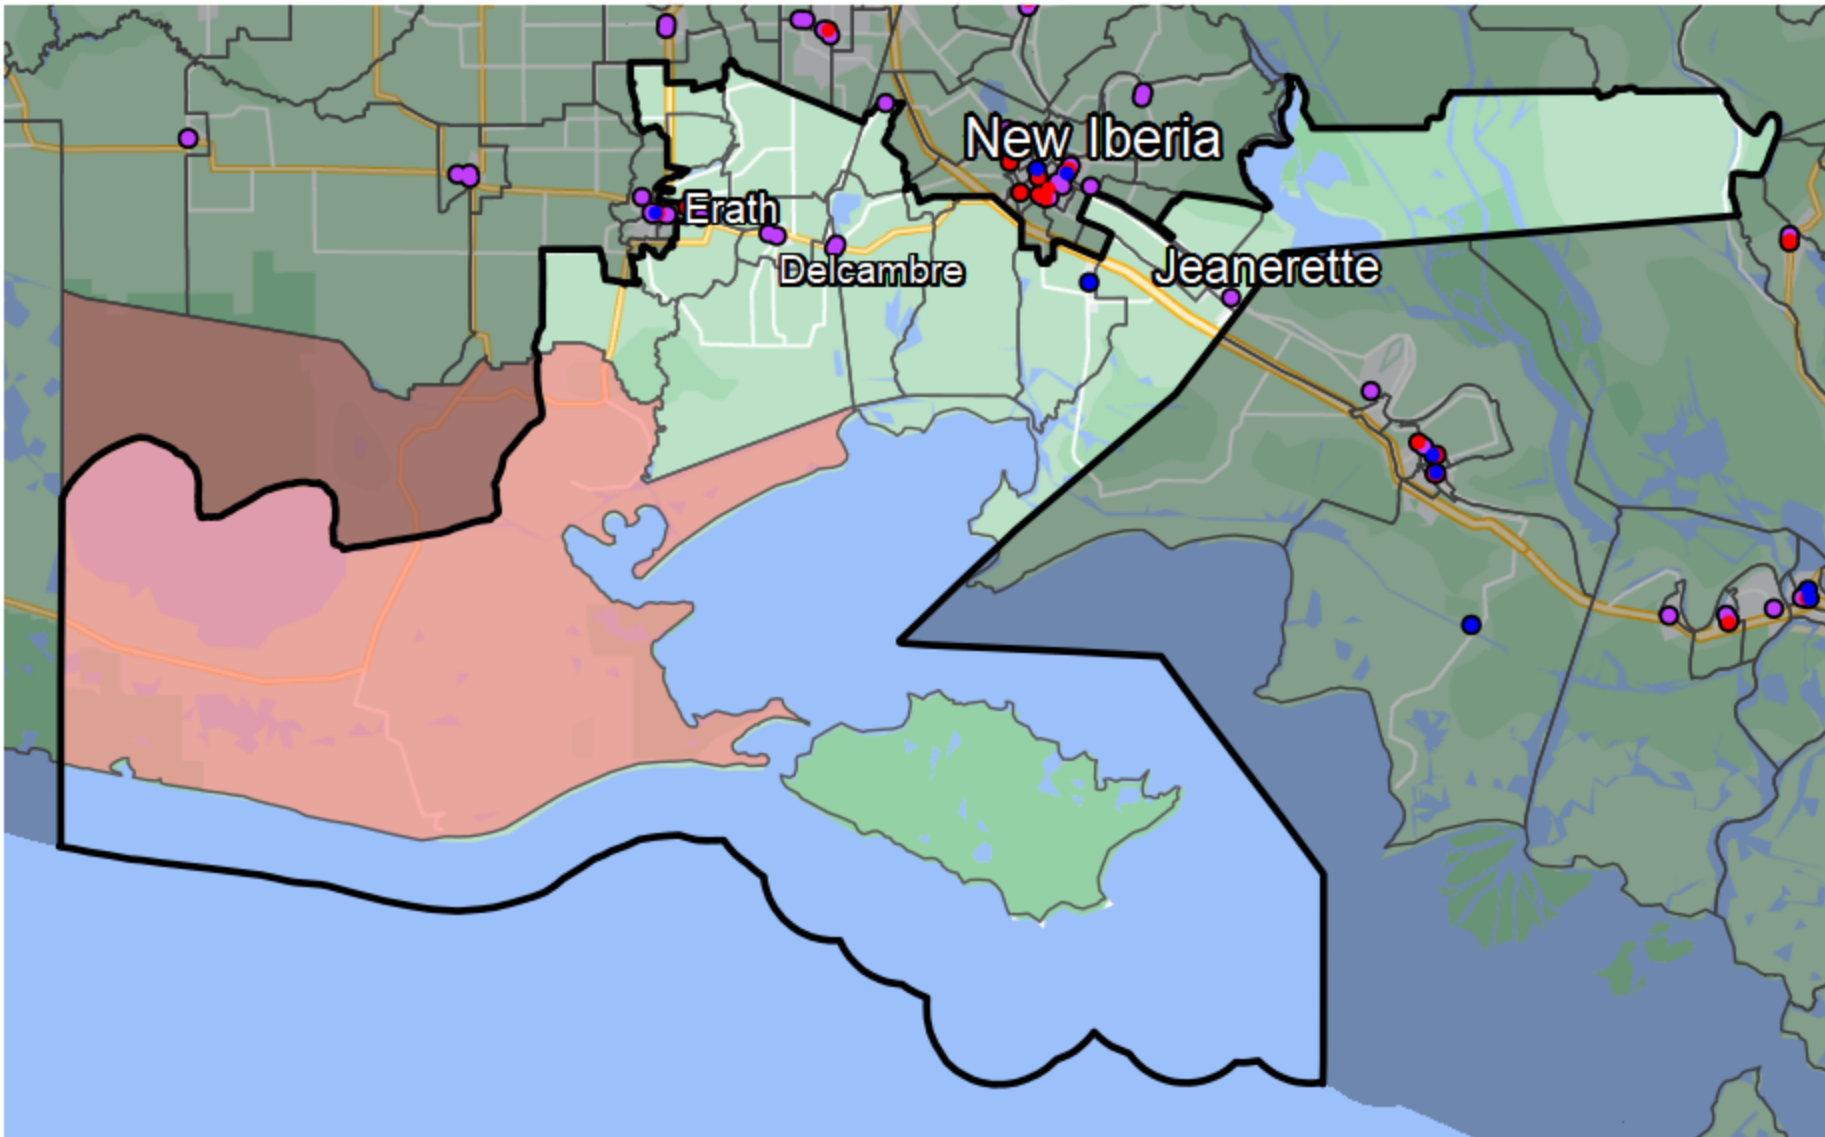

Louisiana - State House District 49

Banking Desert
No Branches within 10 Miles of Population Center

Financial Institutions

- Bank: 8
- Bank, Out-of-State: 1
- Credit Union: 1
- Credit Union, Out-of-State: 0

Sources: NCUA, FDIC, UW-Madison Population Lab, CDFI, US Census, Google Maps, CUNA