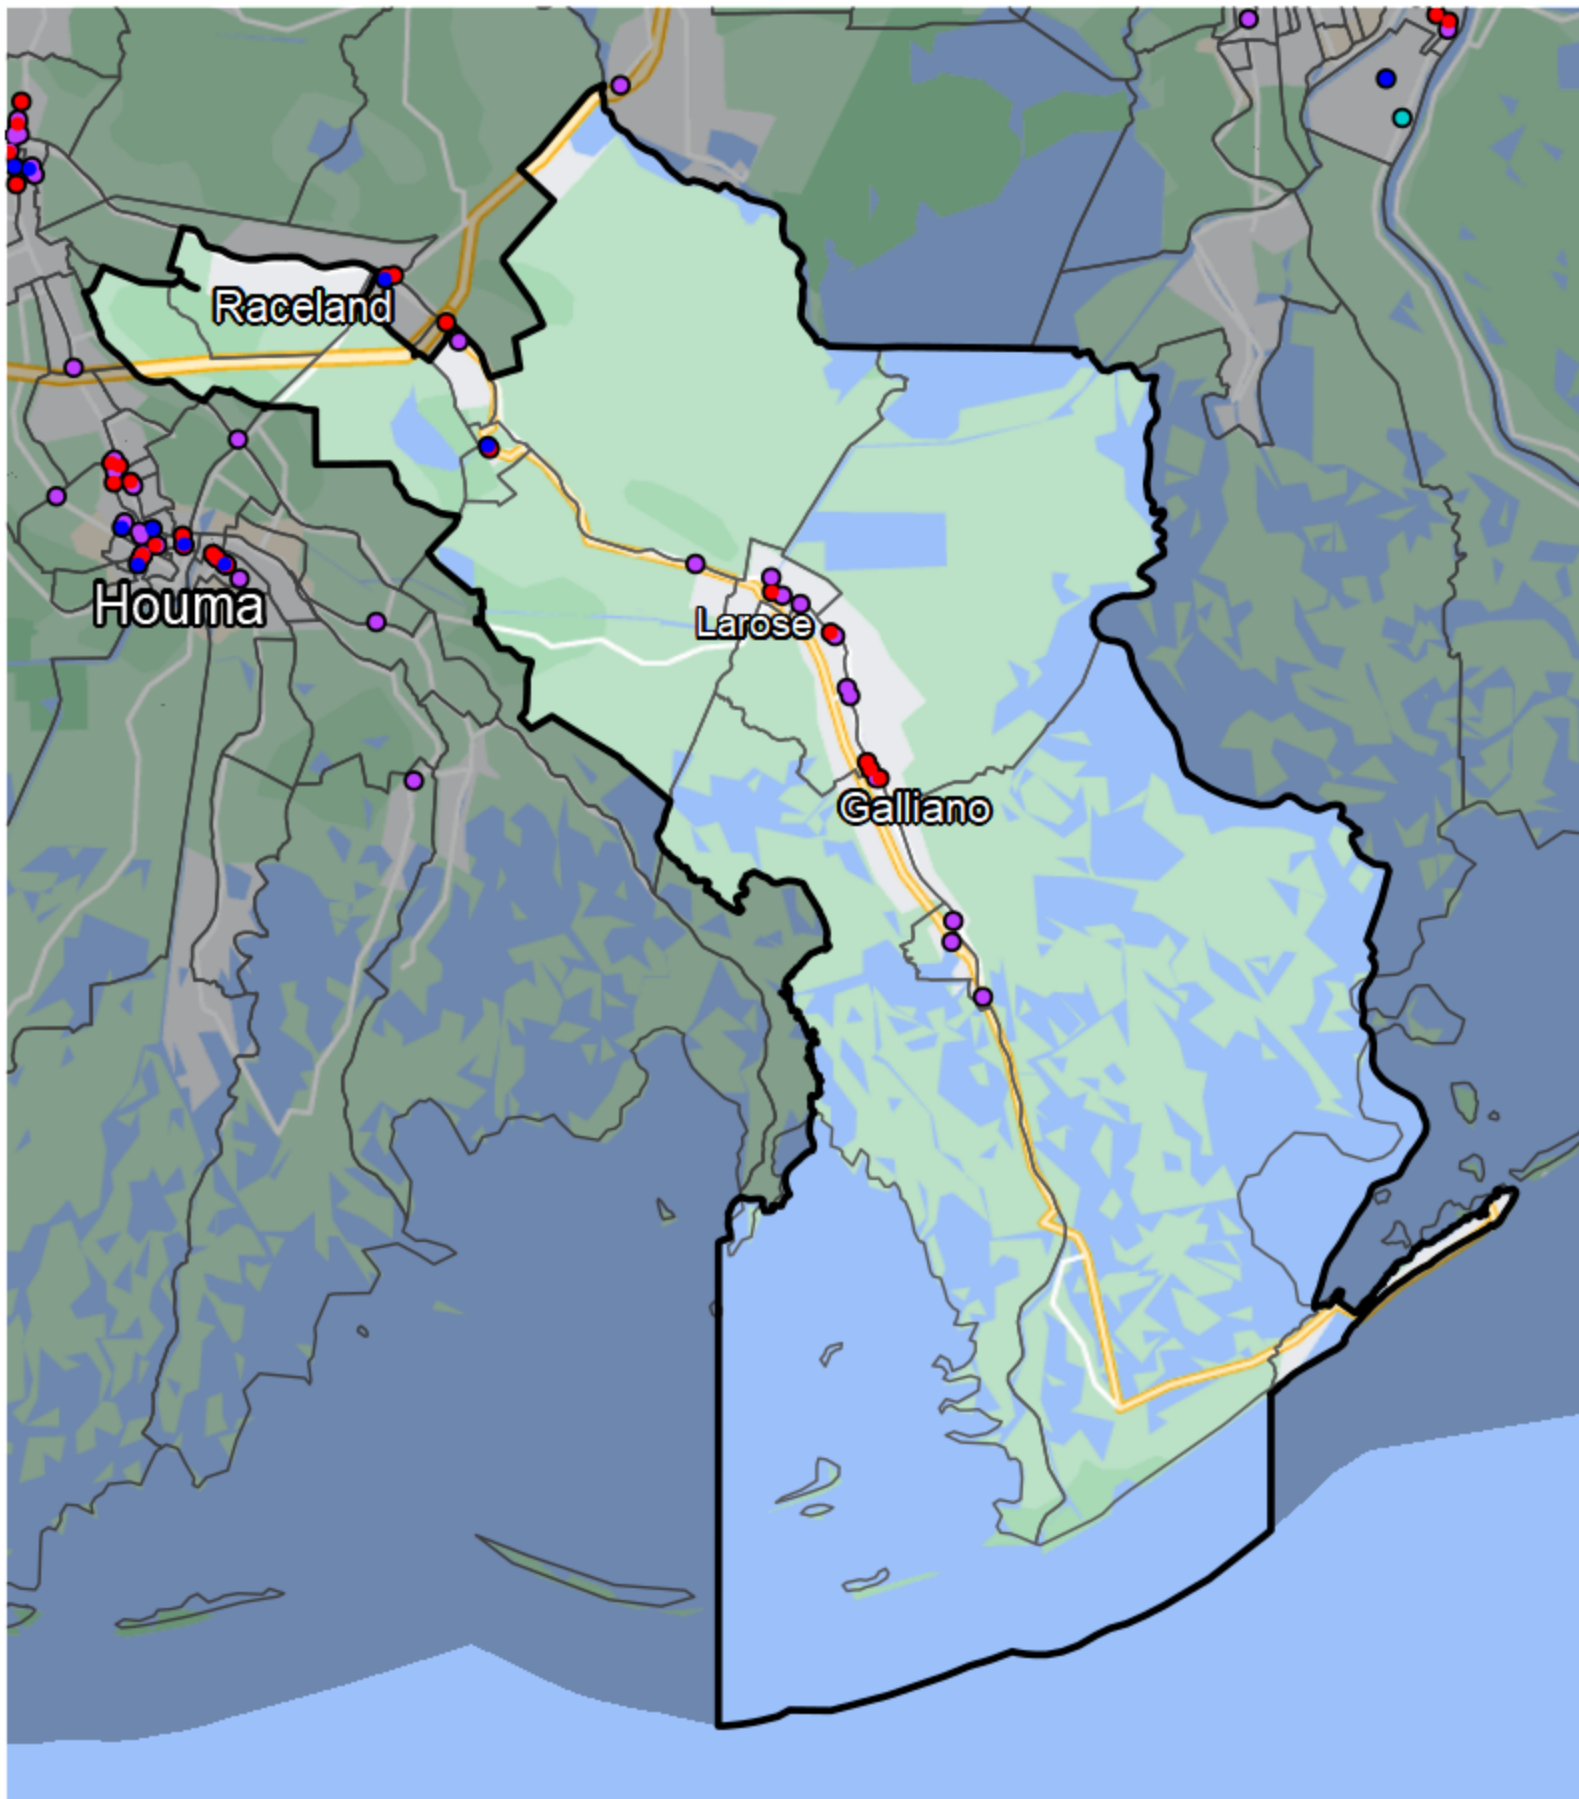

Louisiana - State House District 54

Banking Desert

No Branches within 10 Miles of Population Center

Financial Institutions

- Bank: 12
- Bank, Out-of-State: 6
- Credit Union: 1
- Credit Union, Out-of-State: 0