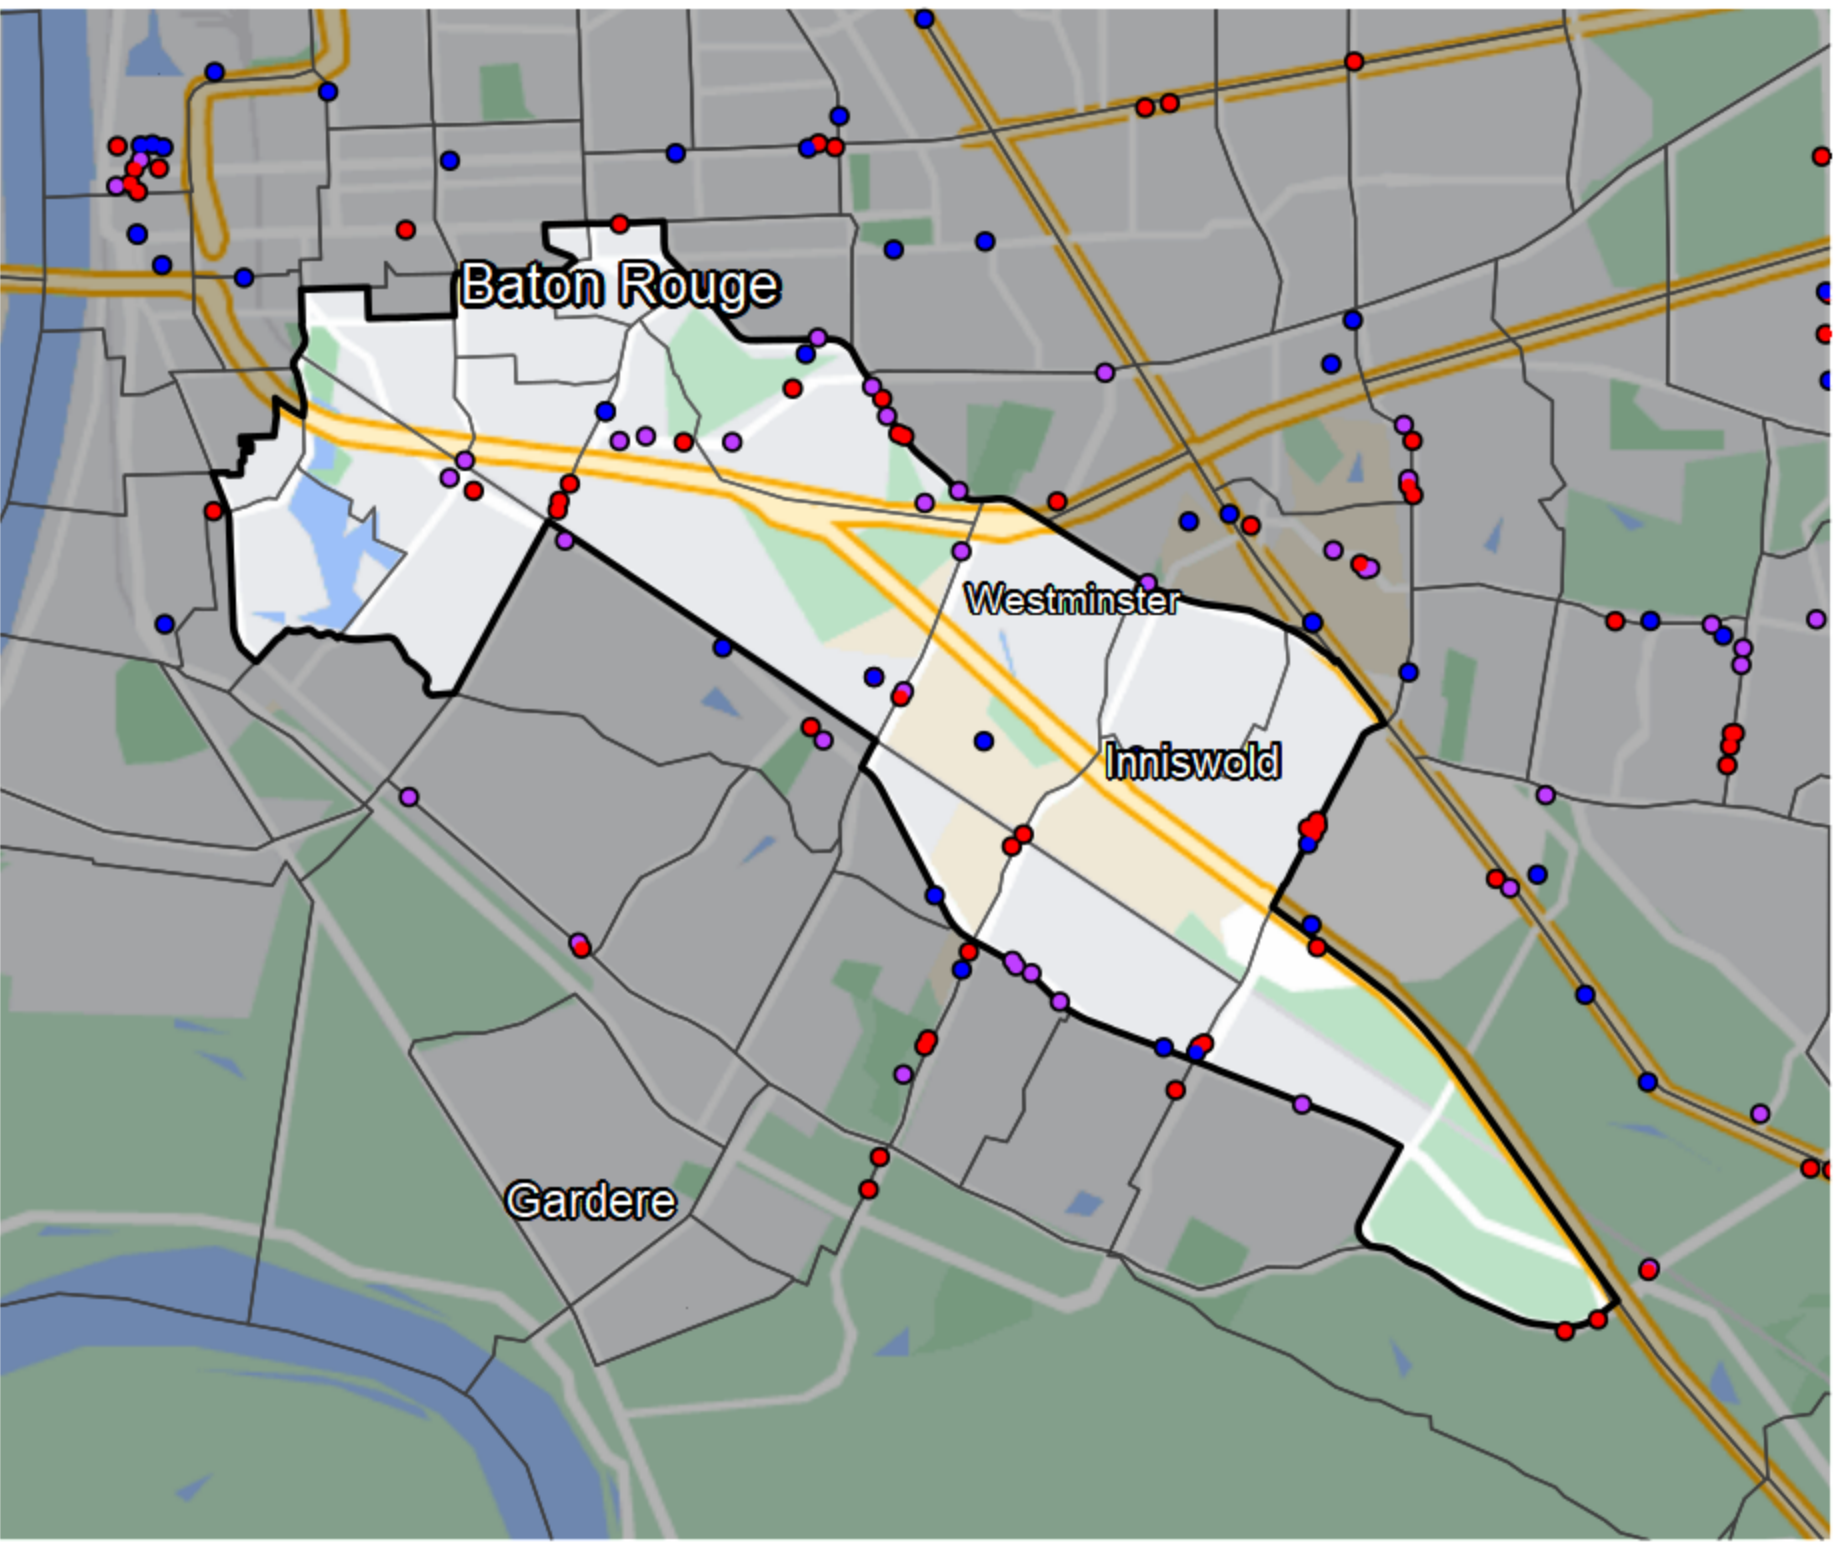

# Louisiana - State House District 68

- Banking Desert**
- No Branches within 10 Miles of Population Center
- Financial Institutions**
- Bank: 13
  - Bank, Out-of-State: 17
  - Credit Union: 8
  - Credit Union, Out-of-State: 0

Sources: NCUA, FDIC, UW-Madison Population Lab, CDFI, US Census, Google Maps, CUNA