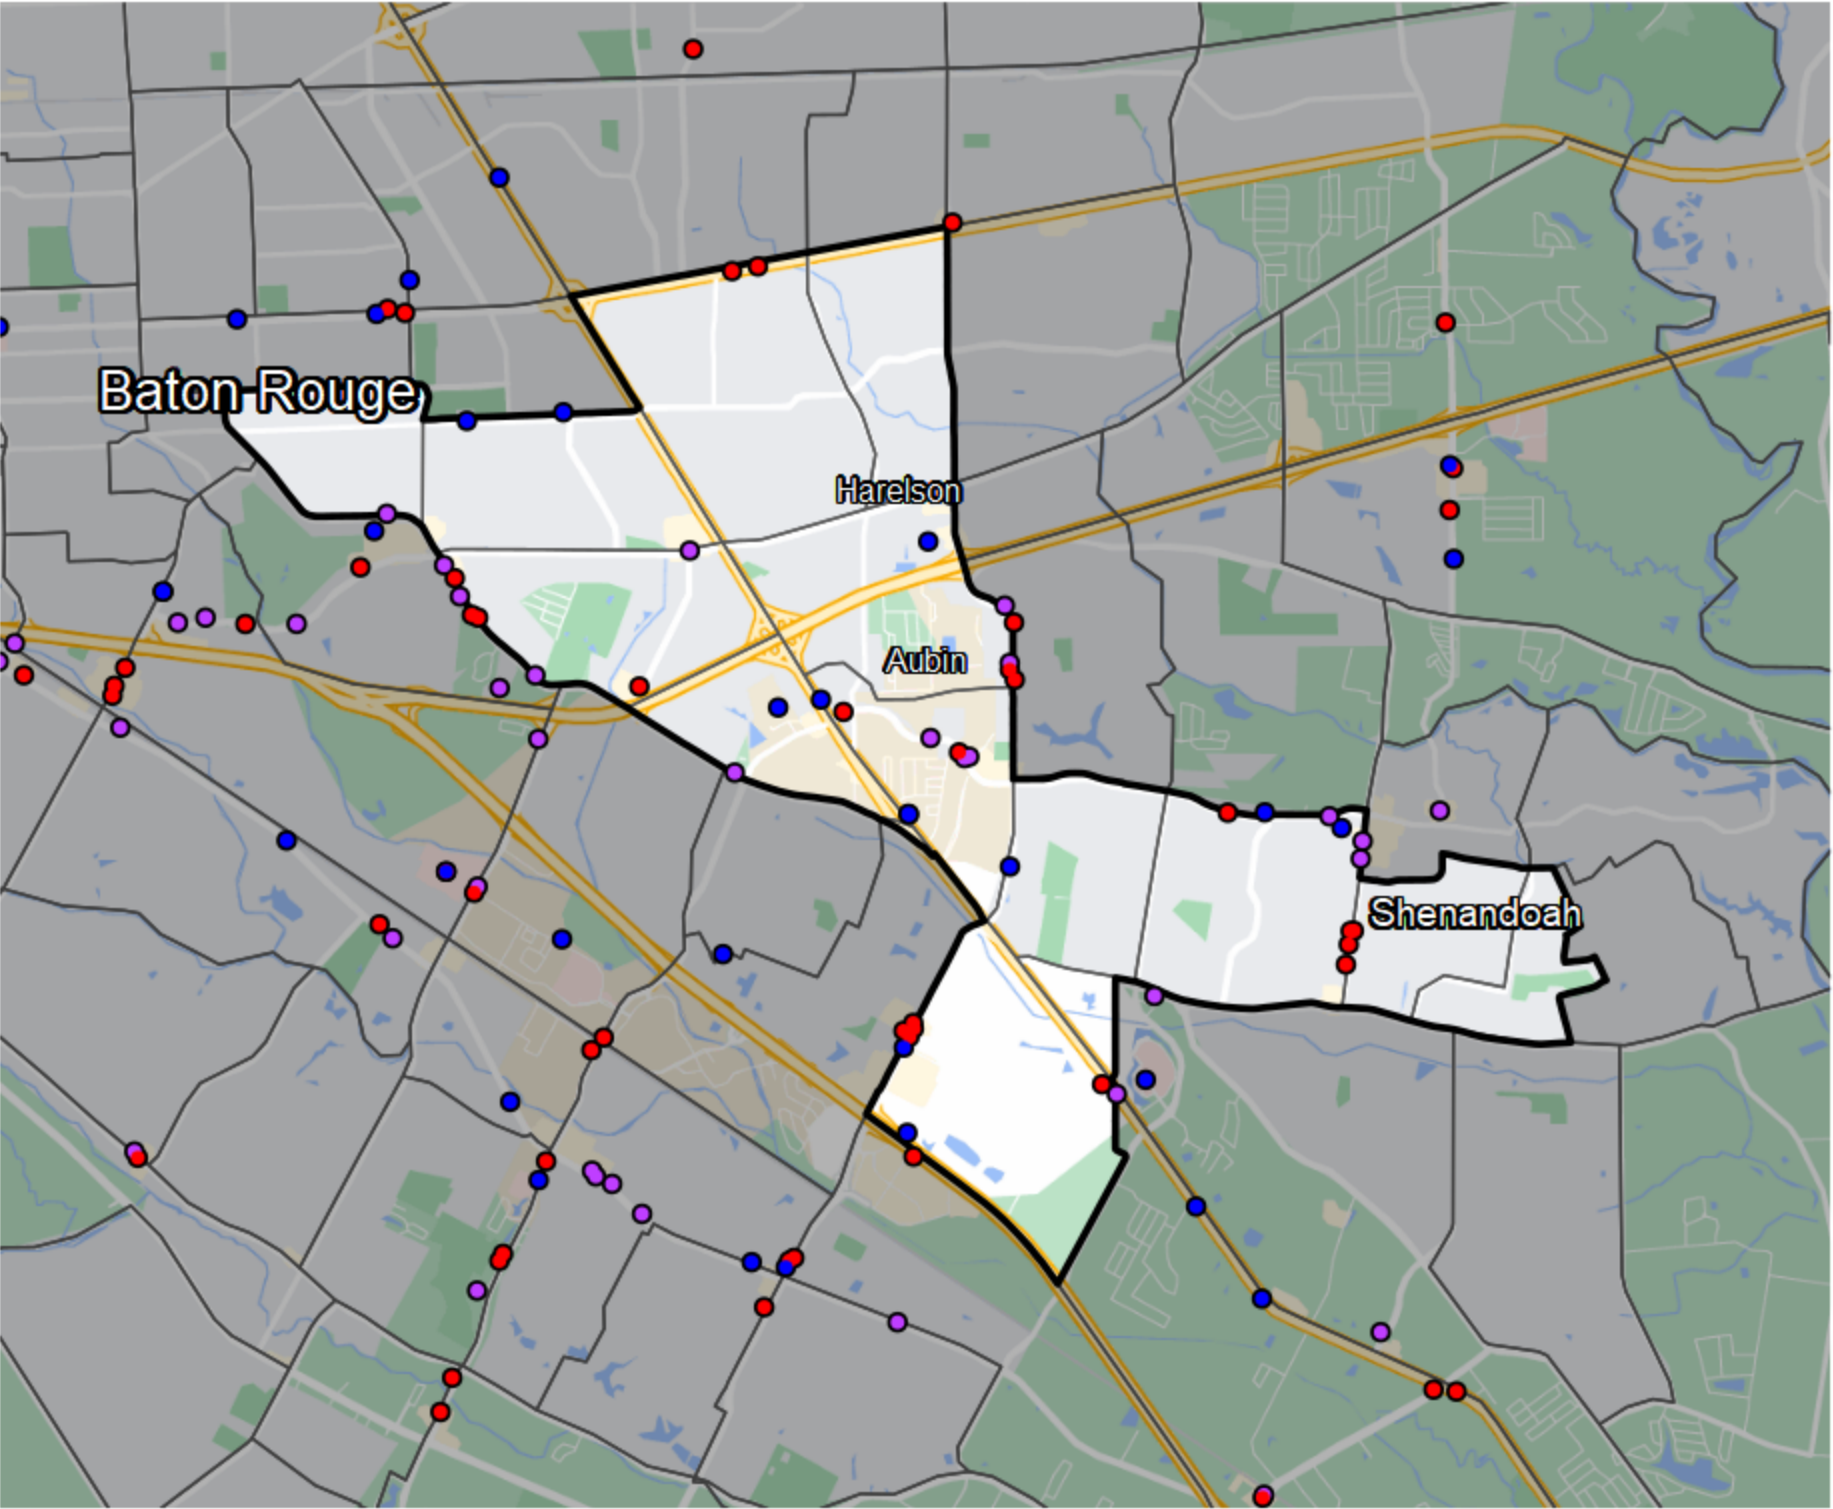

Louisiana - State House District 69

- Banking Desert**
- No Branches within 10 Miles of Population Center
- Financial Institutions**
- Bank: 12
 - Bank, Out-of-State: 16
 - Credit Union: 11
 - Credit Union, Out-of-State: 0

Sources: NCUA, FDIC, UW-Madison Population Lab, CDFI, US Census, Google Maps, CUNA