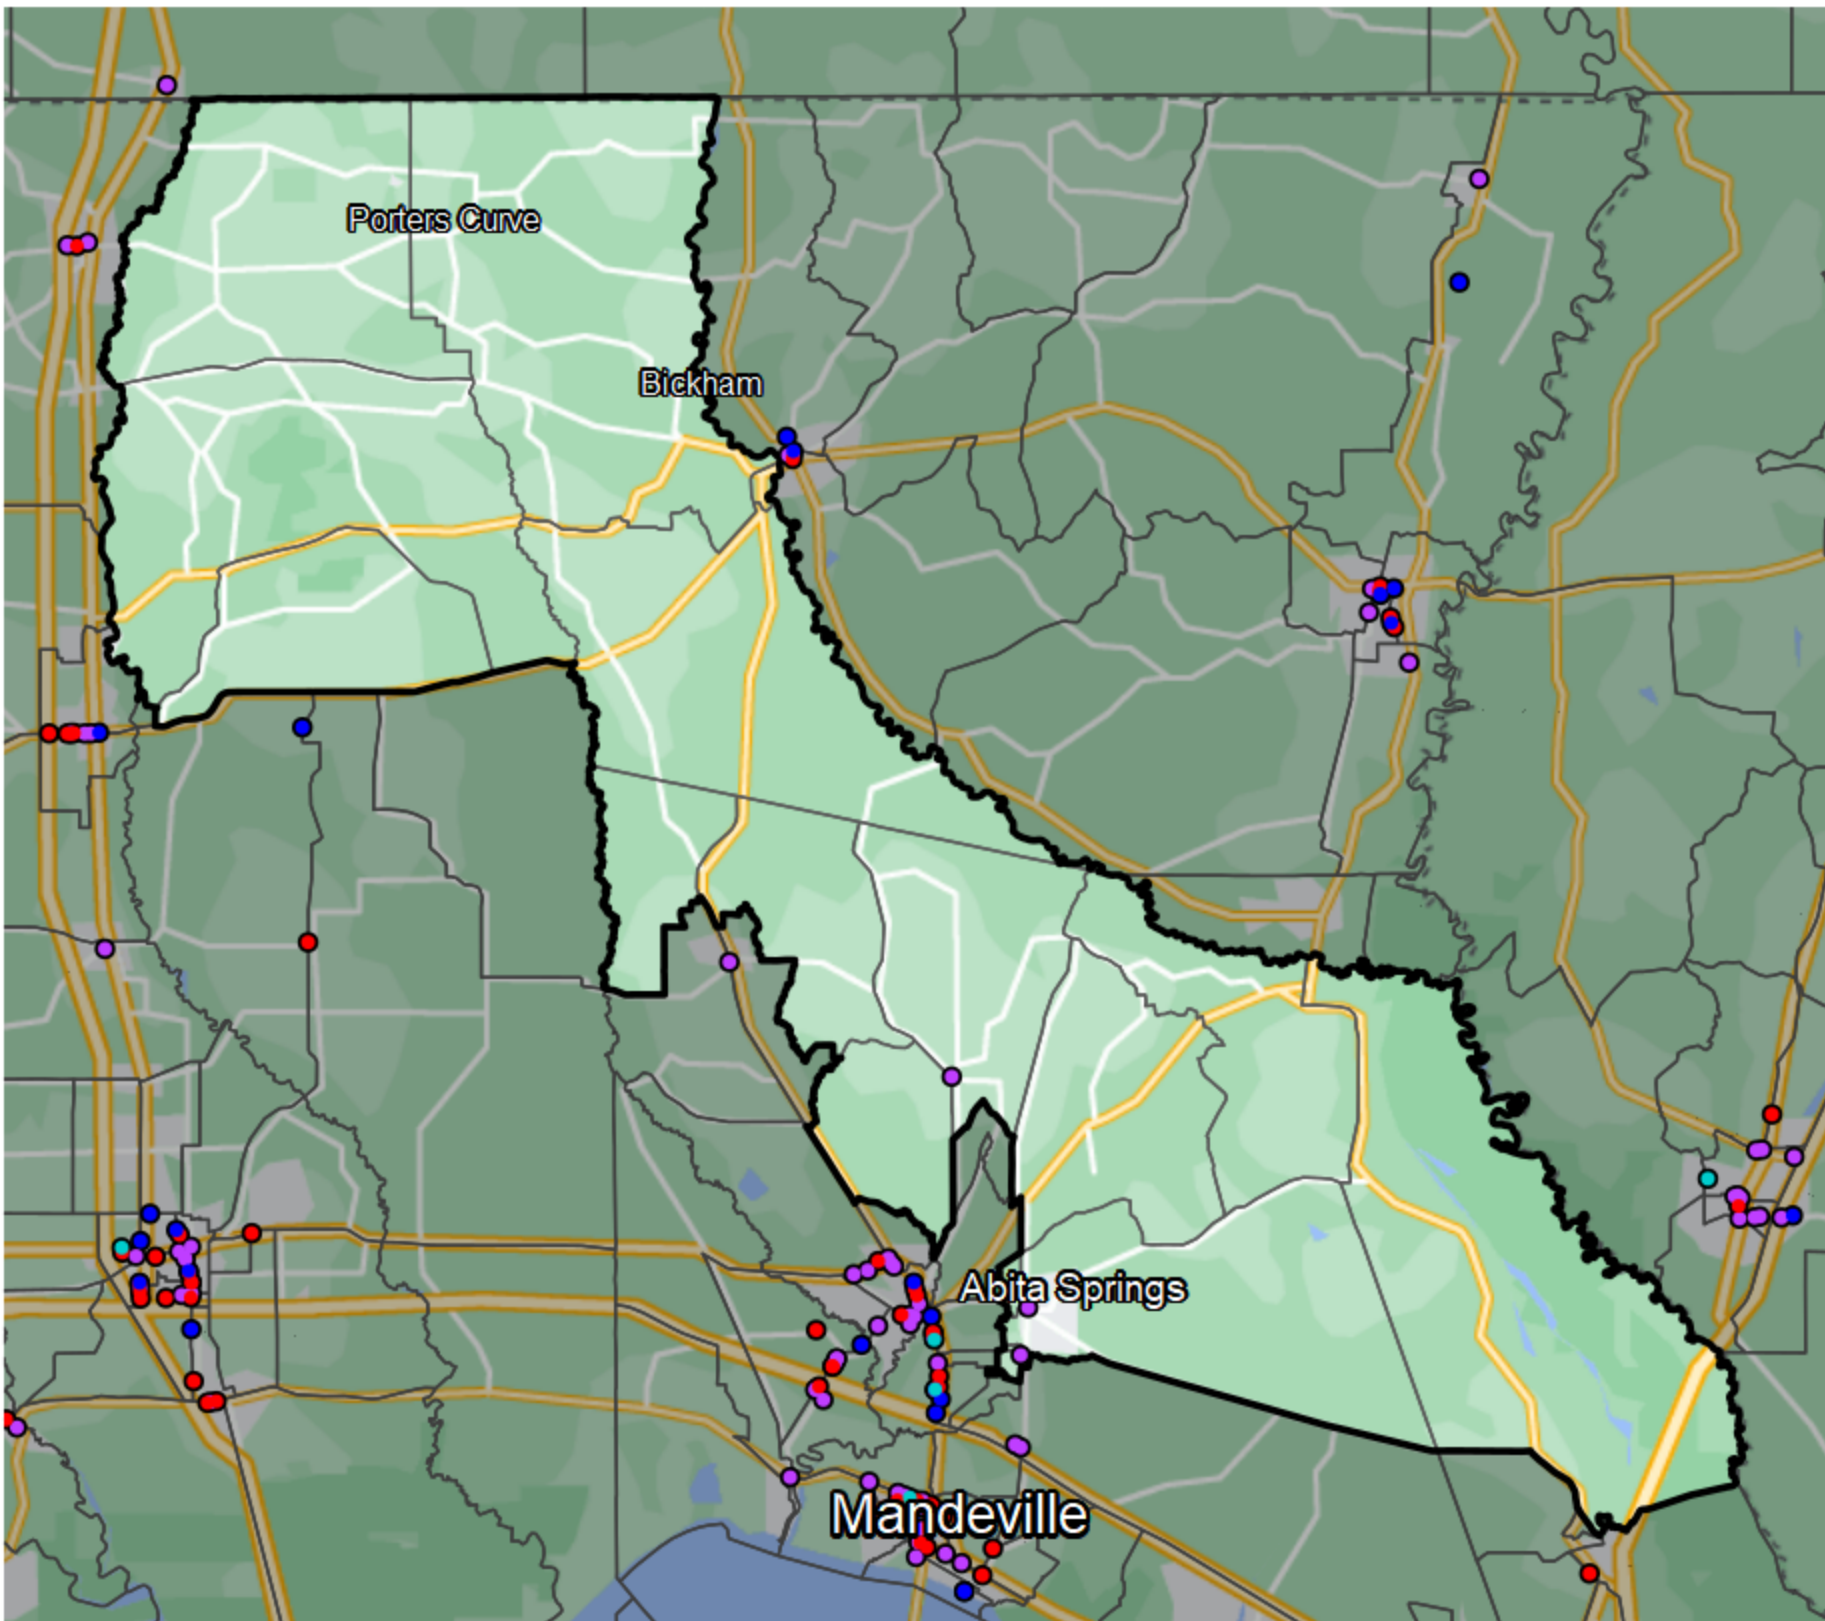

Louisiana - State House District 74

Banking Desert

No Branches within 10 Miles of Population Center

Financial Institutions

- Bank: 3
- Bank, Out-of-State: 0
- Credit Union: 0
- Credit Union, Out-of-State: 0