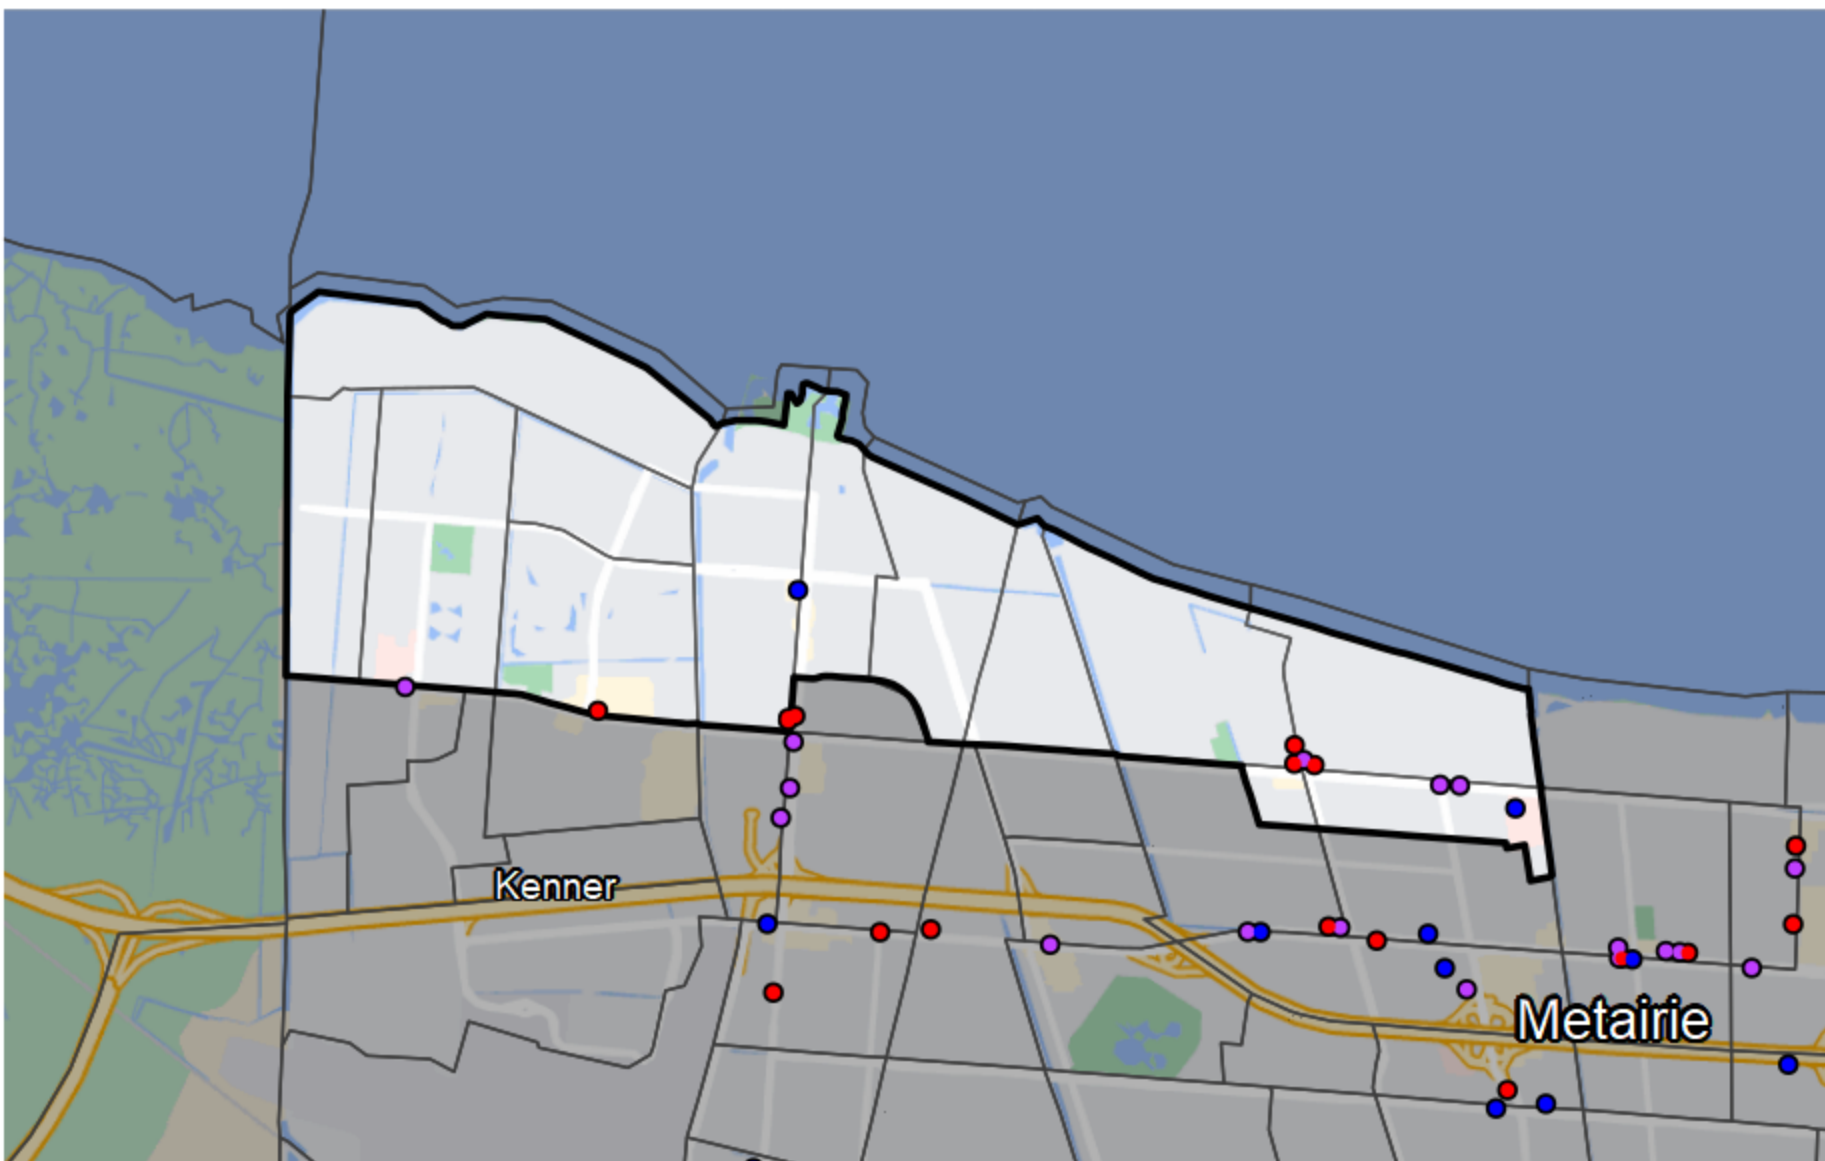

## Louisiana - State House District 79

### Banking Desert

No Branches within 10 Miles of Population Center