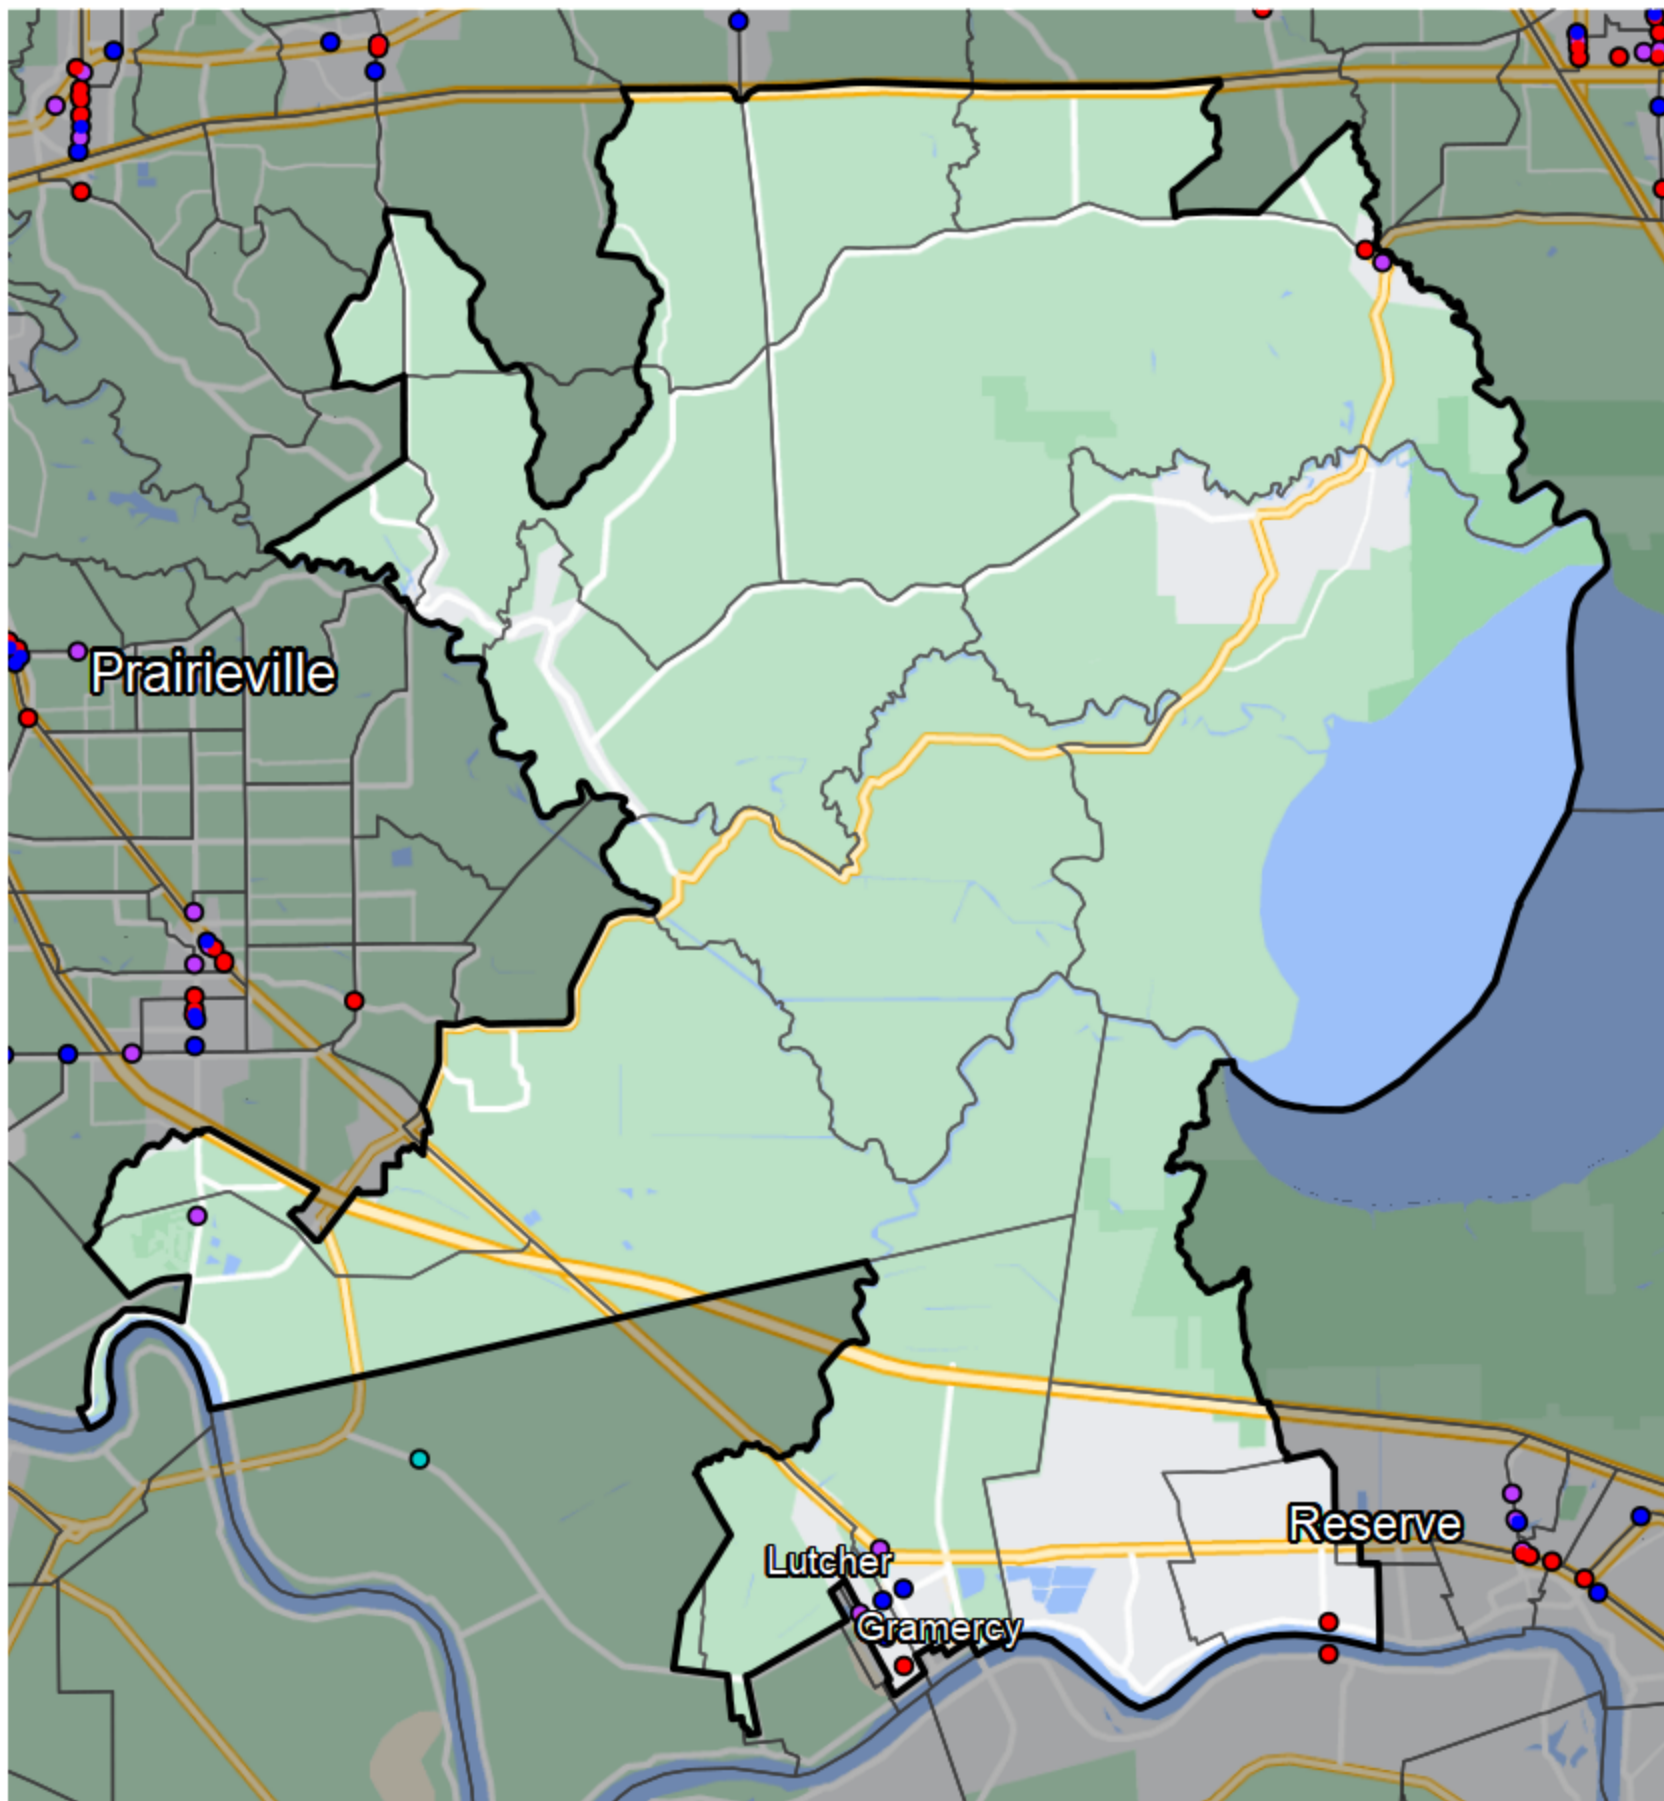

Louisiana - State House District 81

Banking Desert

■ No Branches within 10 Miles of Population Center

Financial Institutions

- Bank: 4
- Bank, Out-of-State: 3
- Credit Union: 3
- Credit Union, Out-of-State: 0