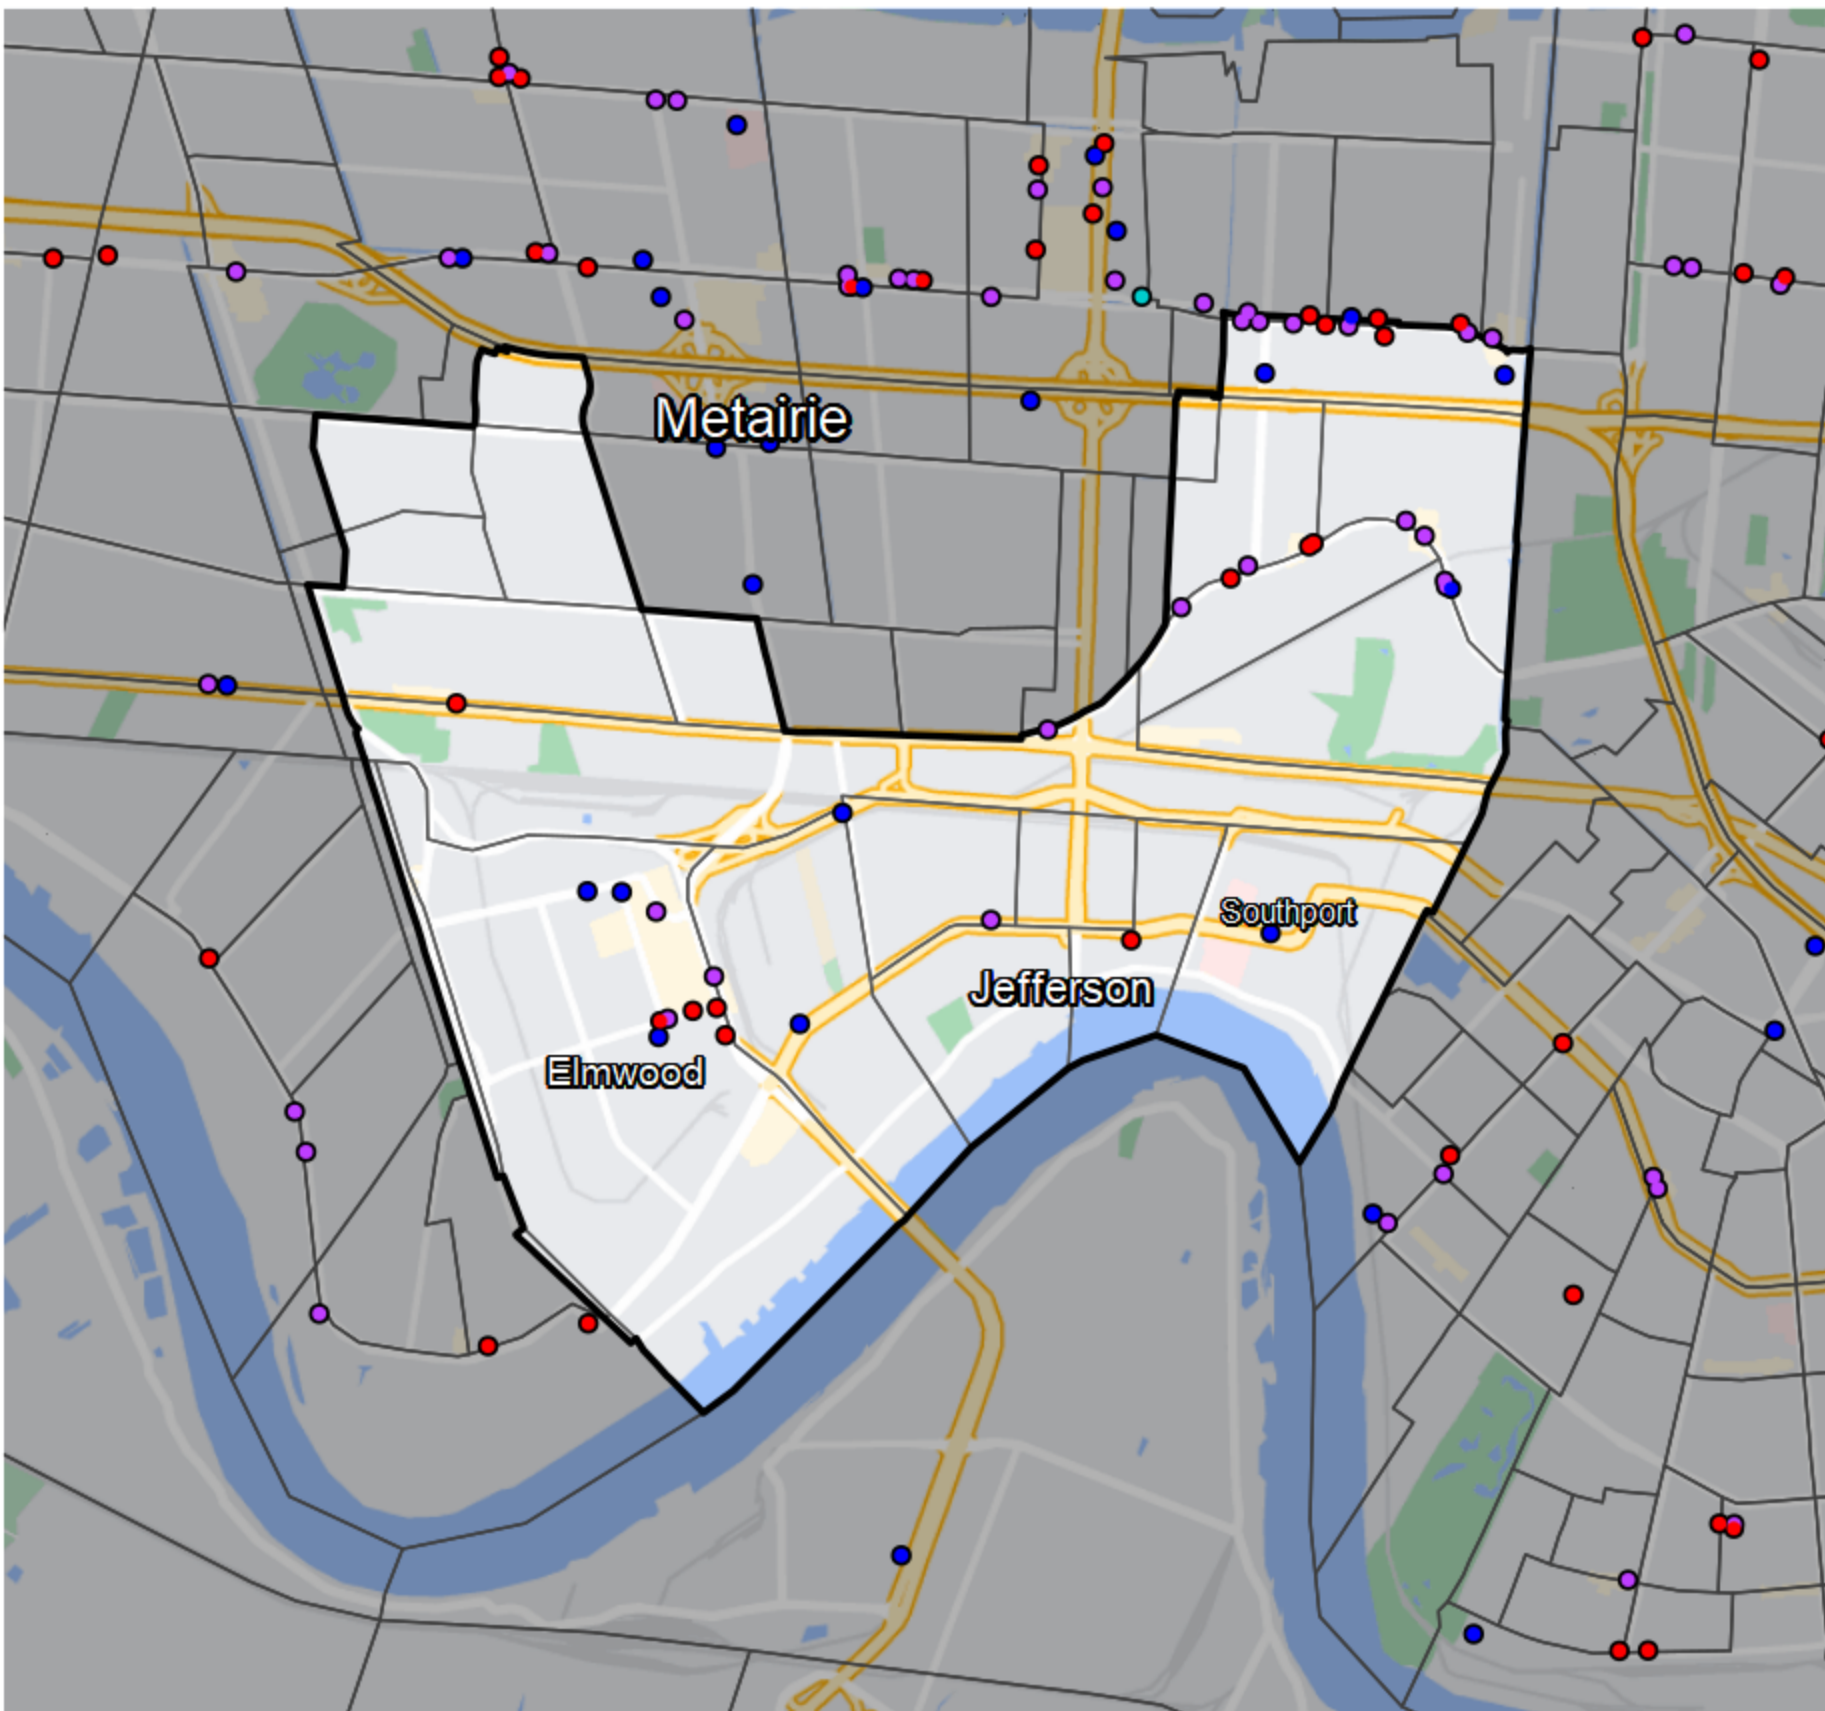

Louisiana - State House District 82

Banking Desert
No Branches within 10 Miles of Population Center

Financial Institutions

- Bank: 16
- Bank, Out-of-State: 11
- Credit Union: 9
- Credit Union, Out-of-State: 0