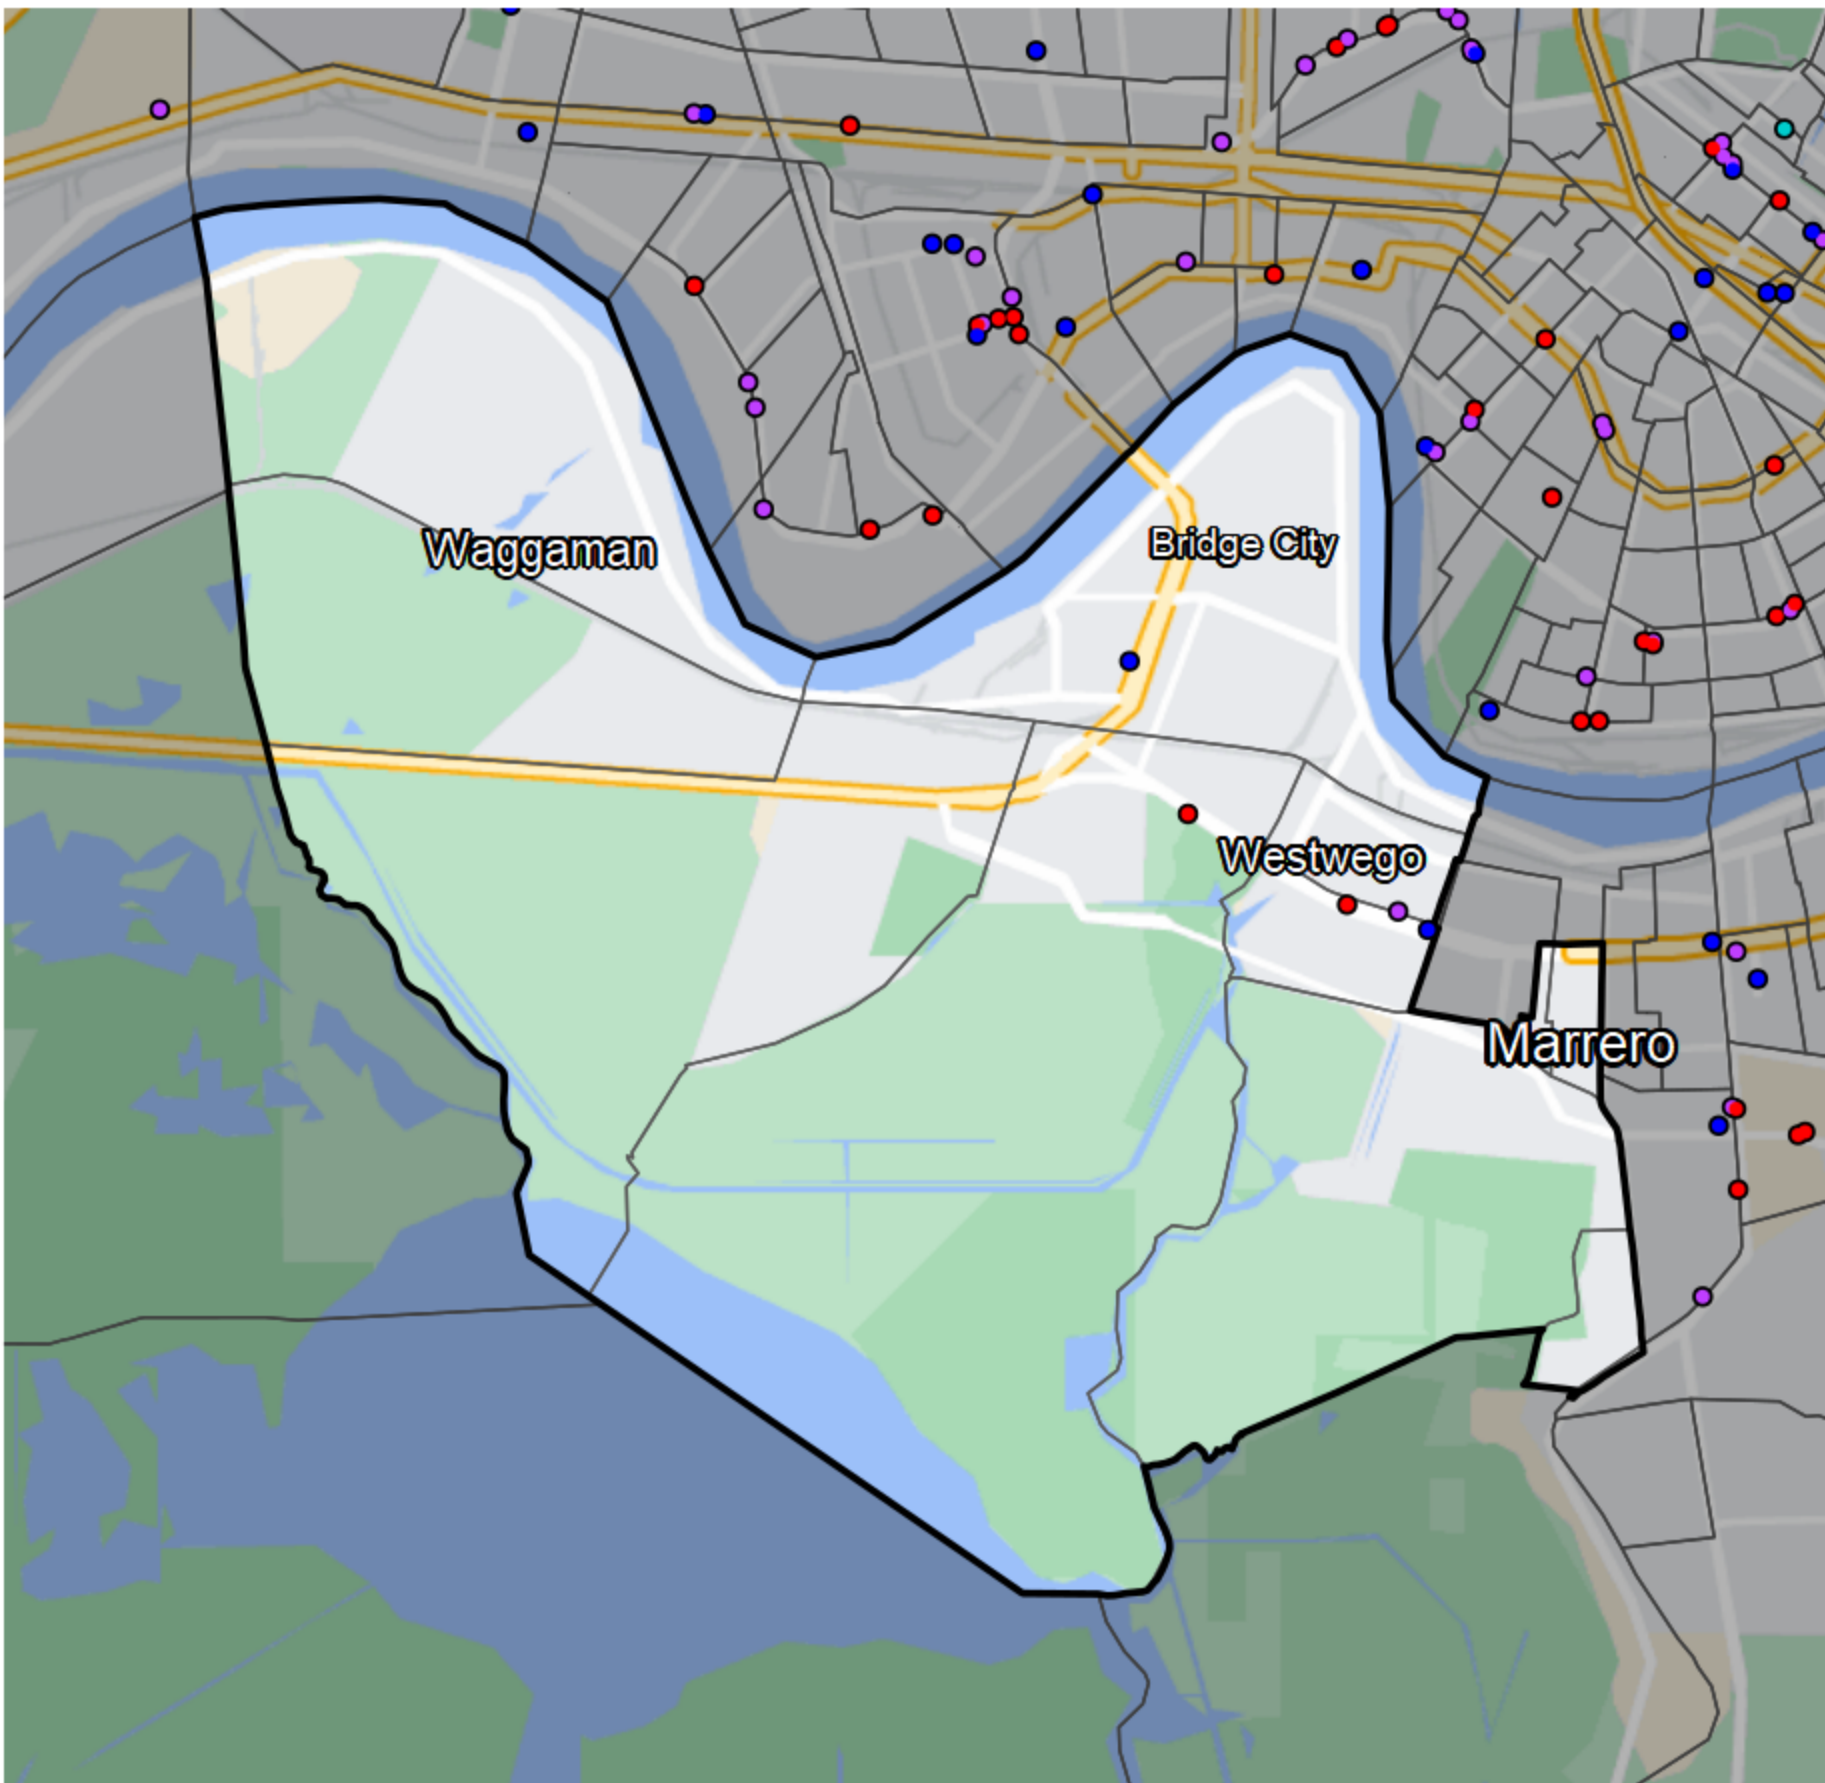

Louisiana - State House District 83

Banking Desert

No Branches within 10 Miles of Population Center

Financial Institutions

- Bank: 1
- Bank, Out-of-State: 2
- Credit Union: 2
- Credit Union, Out-of-State: 0