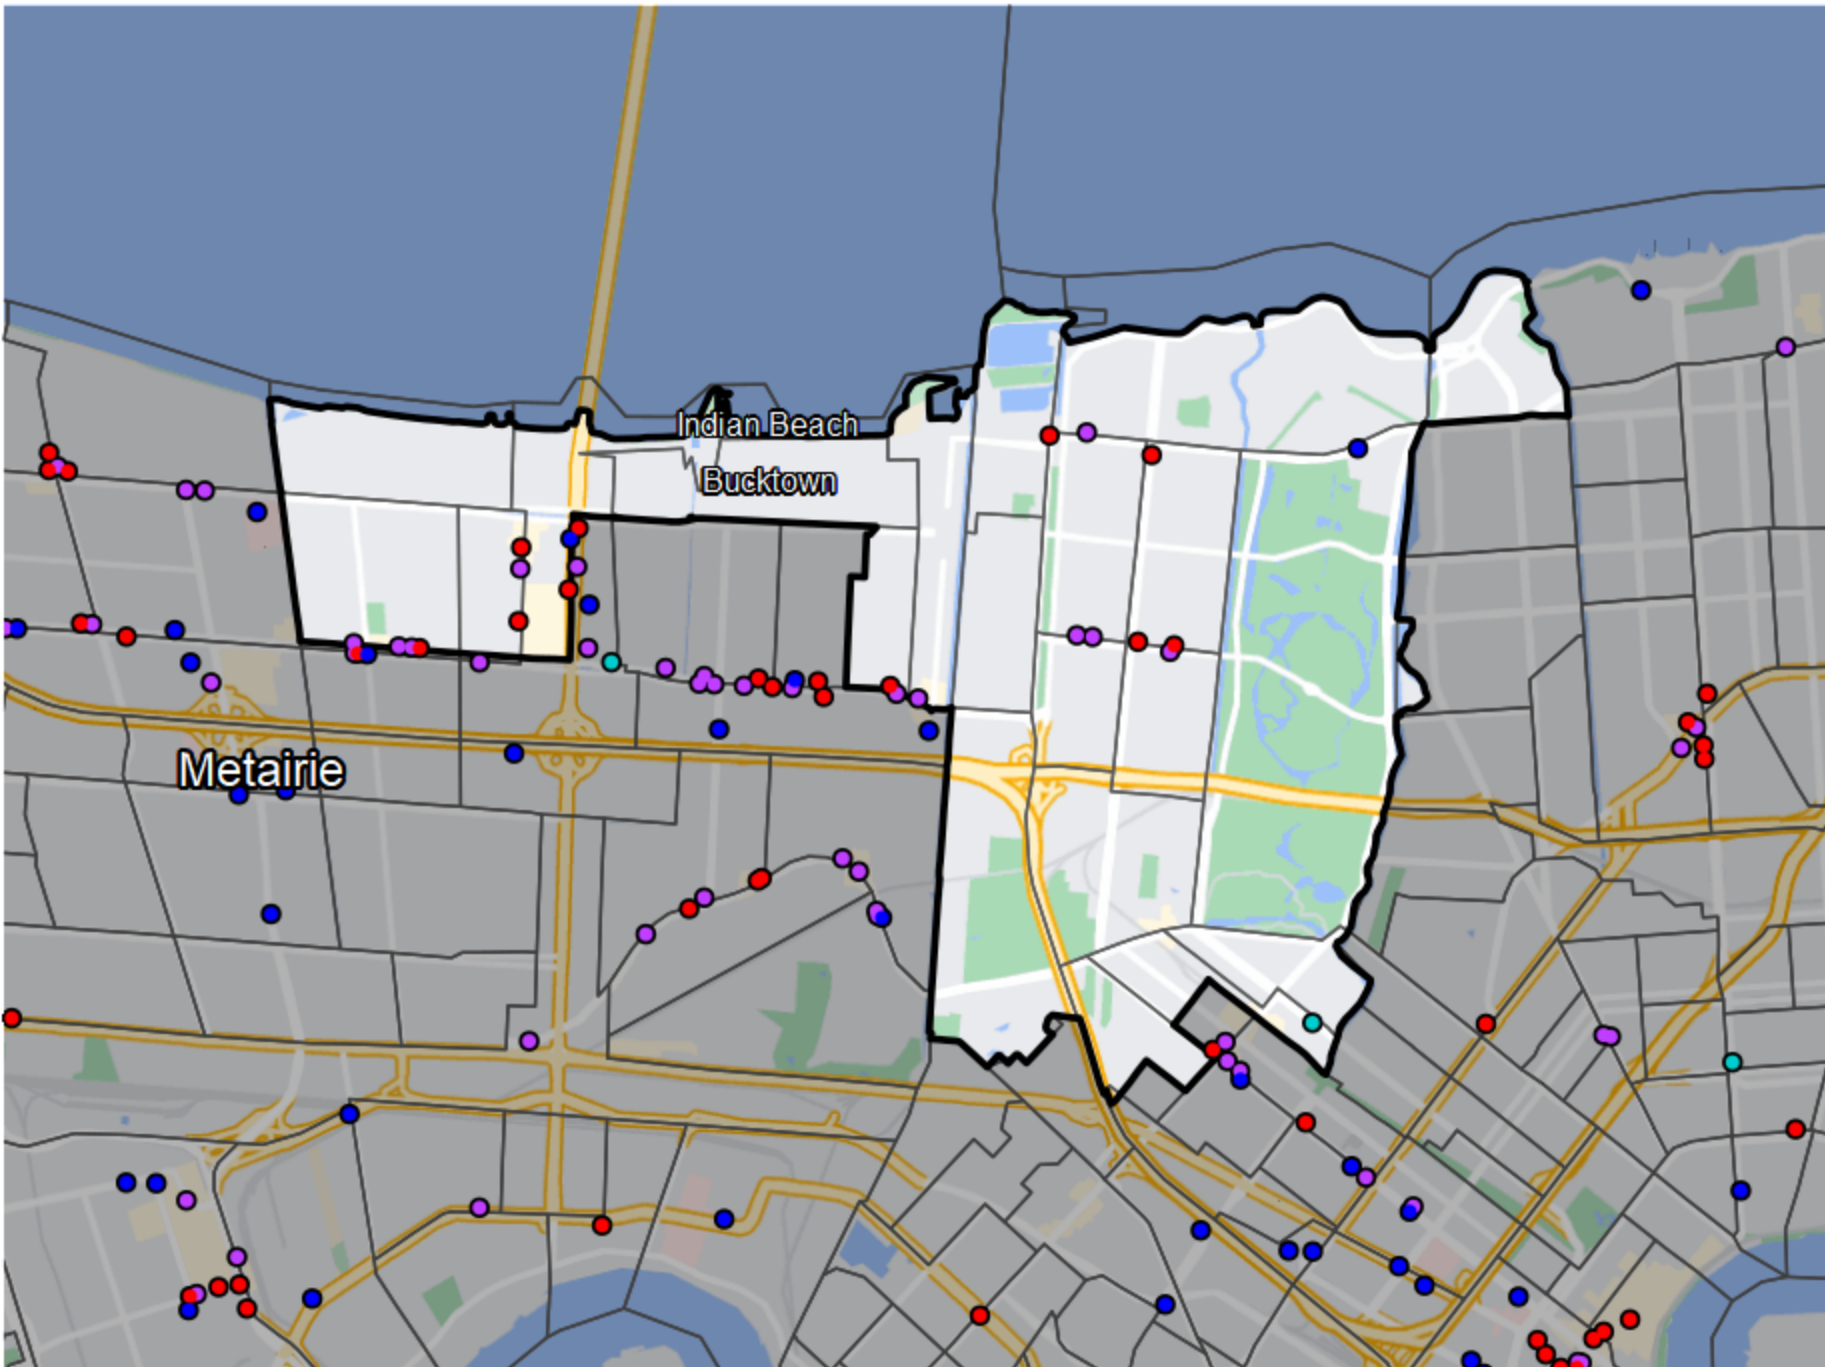

Louisiana - State House District 94

Banking Desert

No Branches within 10 Miles of Population Center

Financial Institutions

- Bank: 9
- Bank, Out-of-State: 9
- Credit Union: 2
- Credit Union, Out-of-State: 1