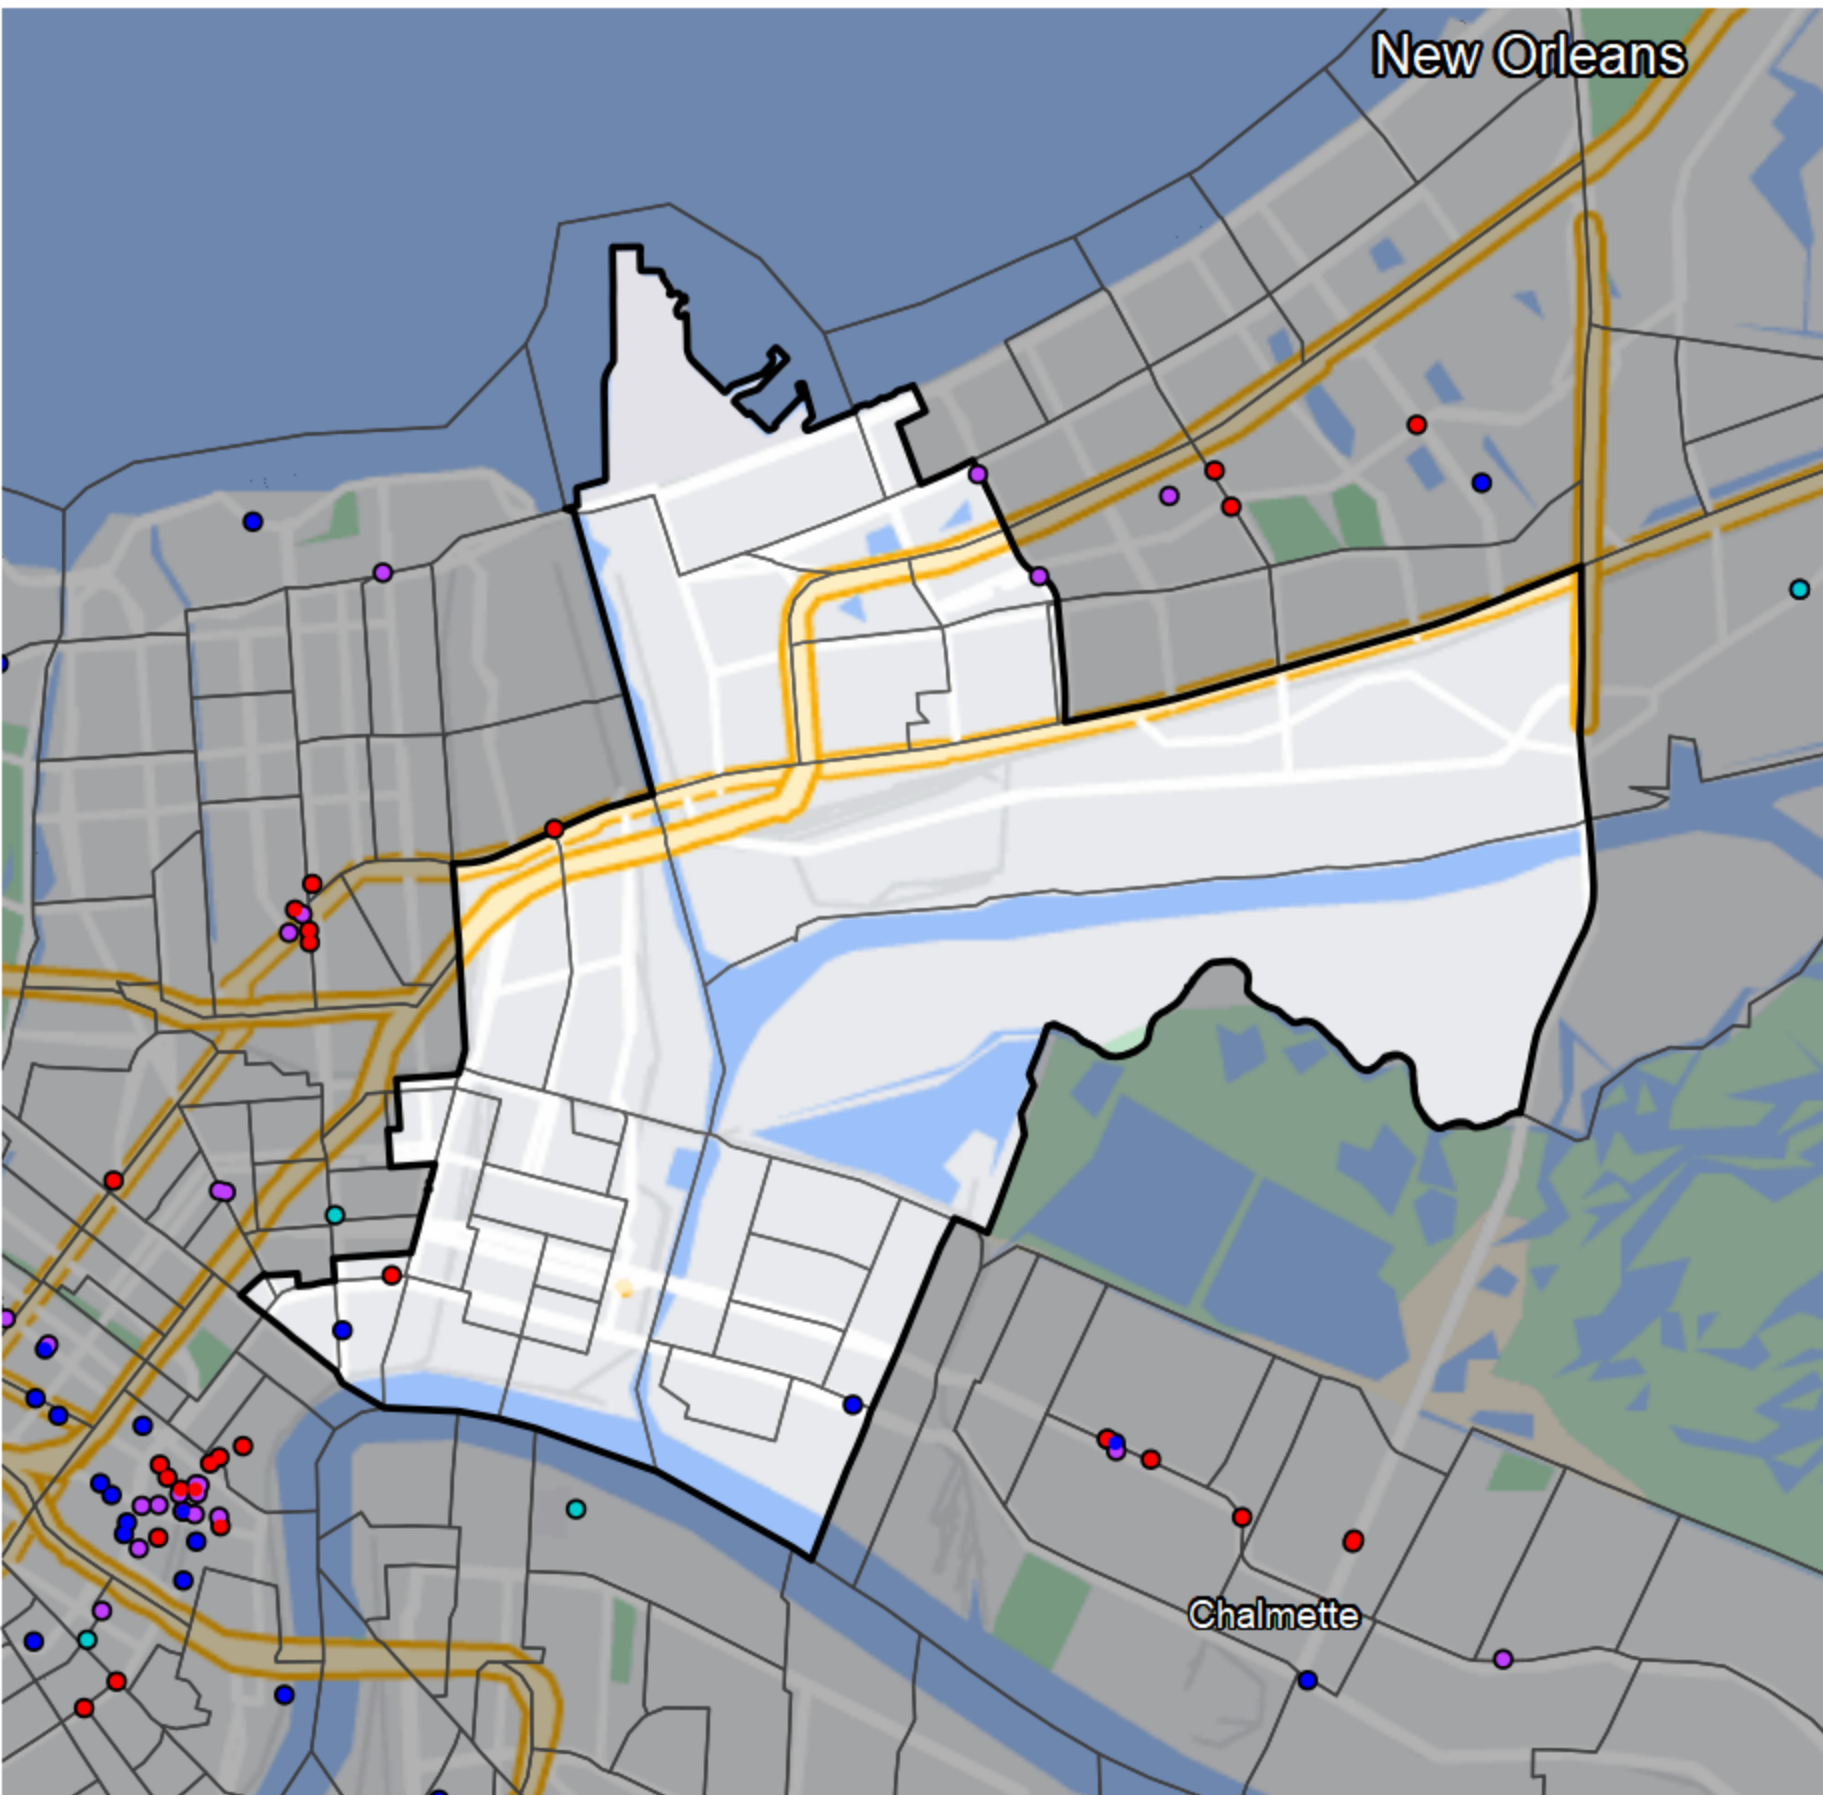

Louisiana - State House District 99

Banking Desert

No Branches within 10 Miles of Population Center

Financial Institutions

- Bank: 2
- Bank, Out-of-State: 1
- Credit Union: 2
- Credit Union, Out-of-State: 0