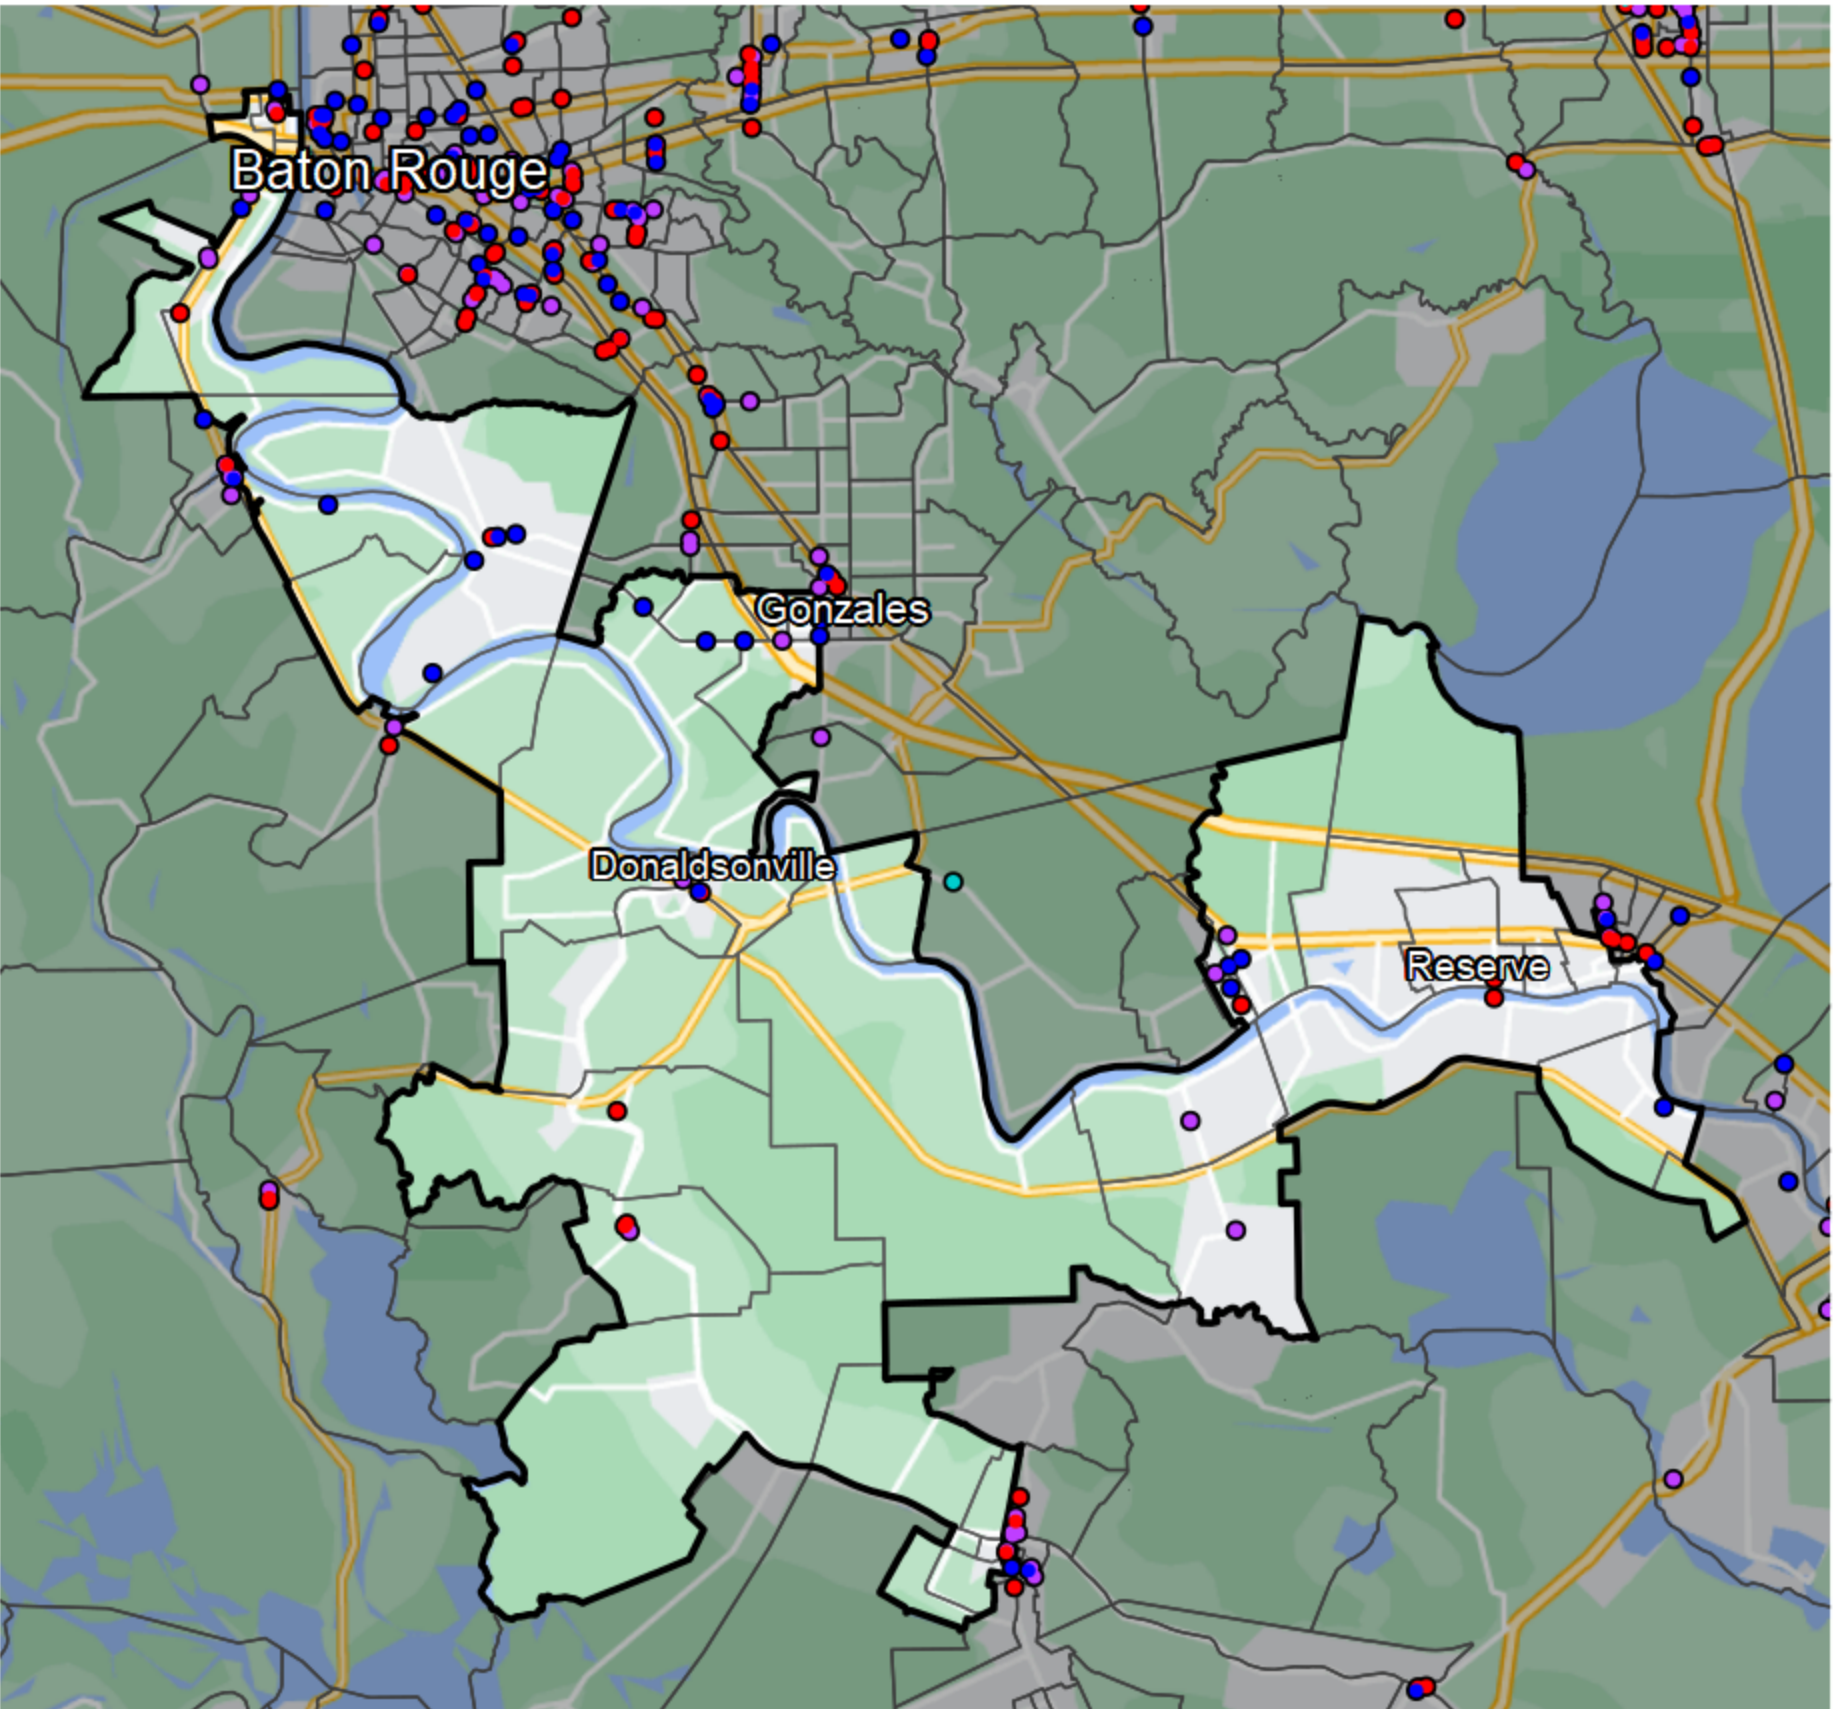

Louisiana - State Senate District 2

- Banking Desert**
- No Branches within 10 Miles of Population Center
- Financial Institutions**
- Bank: 14
 - Bank, Out-of-State: 12
 - Credit Union: 16
 - Credit Union, Out-of-State: 0

Sources: NCUA, FDIC, UW-Madison Population Lab, CDFI, US Census, Google Maps, CUNA