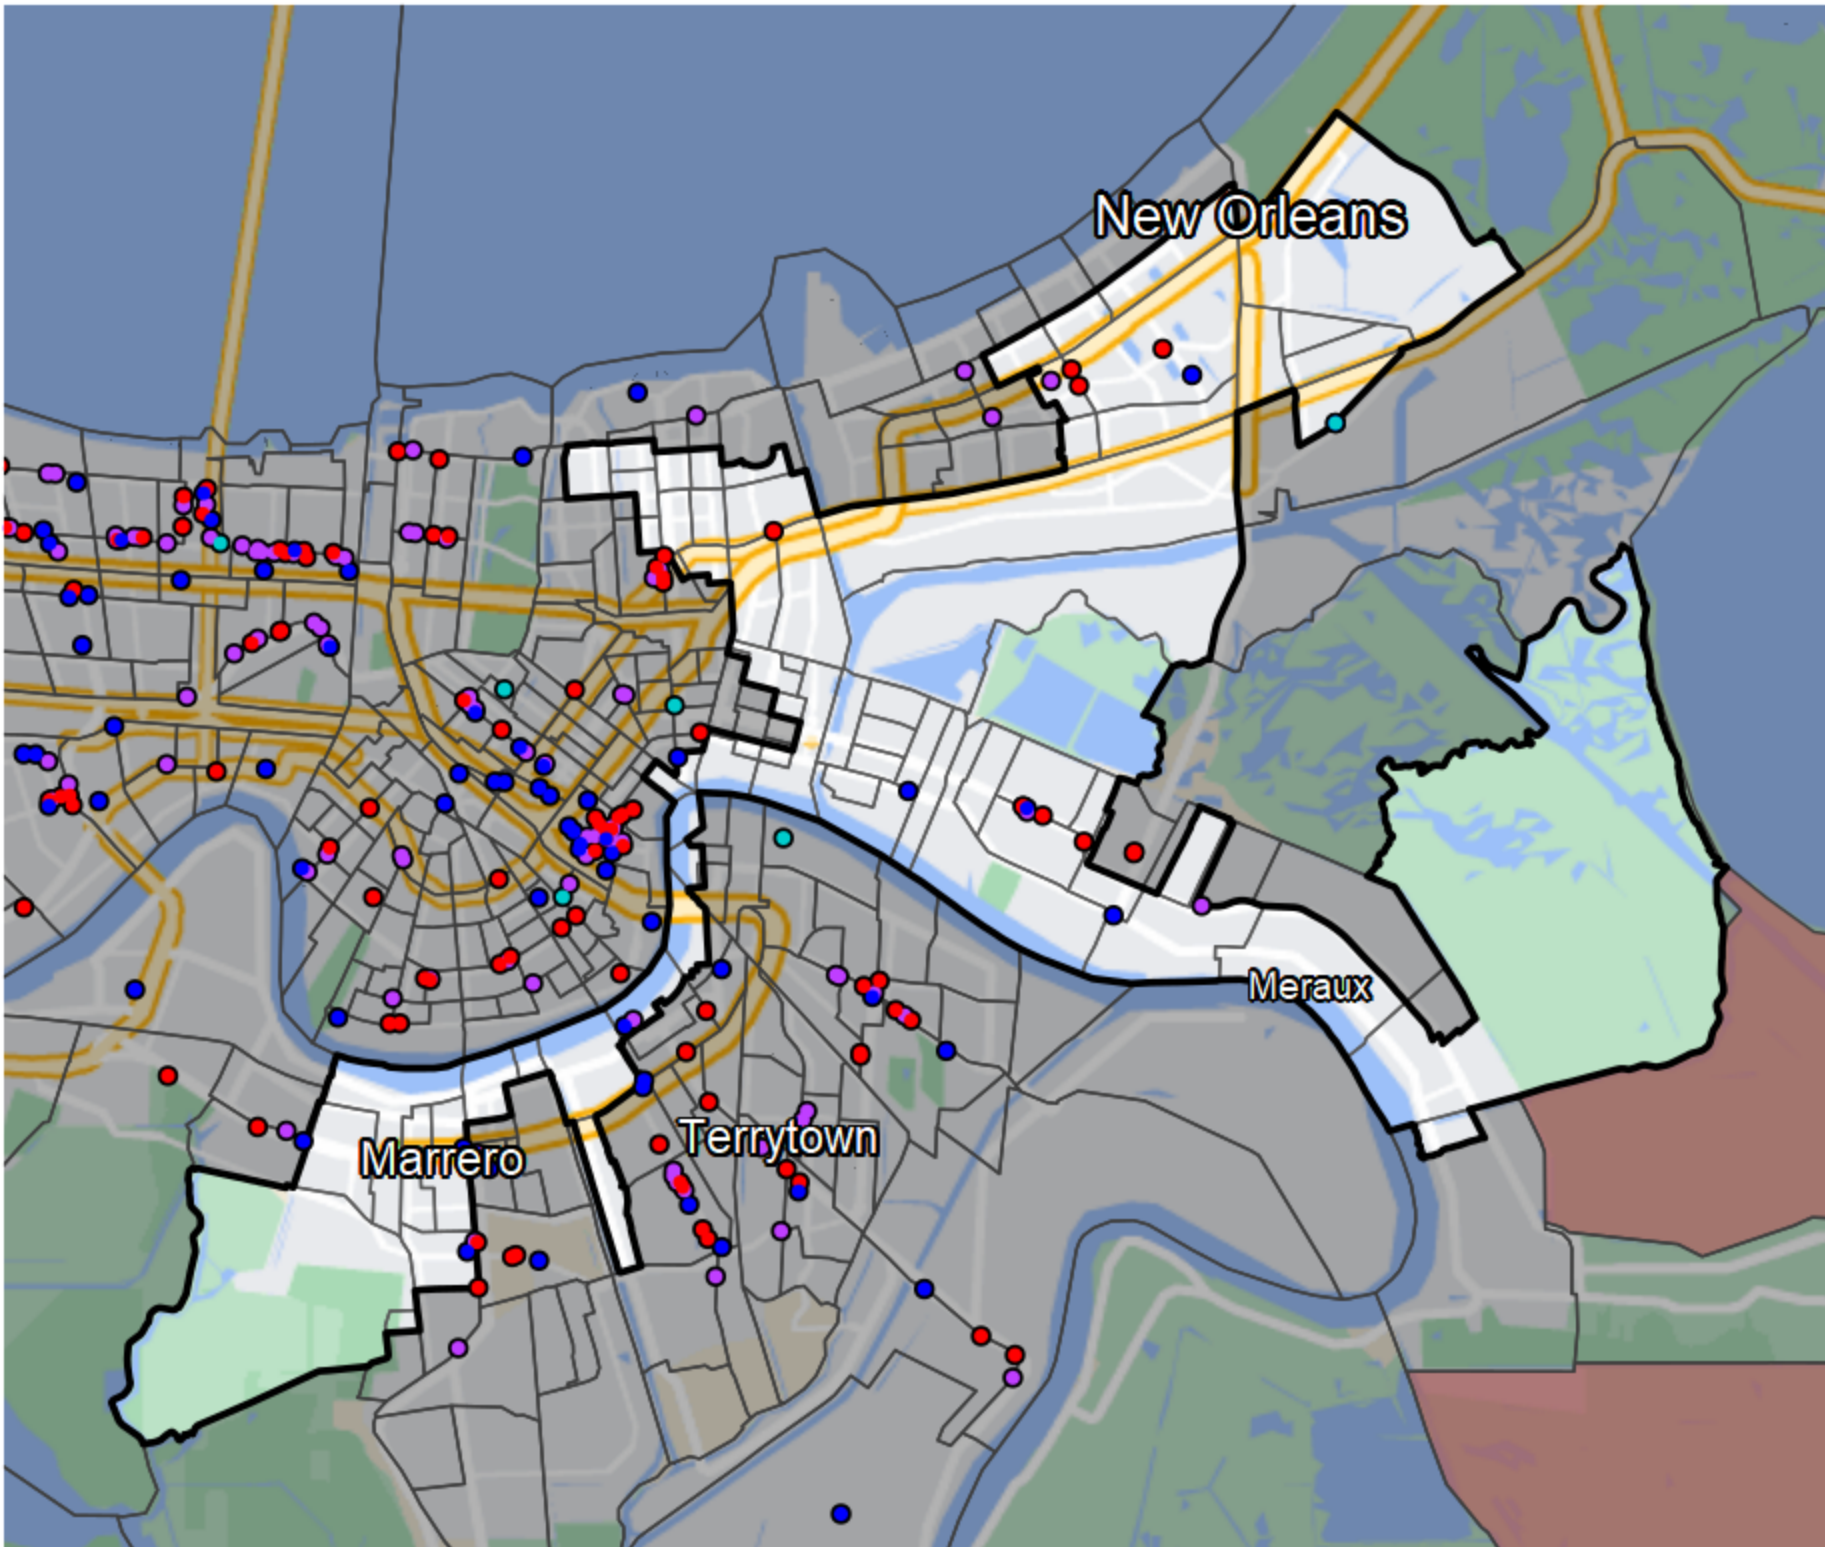

Louisiana - State Senate District 3

Banking Desert
No Branches within 10 Miles of Population Center

Financial Institutions
Bank: 4
Bank, Out-of-State: 10
Credit Union: 8
Credit Union, Out-of-State: 0