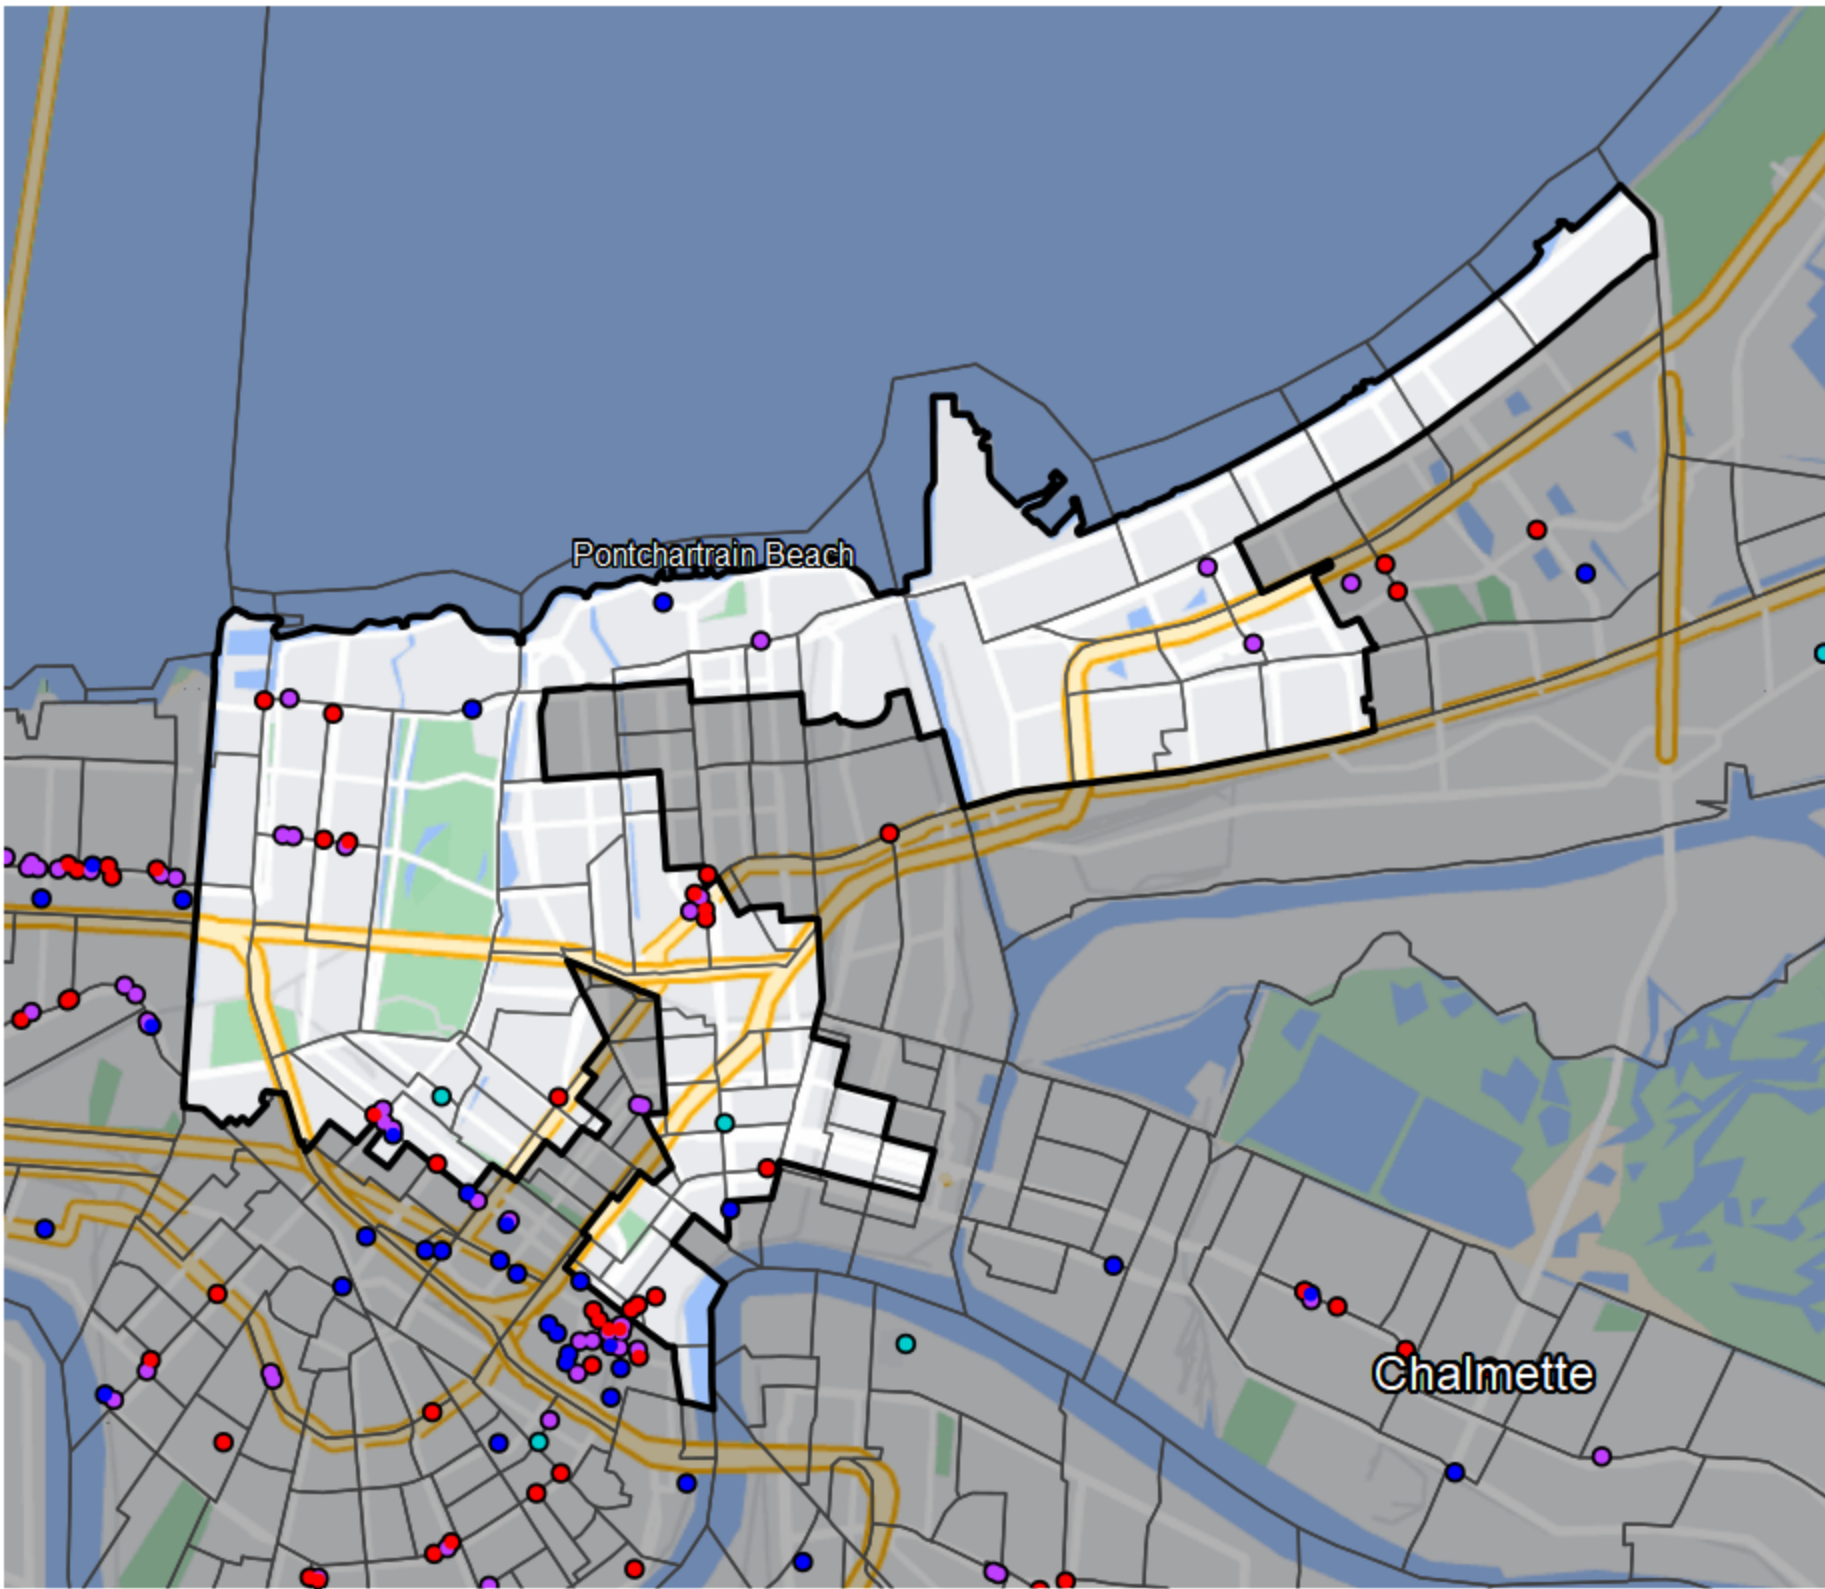

# Louisiana - State Senate District 4

- Banking Desert**
  - No Branches within 10 Miles of Population Center
- Financial Institutions**
  - Bank: 12
  - Bank, Out-of-State: 14
  - Credit Union: 3
  - Credit Union, Out-of-State: 2

Sources: NCUA, FDIC, UW-Madison Population Lab, CDFI, US Census, Google Maps, CUNA