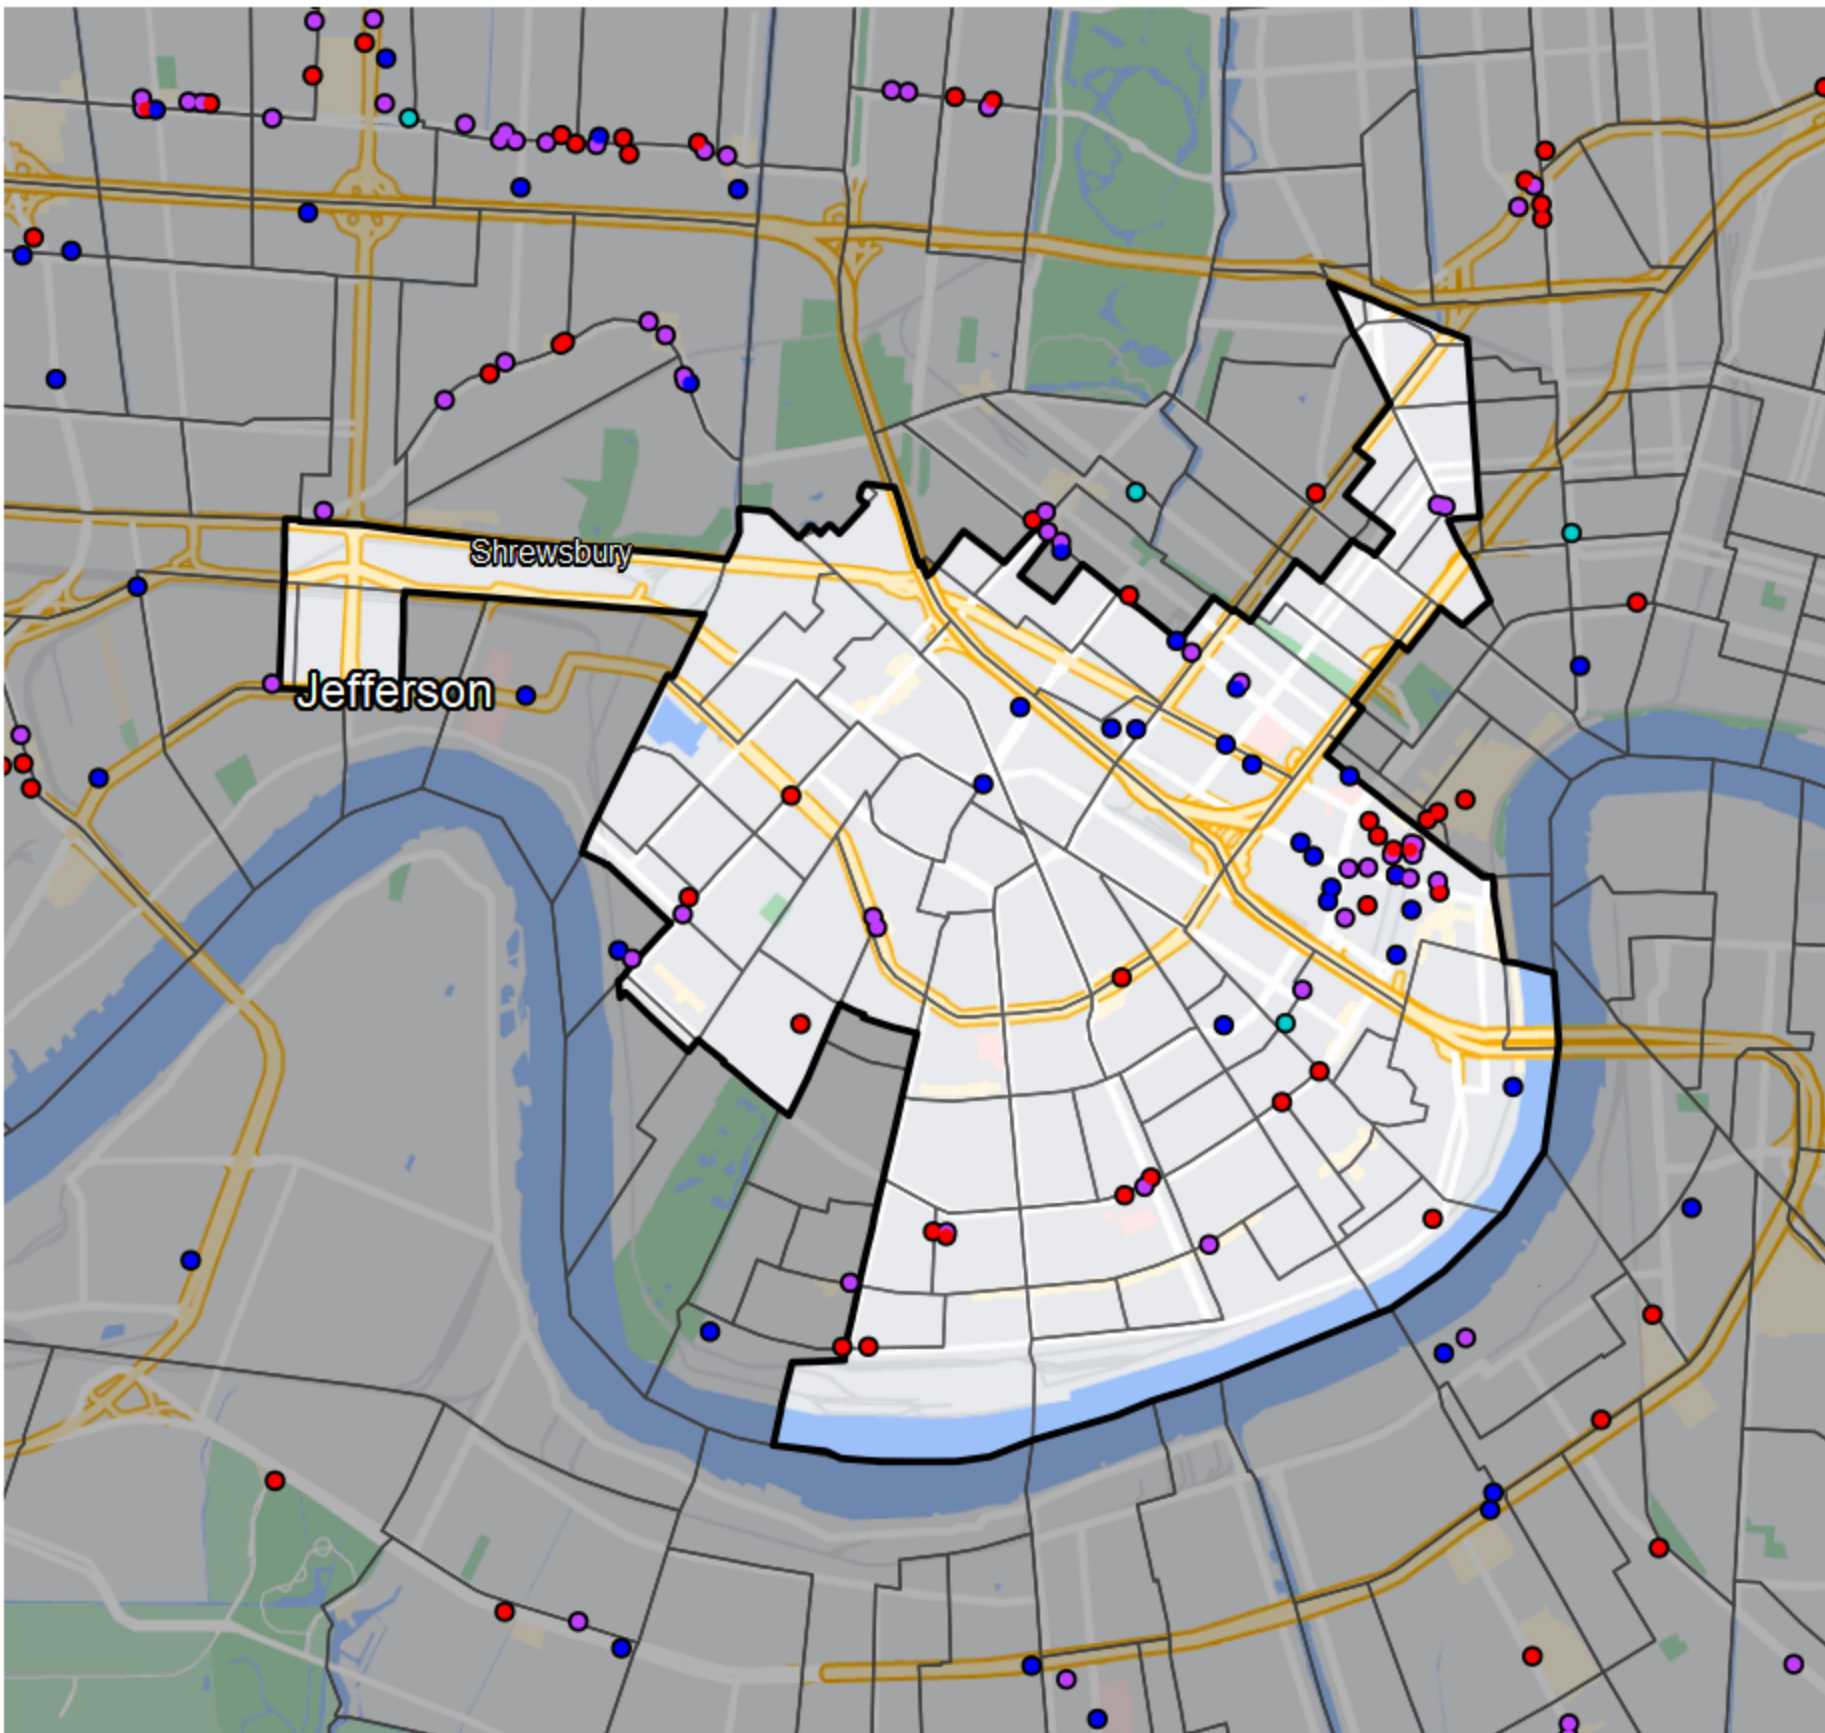

Louisiana - State Senate District 5

Financial Institutions

- Bank: 20
- Bank, Out-of-State: 19
- Credit Union: 18
- Credit Union, Out-of-State: 1

Banking Desert

- No Branches within 10 Miles of Population Center