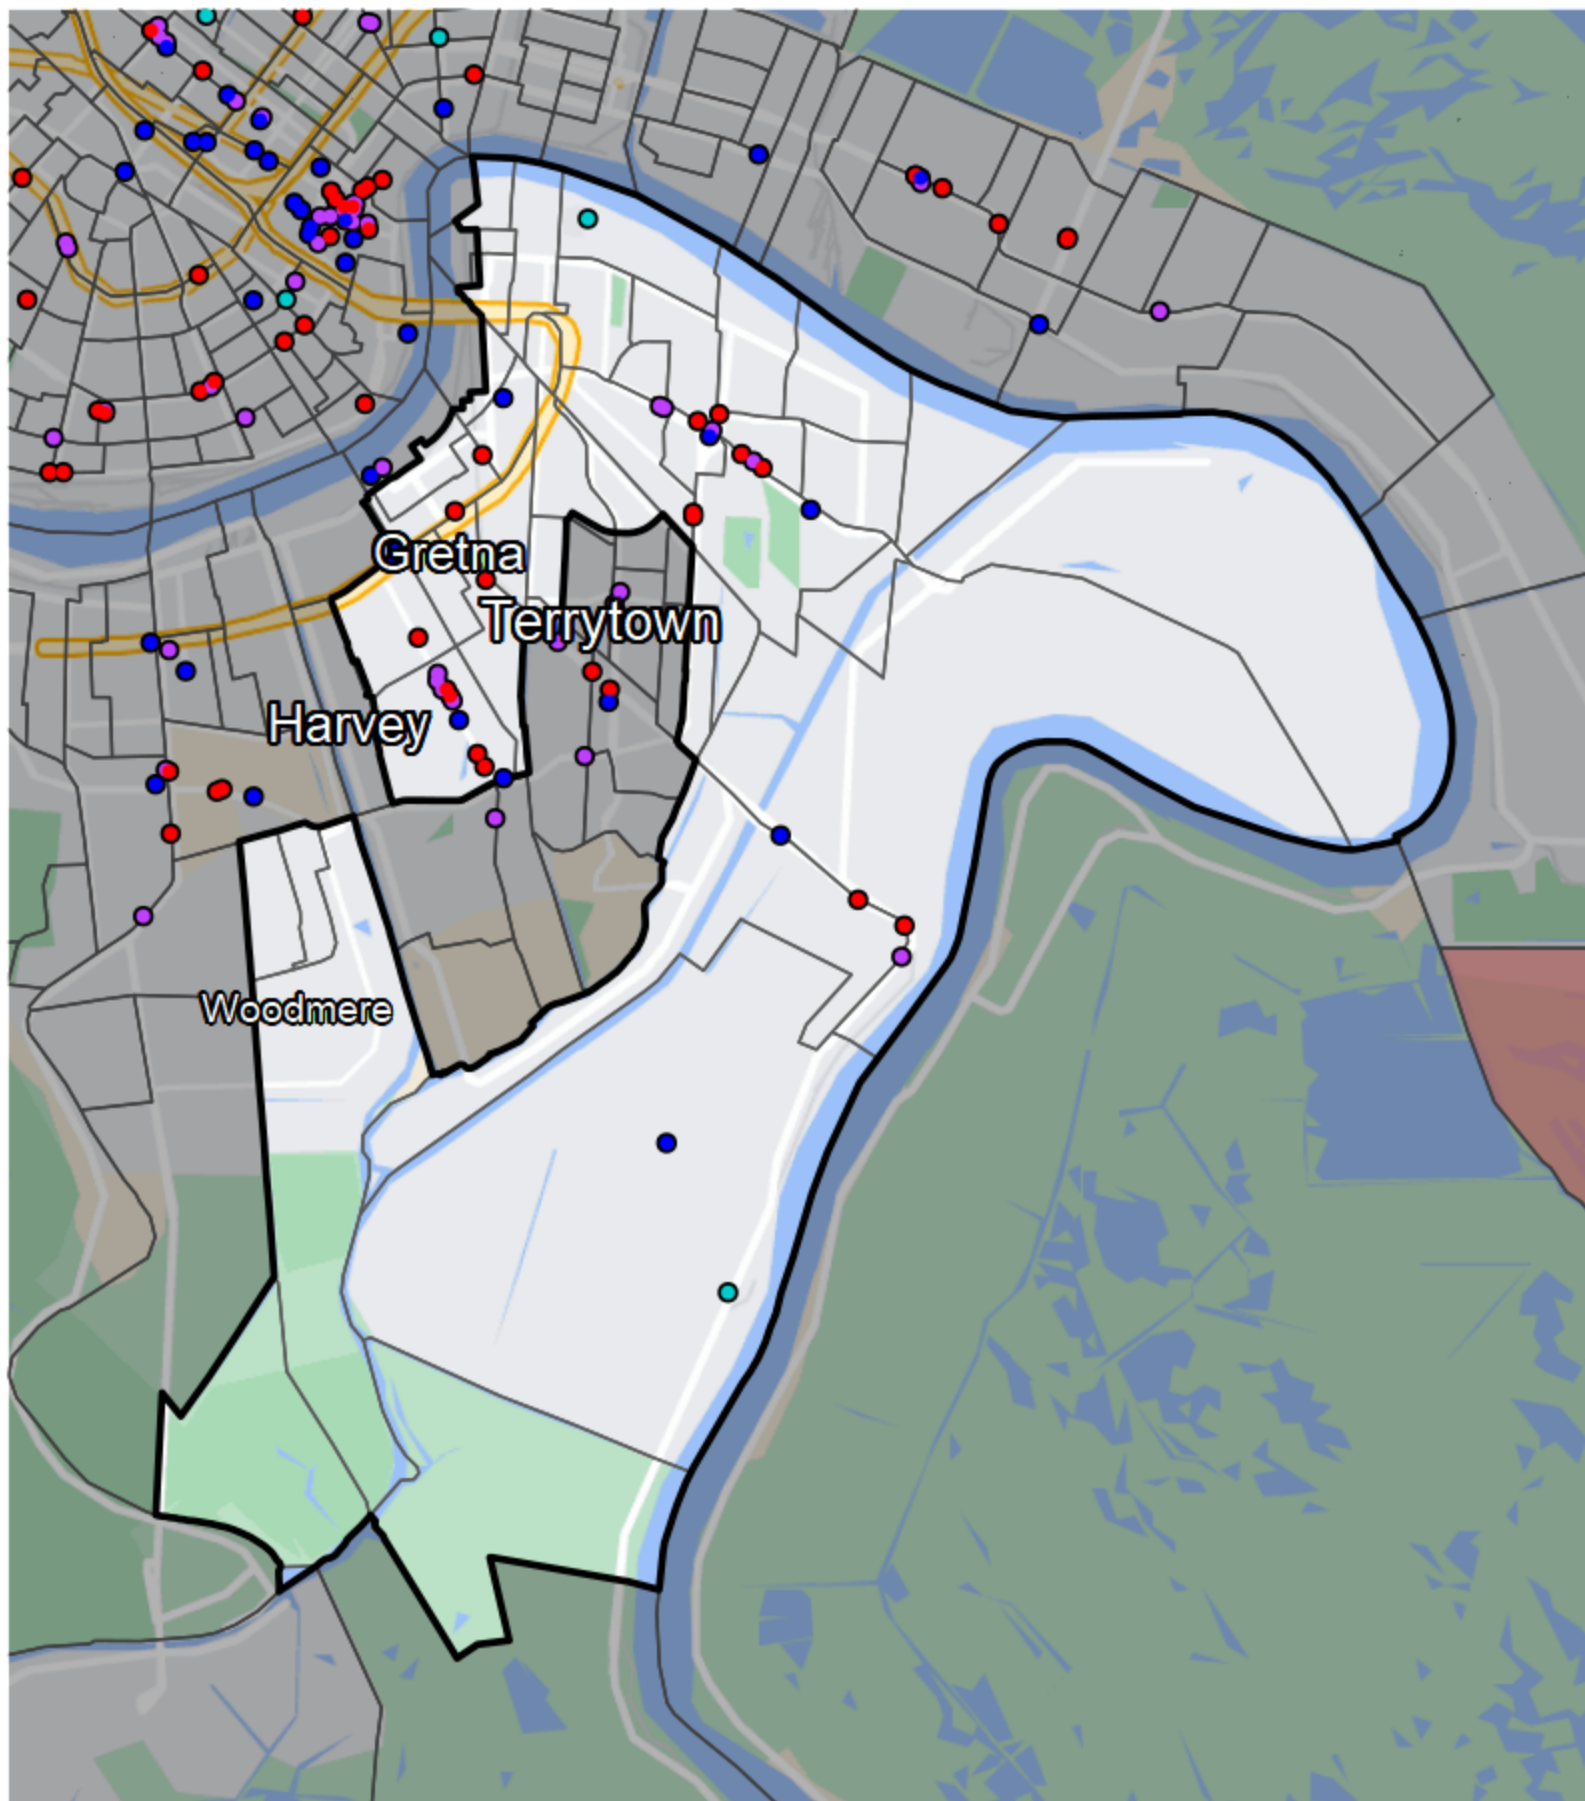

Louisiana - State Senate District 7

Banking Desert

No Branches within 10 Miles of Population Center

Financial Institutions

- Bank: 9
- Bank, Out-of-State: 16
- Credit Union: 9
- Credit Union, Out-of-State: 2