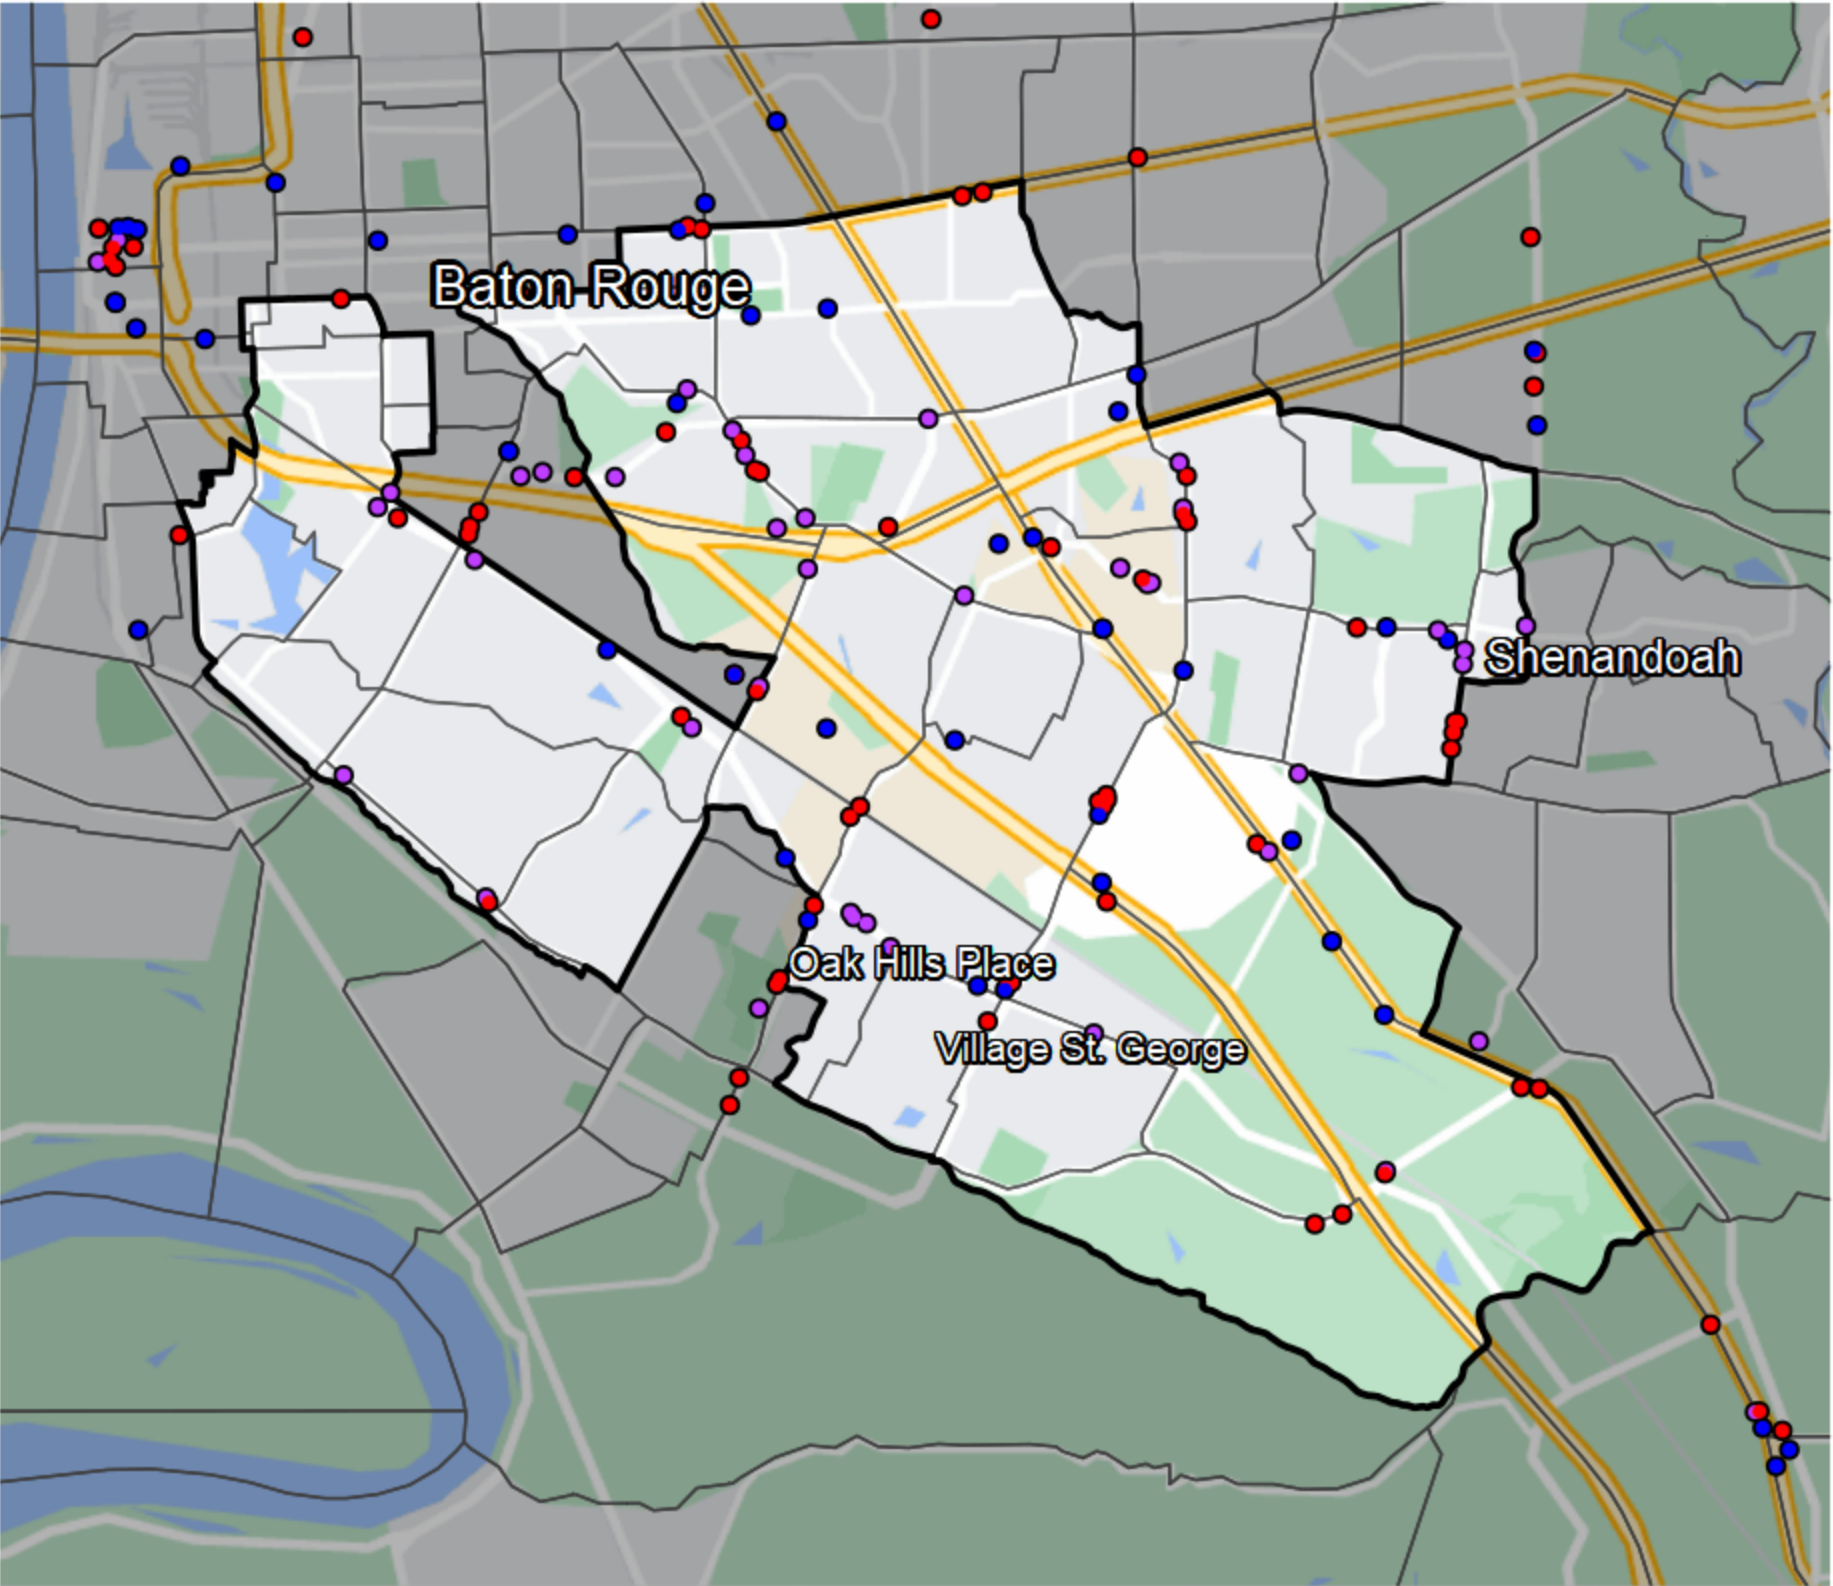

Louisiana - State Senate District 16

- Banking Desert**
 - No Branches within 10 Miles of Population Center
- Financial Institutions**
 - Bank: 32
 - Bank, Out-of-State: 40
 - Credit Union: 24
 - Credit Union, Out-of-State: 0

Sources: NCUA, FDIC, UW-Madison Population Lab, CDFI, US Census, Google Maps, CUNA