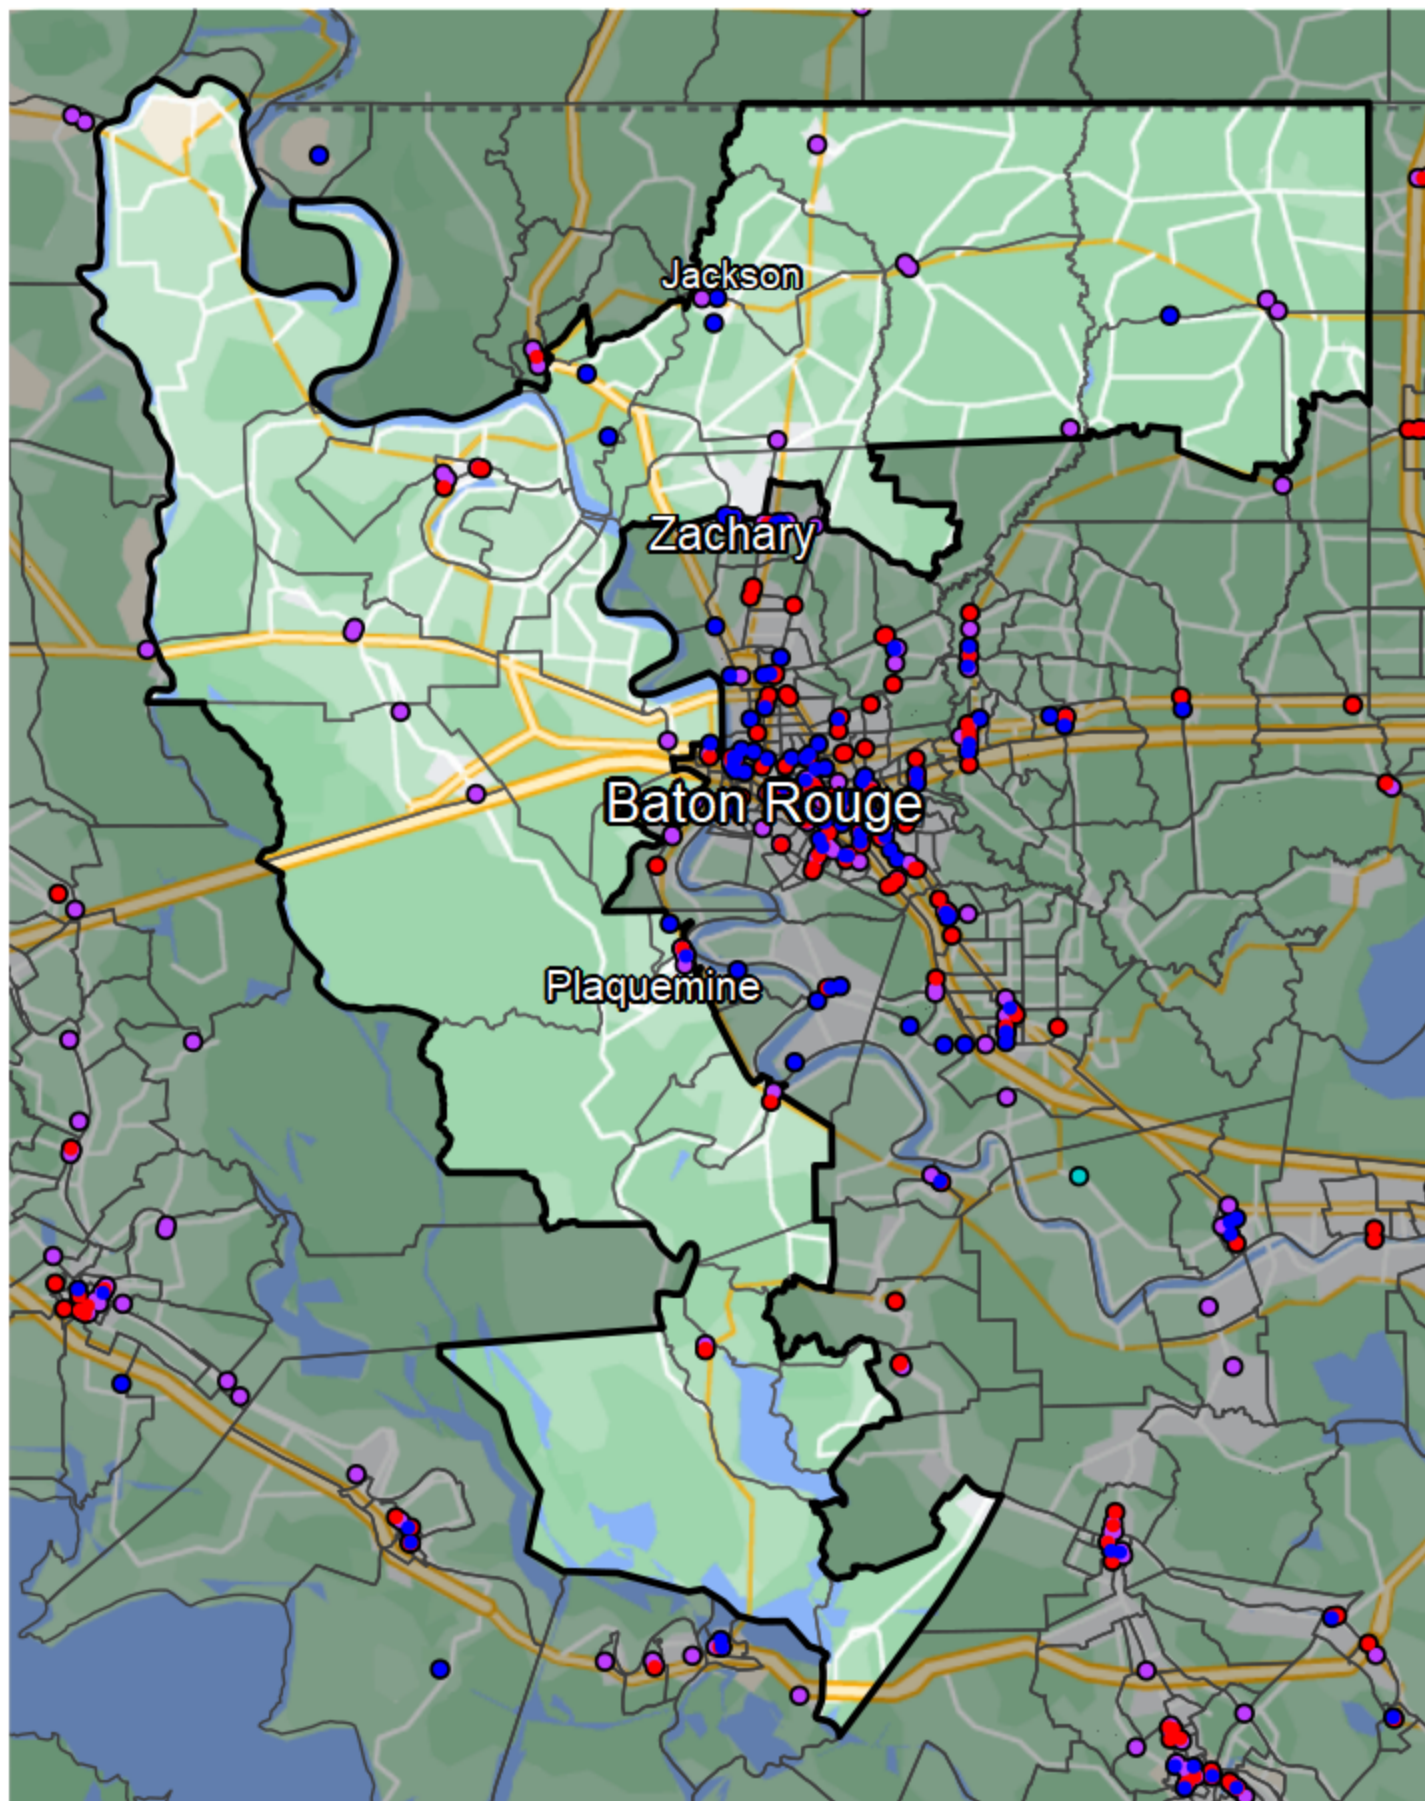

Louisiana - State Senate District 17

Banking Desert

■ No Branches within 10 Miles of Population Center

Financial Institutions

- Bank: 22
- Bank, Out-of-State: 7
- Credit Union: 7
- Credit Union, Out-of-State: 0