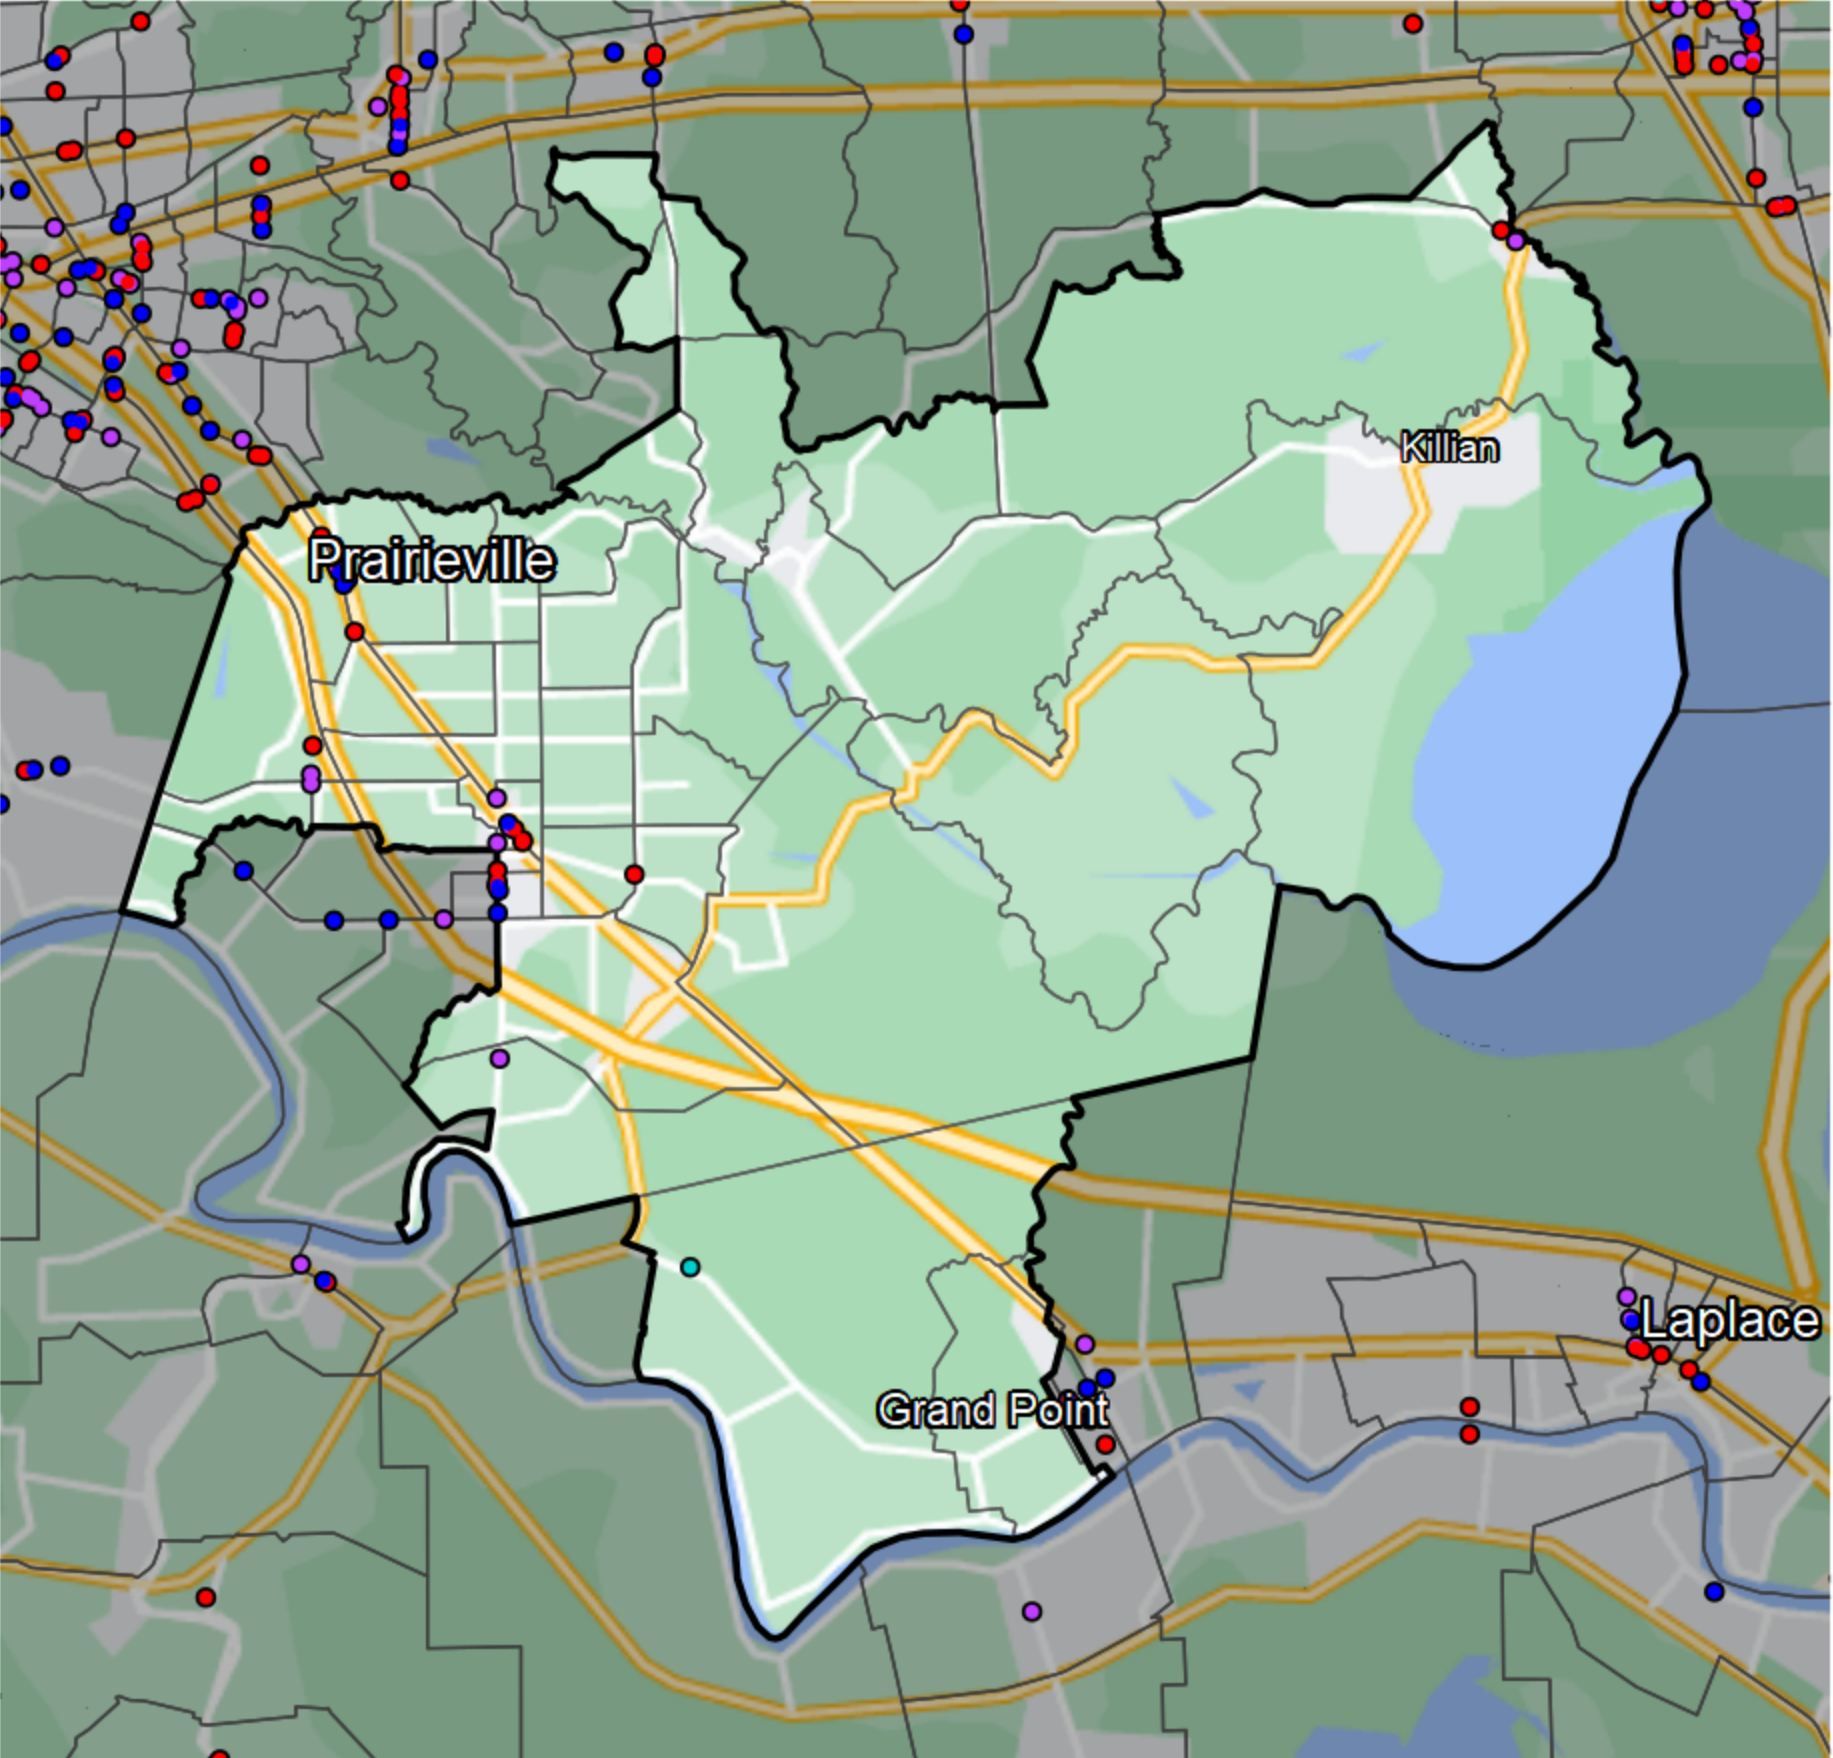

Louisiana - State Senate District 18

Financial Institutions

- Bank: 9
- Bank, Out-of-State: 12
- Credit Union: 7
- Credit Union, Out-of-State: 1

Banking Desert

- No Branches within 10 Miles of Population Center

Sources: NCUA, FDIC, UW-Madison Population Lab, CDFI, US Census, Google Maps, CUNA