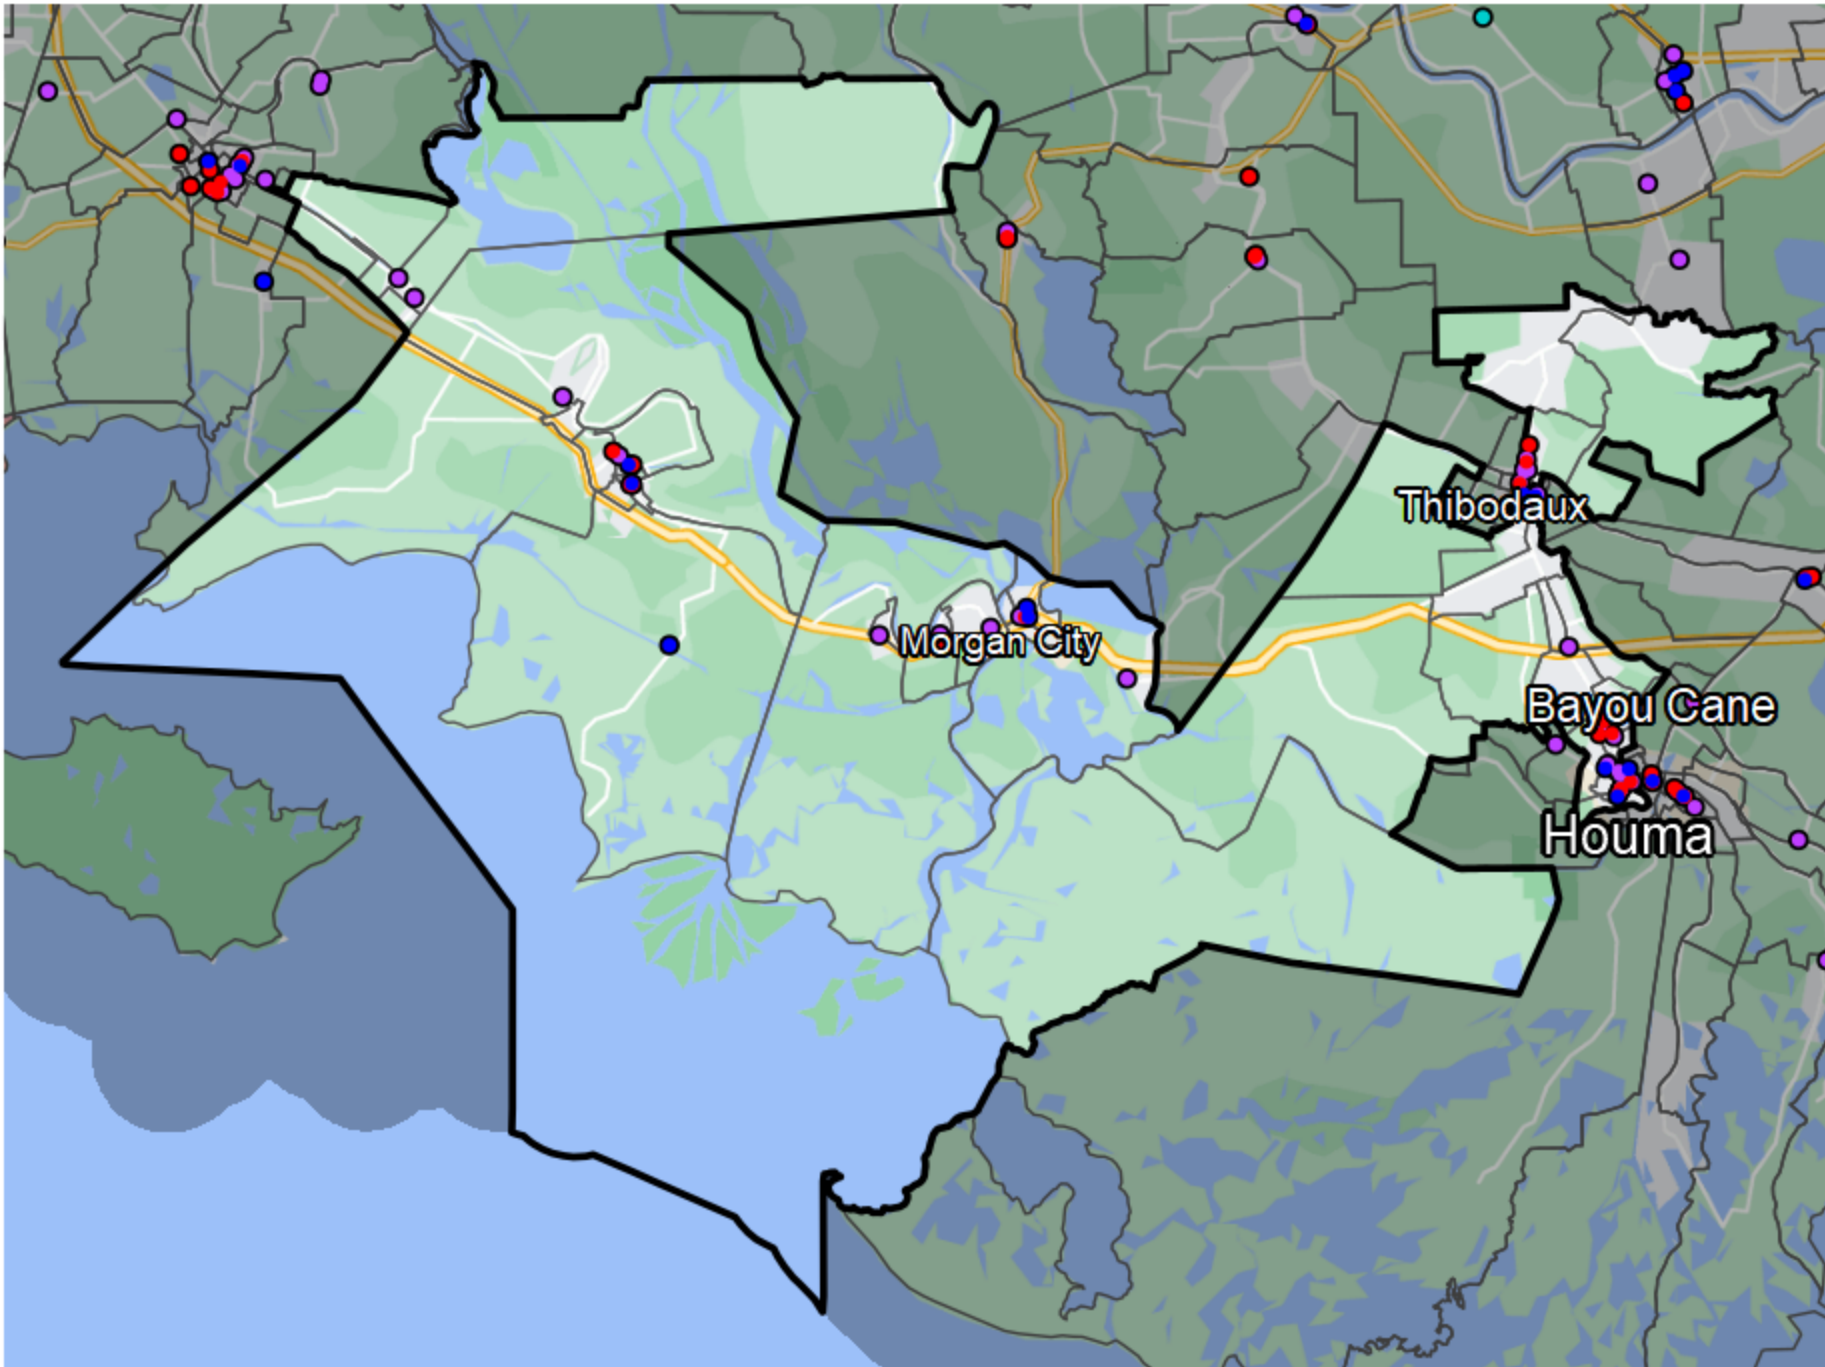

Louisiana - State Senate District 21

Banking Desert

No Branches within 10 Miles of Population Center

Financial Institutions

- Bank: 24
- Bank, Out-of-State: 18
- Credit Union: 9
- Credit Union, Out-of-State: 0