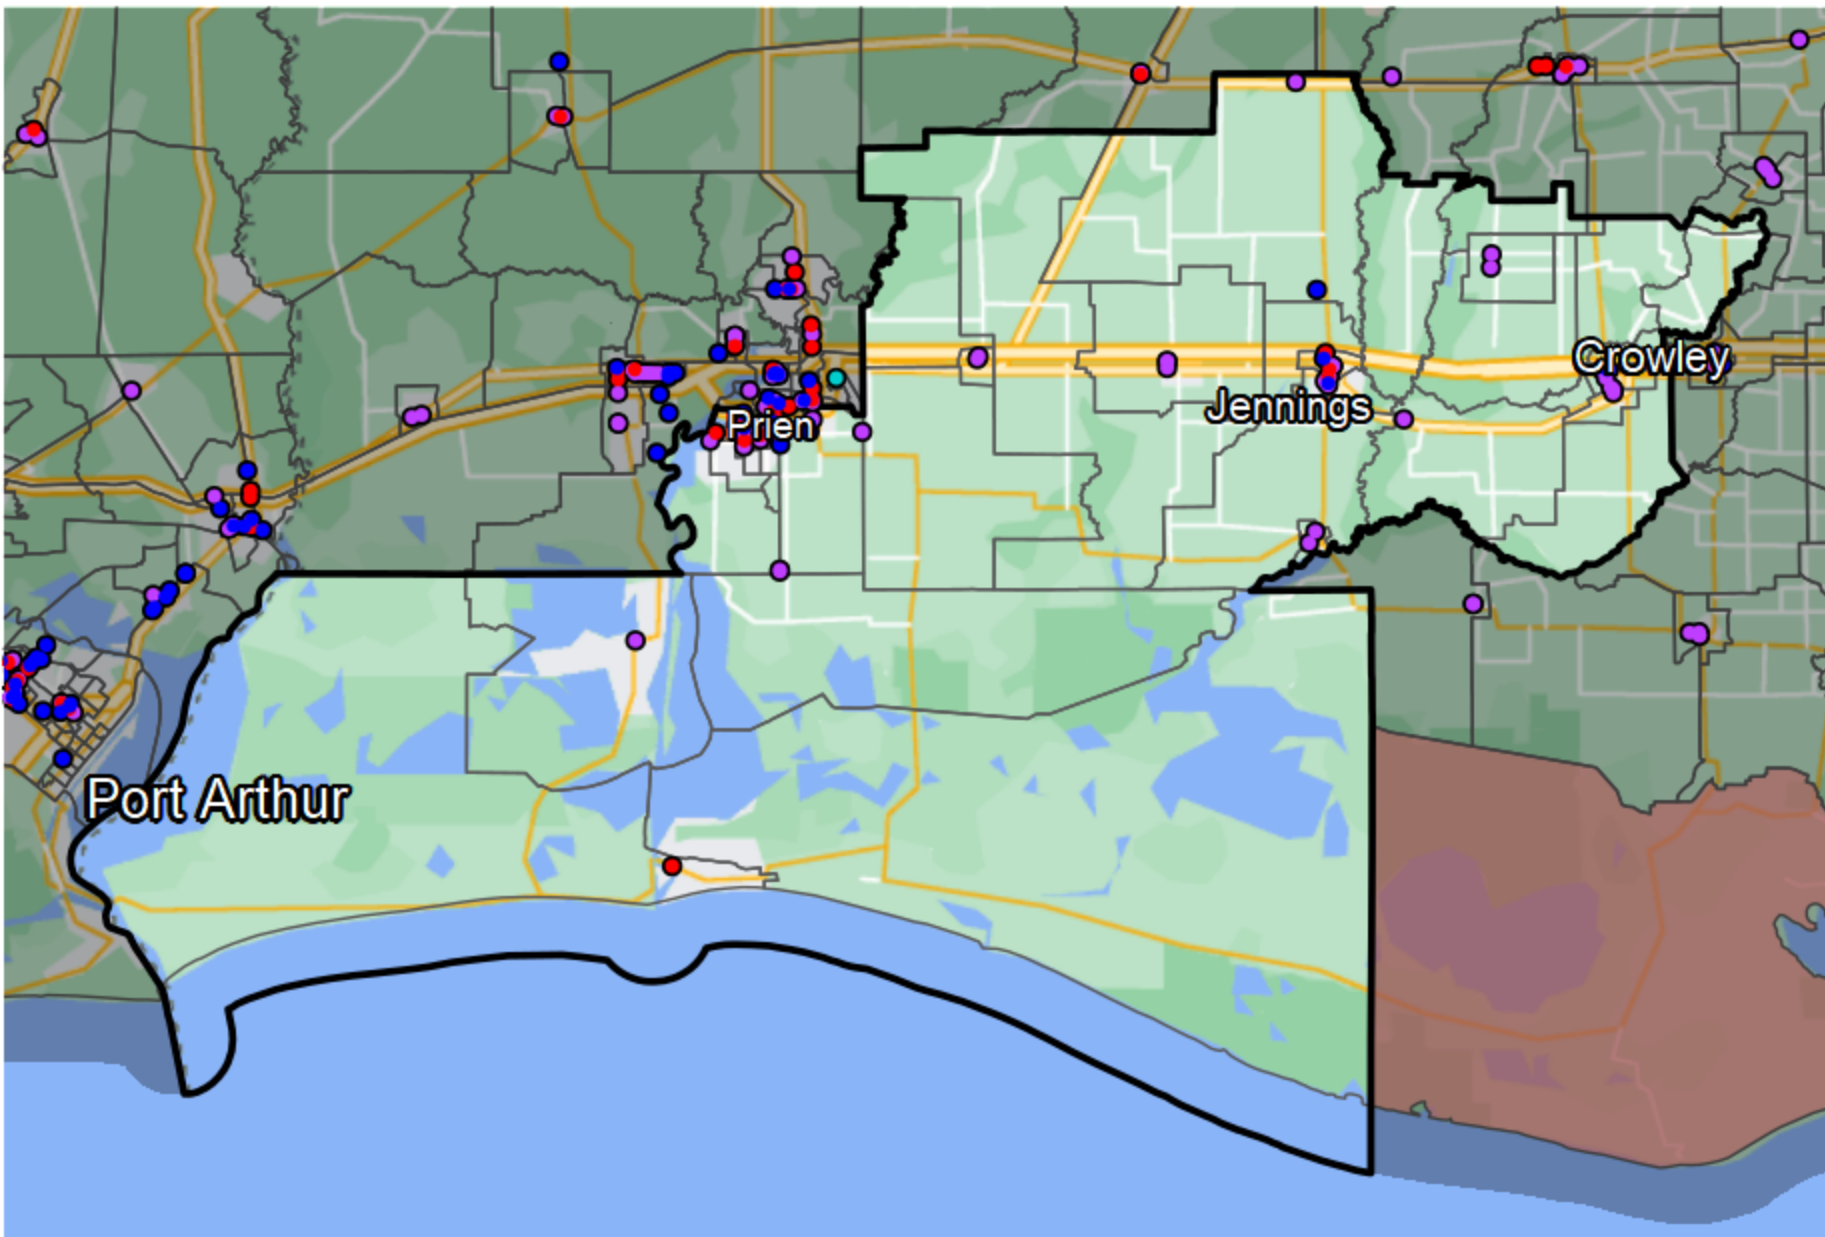

Louisiana - State Senate District 25

Banking Desert

No Branches within 10 Miles of Population Center

Financial Institutions

- Bank: 37
- Bank, Out-of-State: 8
- Credit Union: 6
- Credit Union, Out-of-State: 0