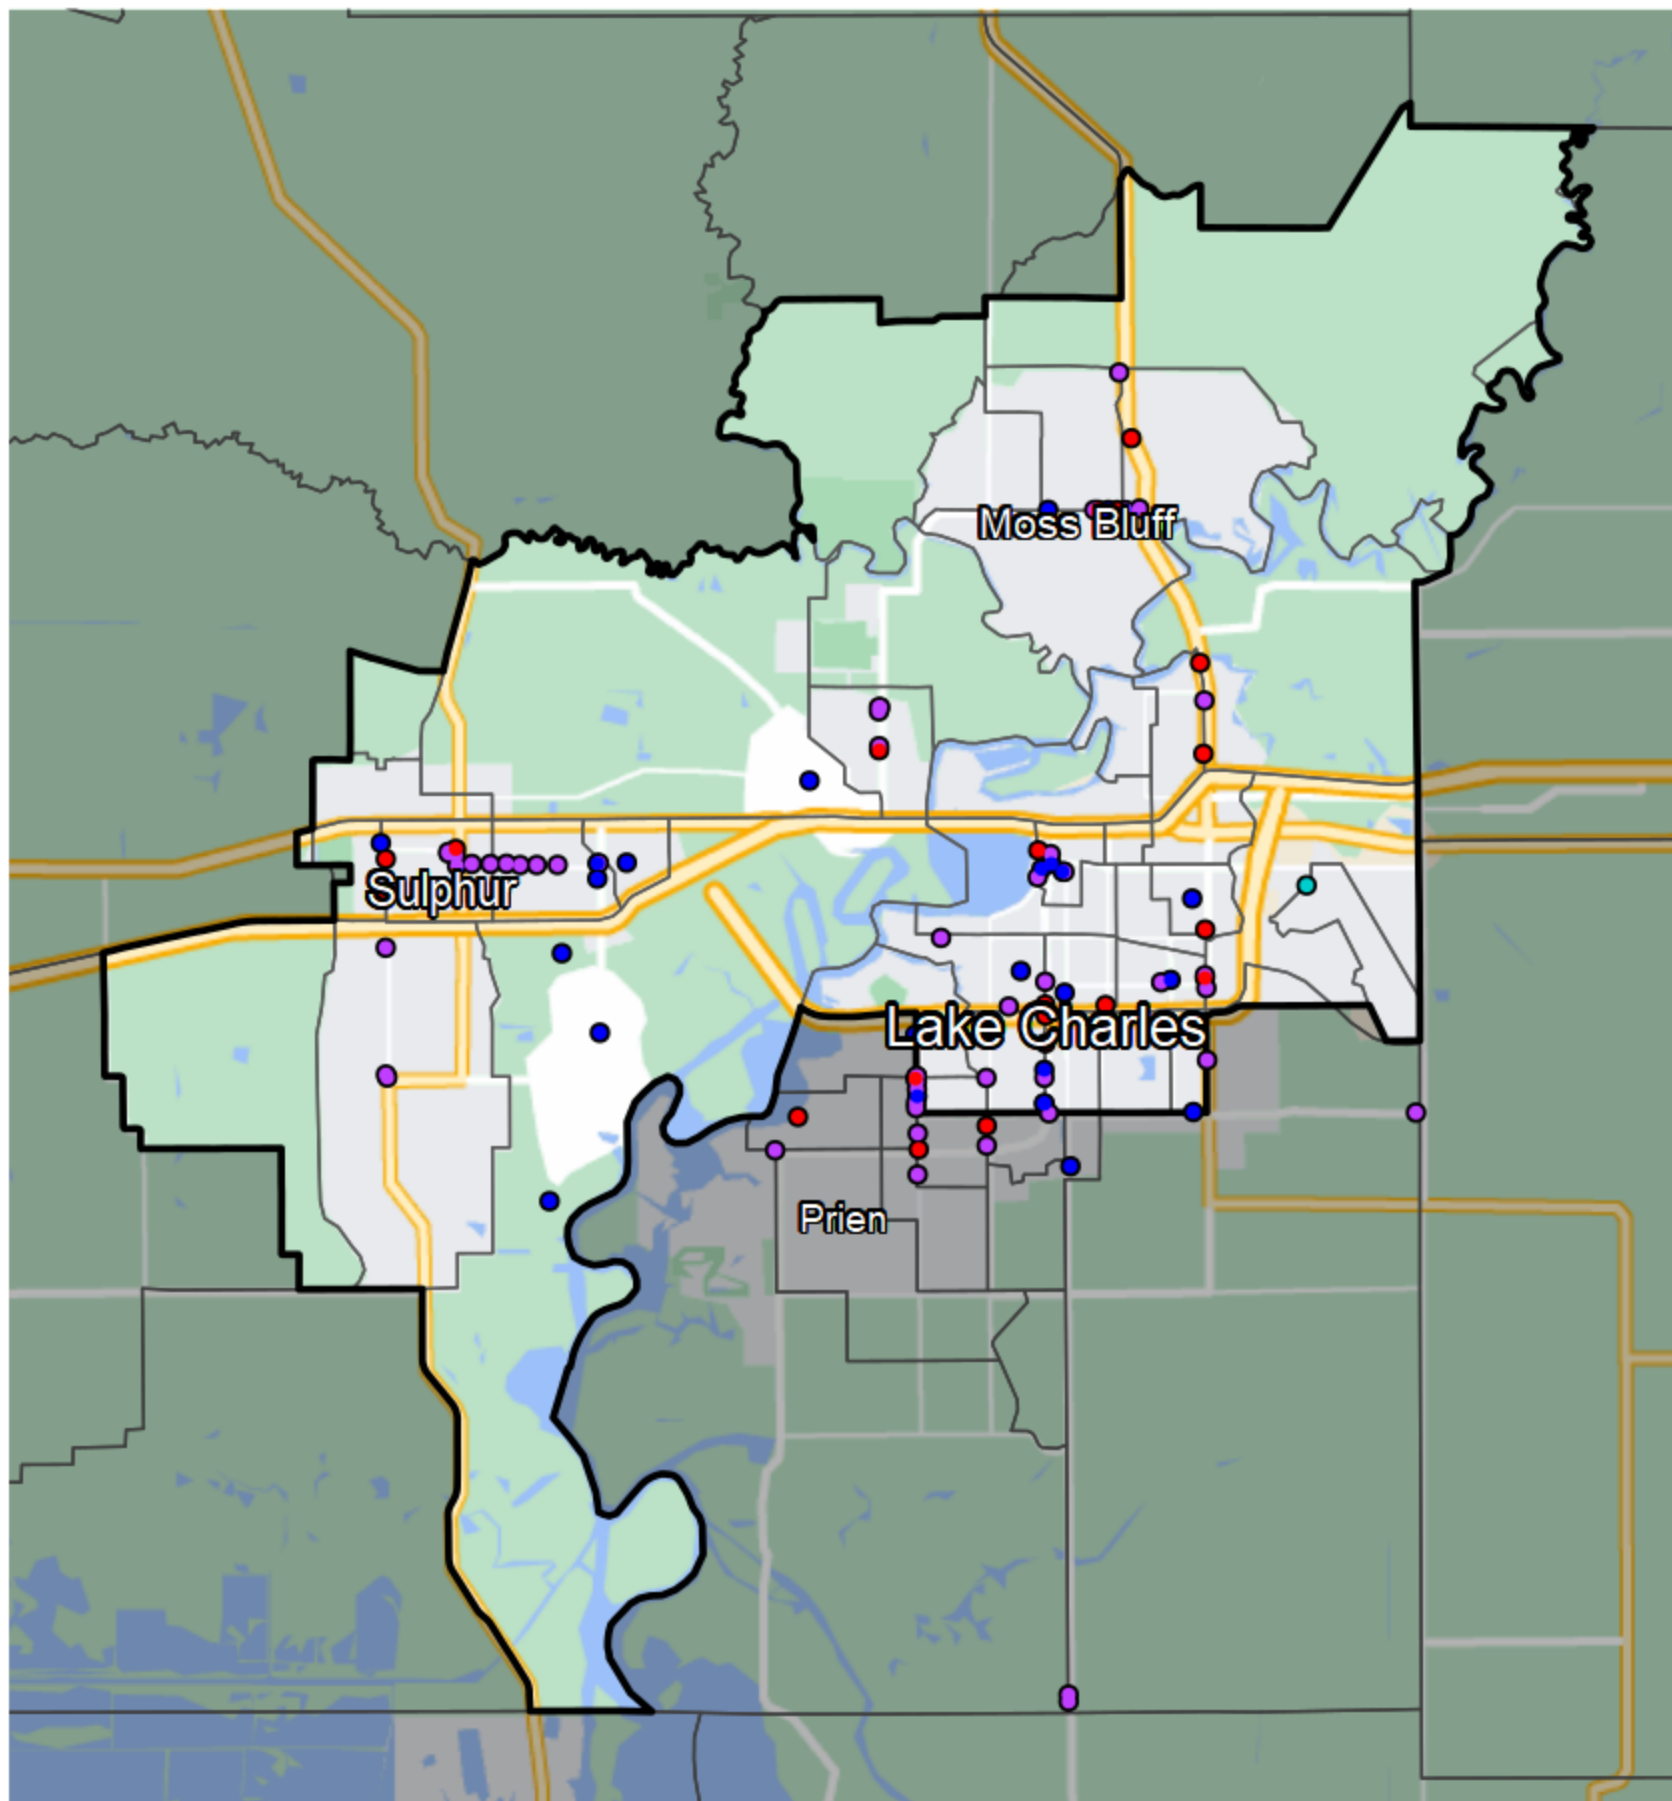

Louisiana - State Senate District 27

Banking Desert

No Branches within 10 Miles of Population Center

Financial Institutions

- Bank: 38
- Bank, Out-of-State: 16
- Credit Union: 22
- Credit Union, Out-of-State: 1