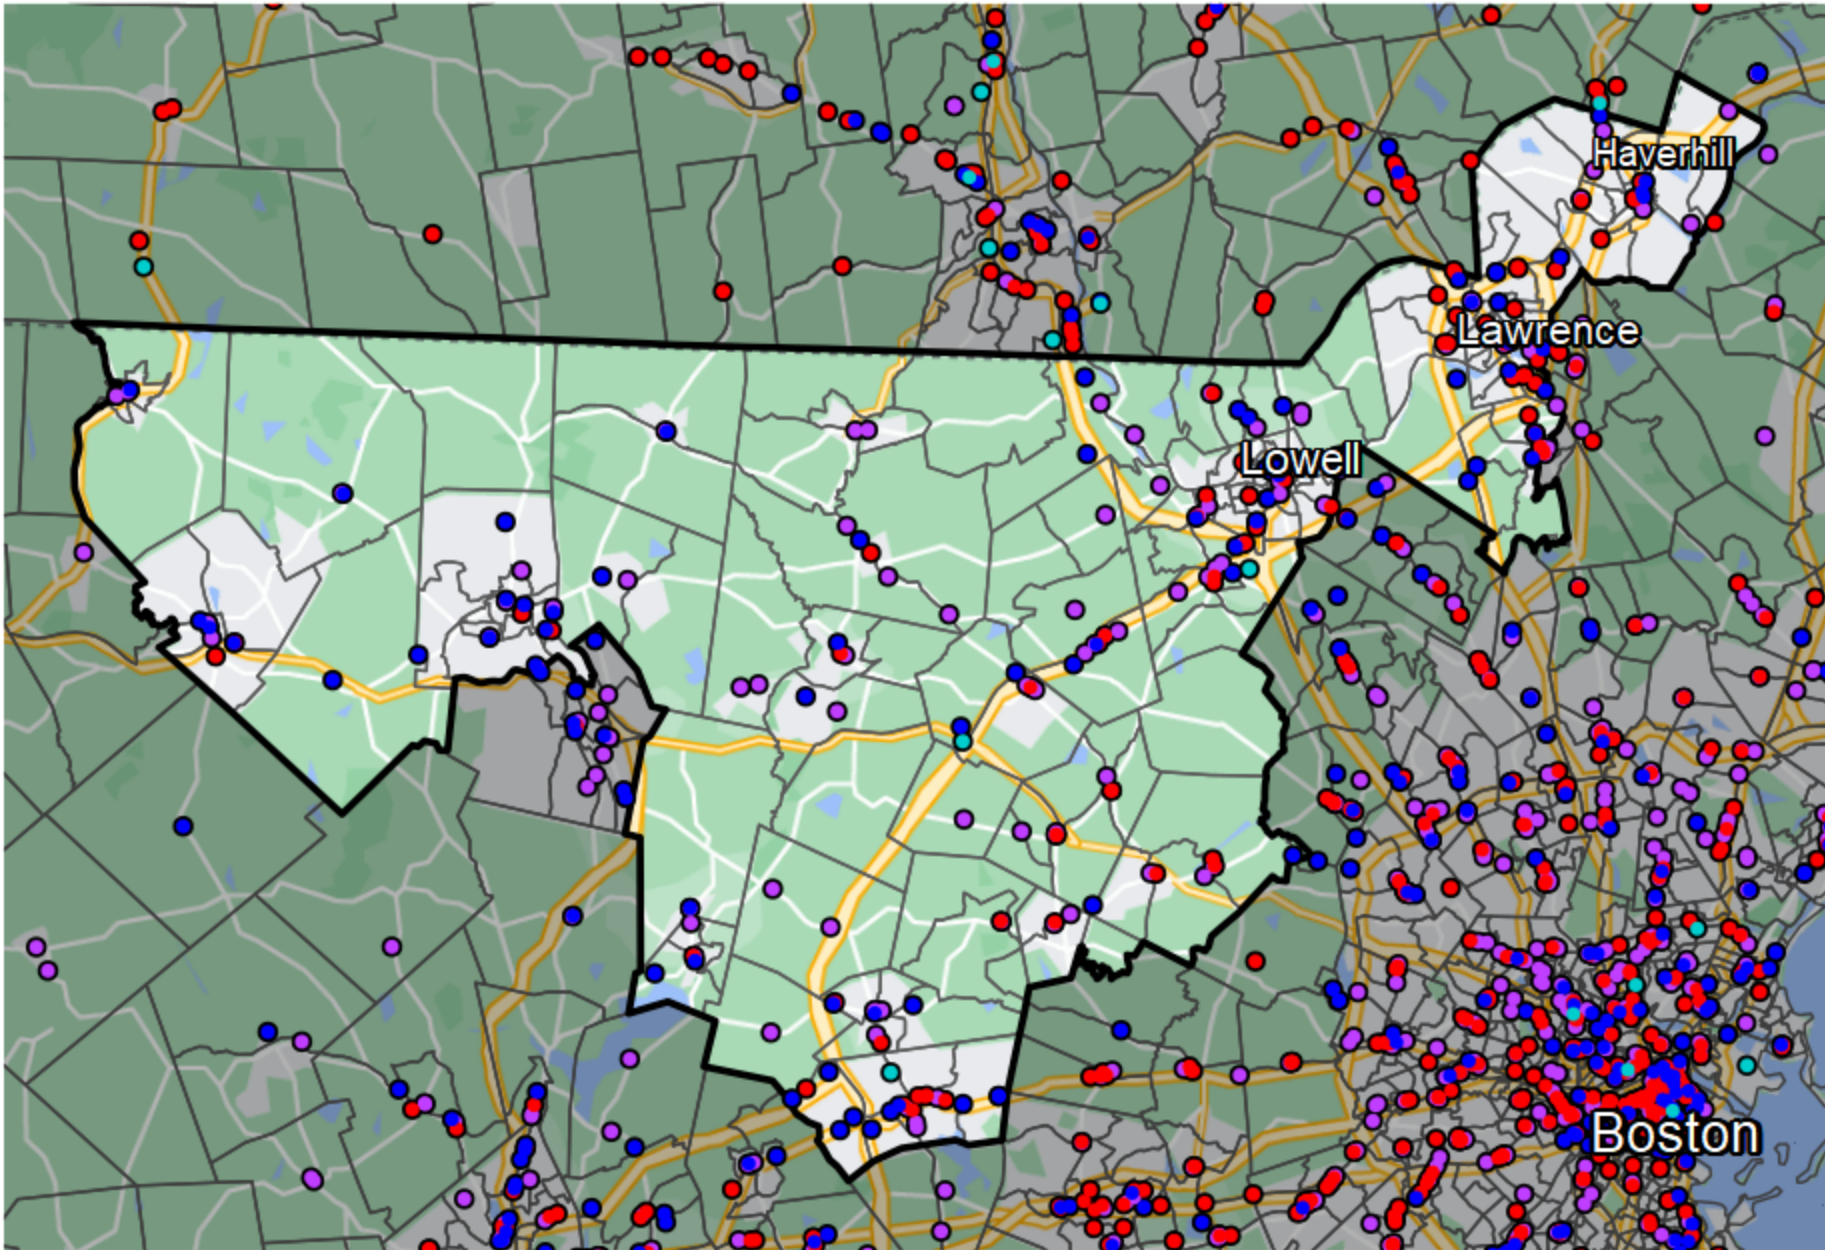

Massachusetts - Congressional District 3

Banking Desert

No Branches within 10 Miles of Population Center

Financial Institutions

- Bank: 95
- Bank, Out-of-State: 72
- Credit Union: 79
- Credit Union, Out-of-State: 3

Sources: NCUA, FDIC, UW-Madison Population Lab, CDFI, US Census, Google Maps, CUNA