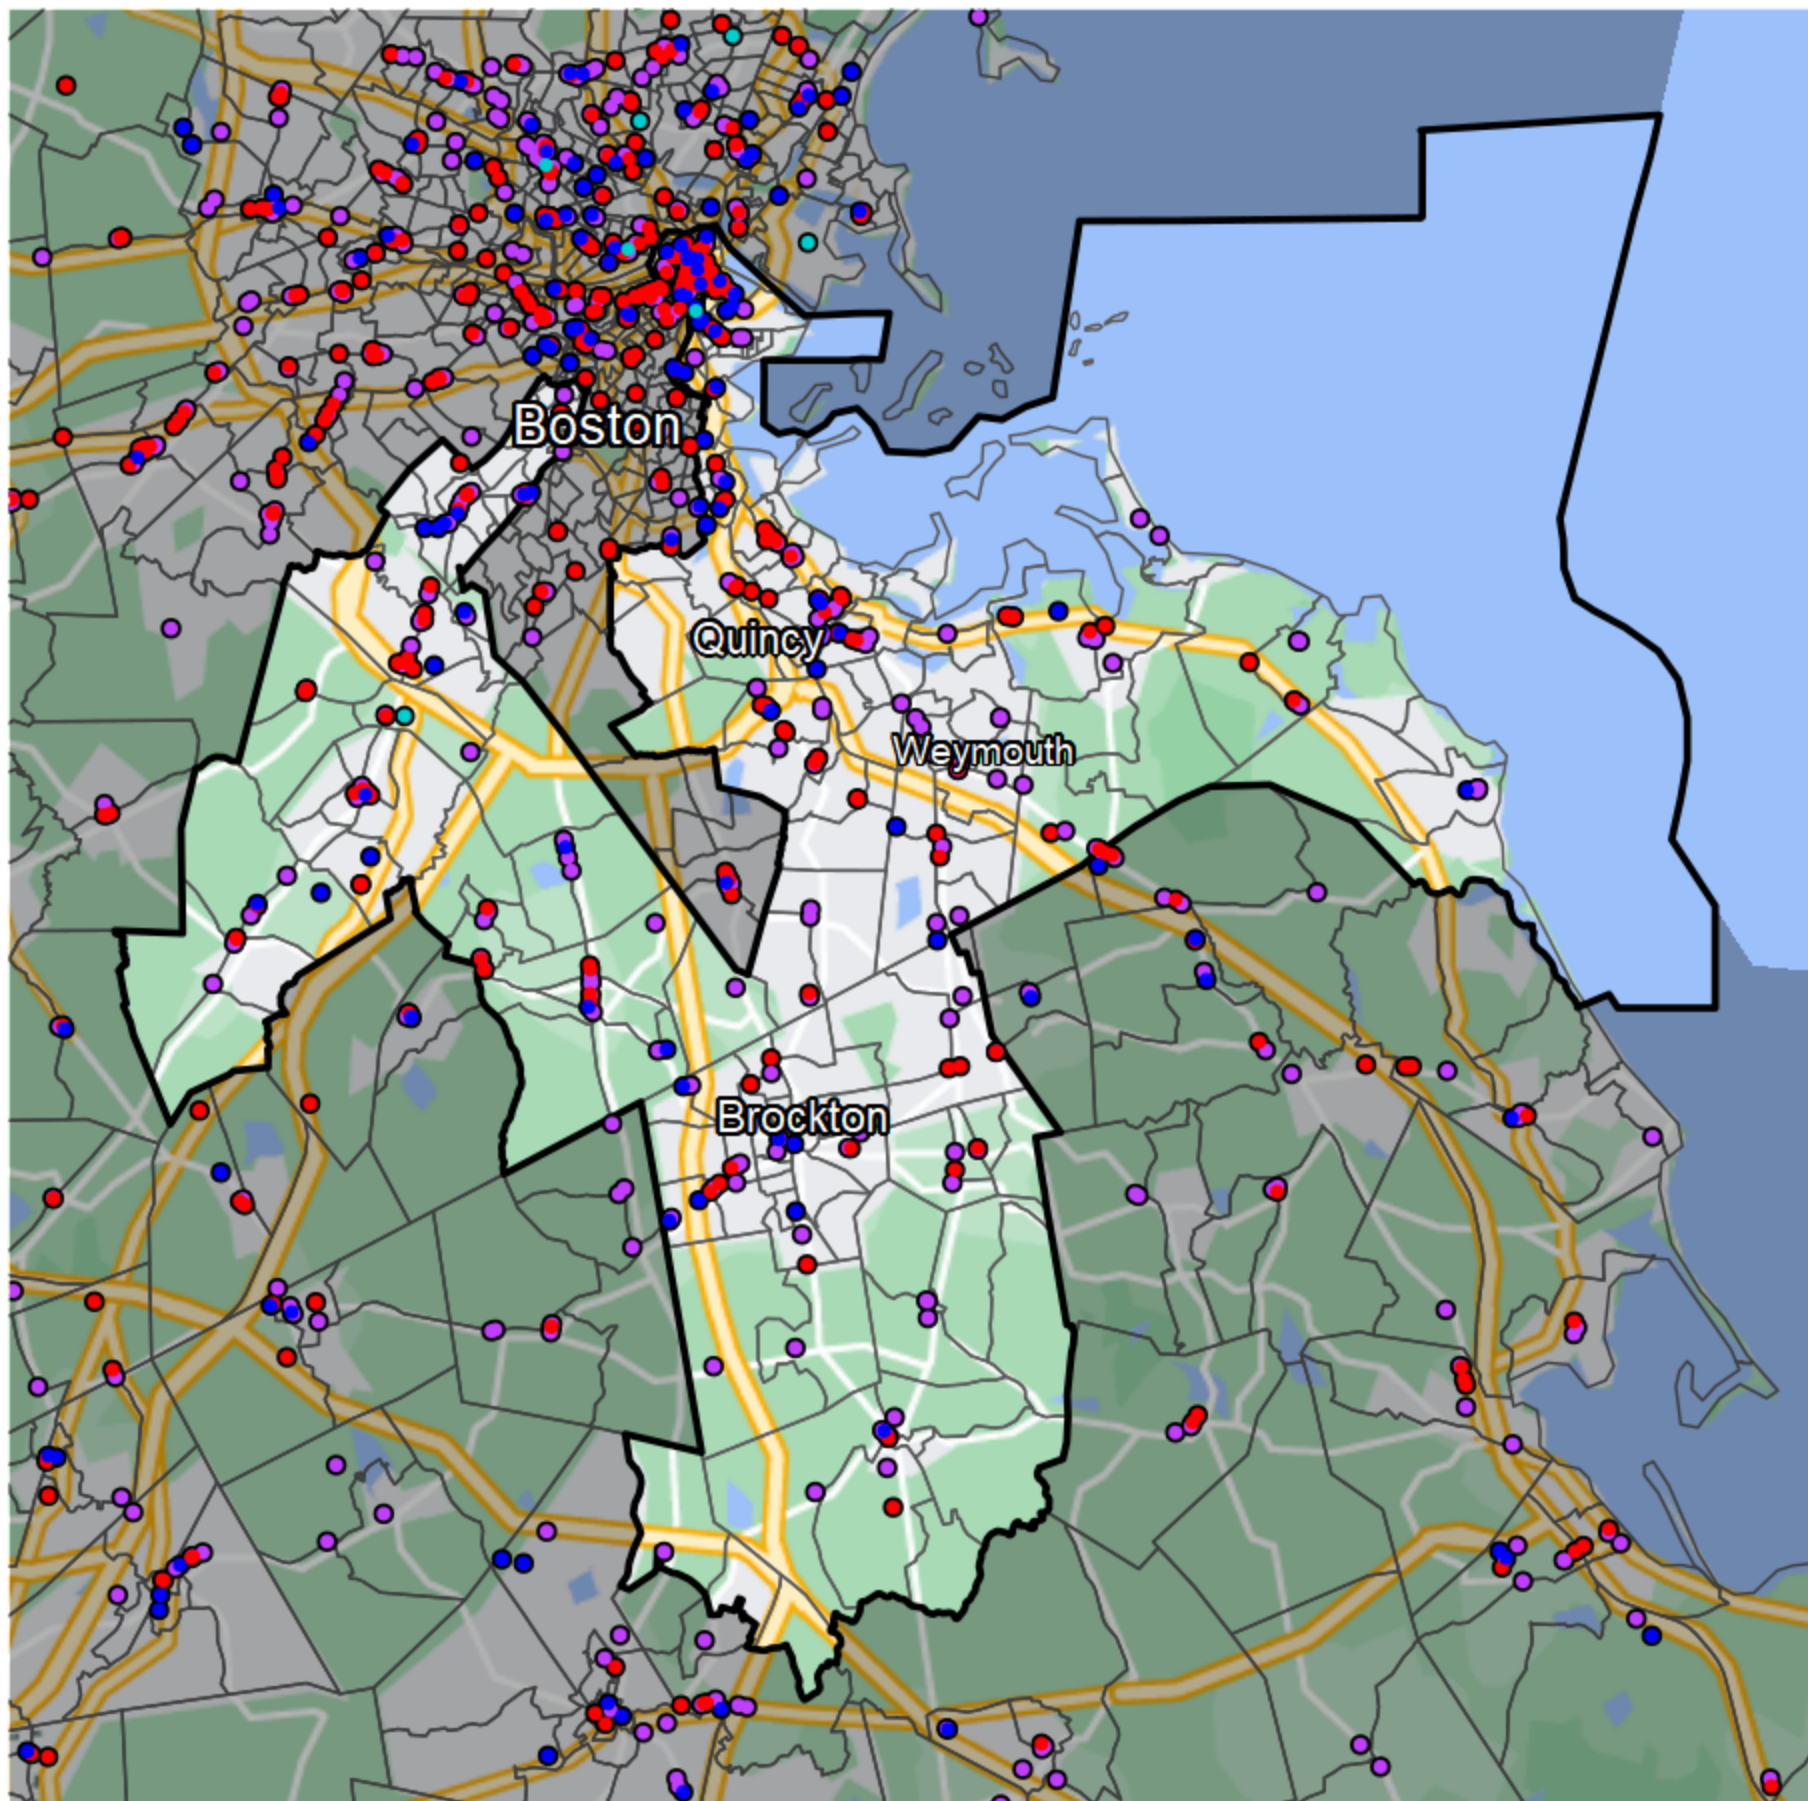

Massachusetts - Congressional District 8

Banking Desert

No Branches within 10 Miles of Population Center

Financial Institutions

- Bank: 152
- Bank, Out-of-State: 152
- Credit Union: 58
- Credit Union, Out-of-State: 2