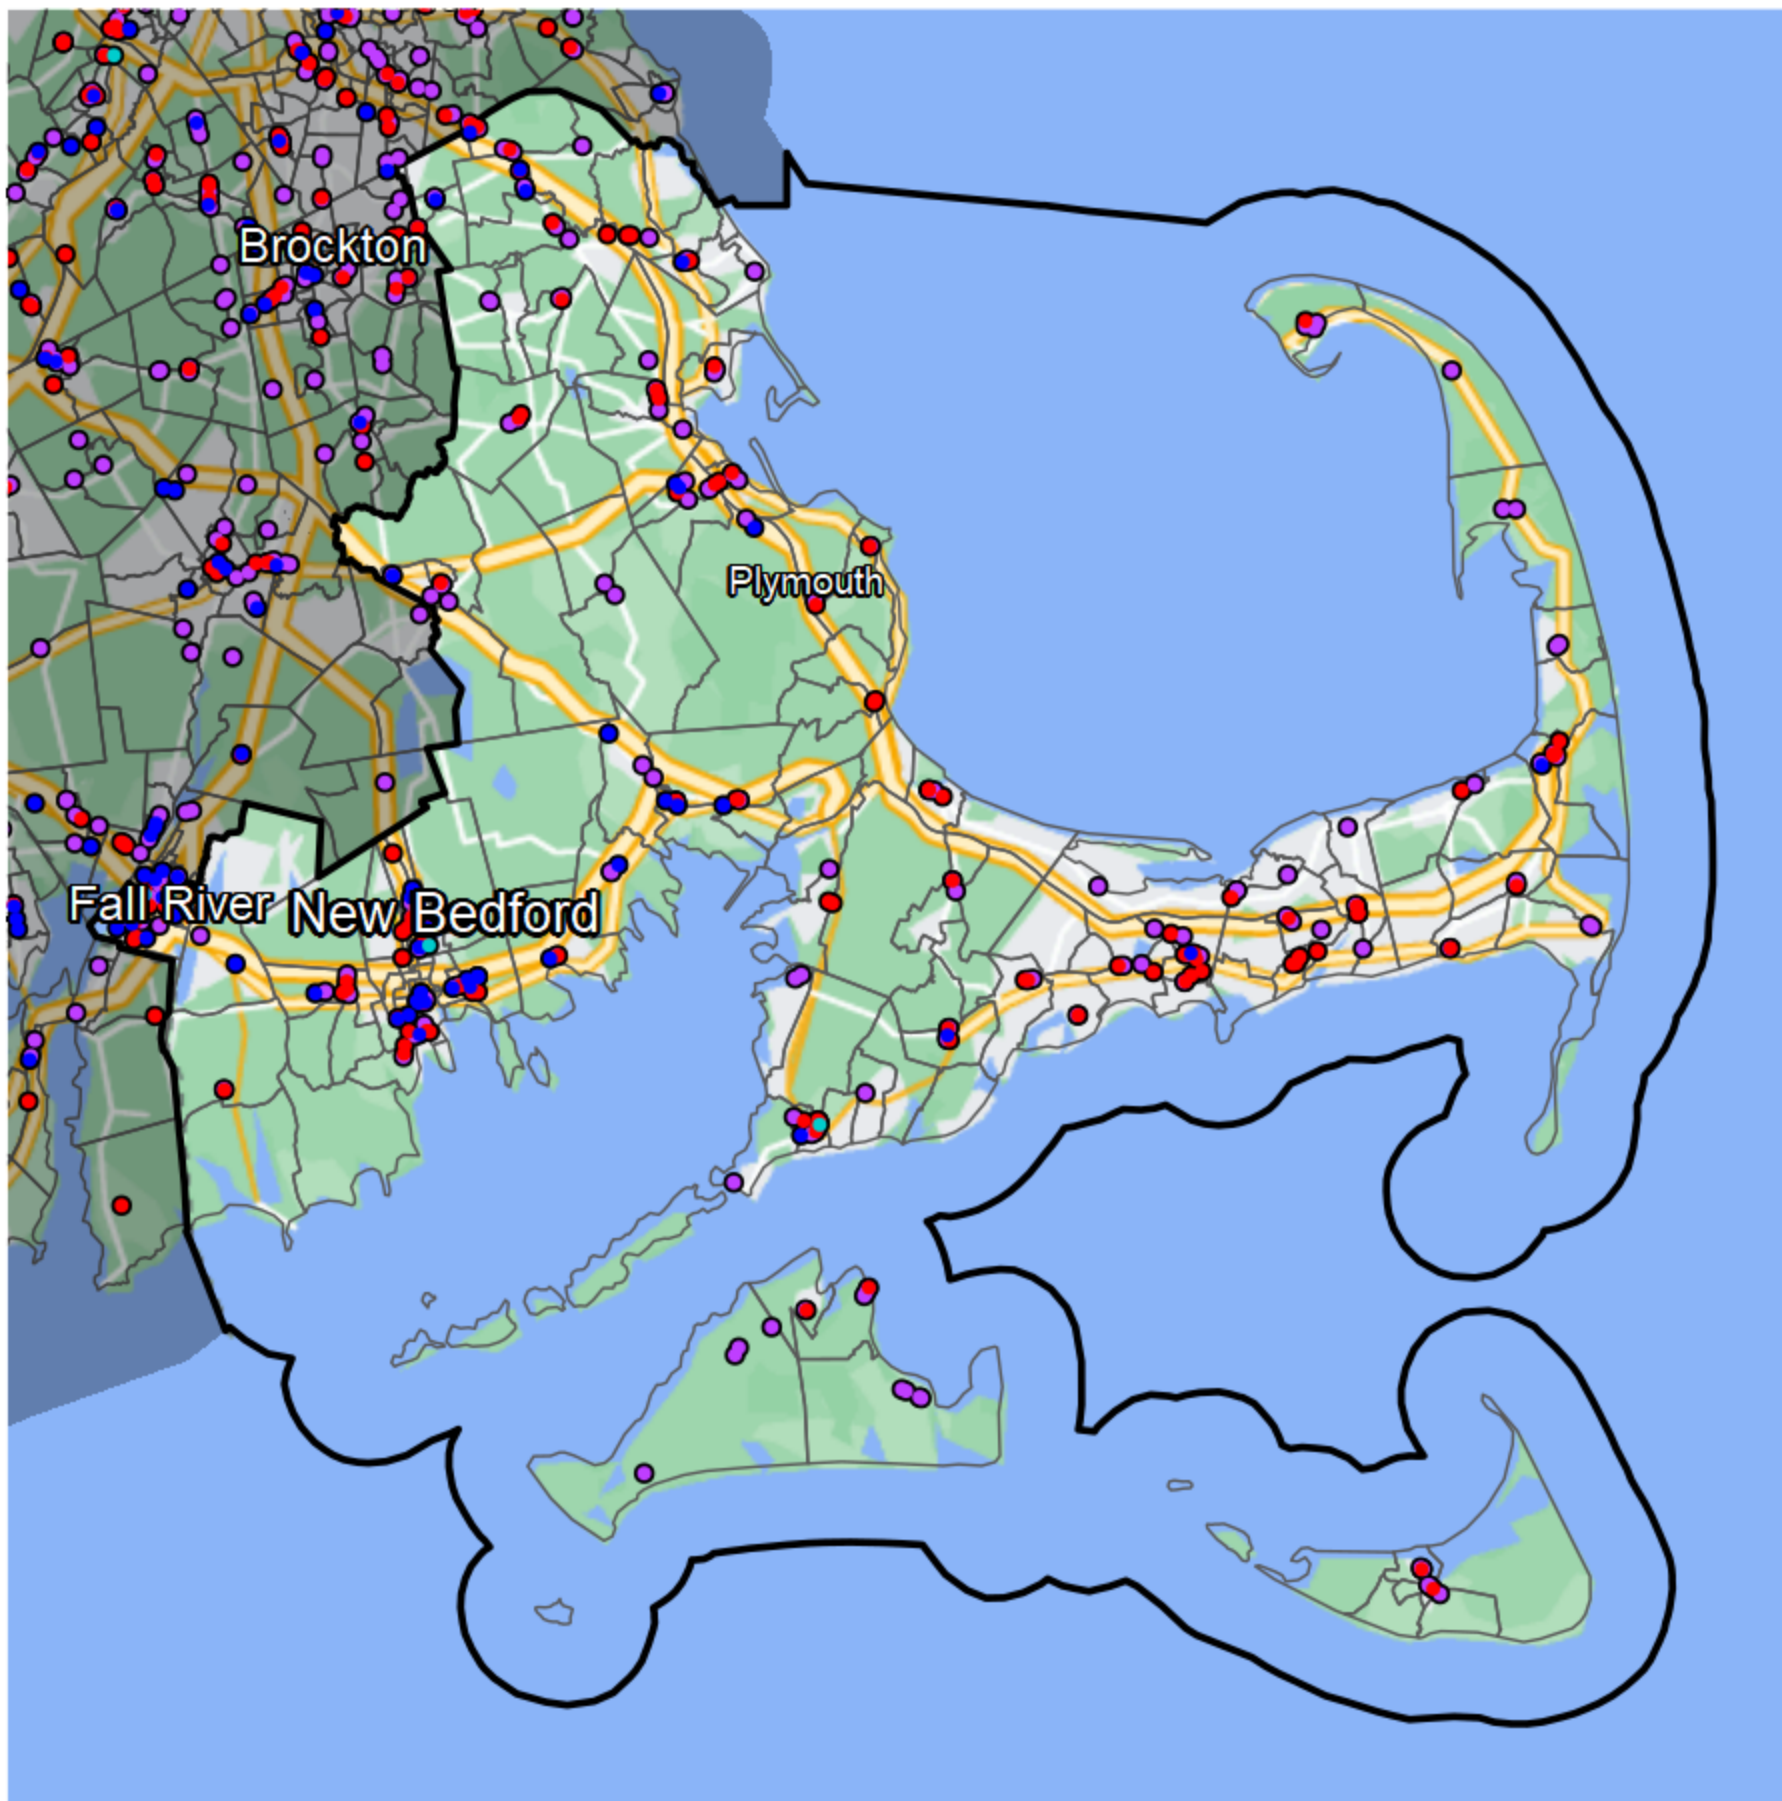

Massachusetts - Congressional District 9

Banking Desert

■ No Branches within 10 Miles of Population Center

Financial Institutions

- Bank: 147
- Bank, Out-of-State: 109
- Credit Union: 48
- Credit Union, Out-of-State: 2