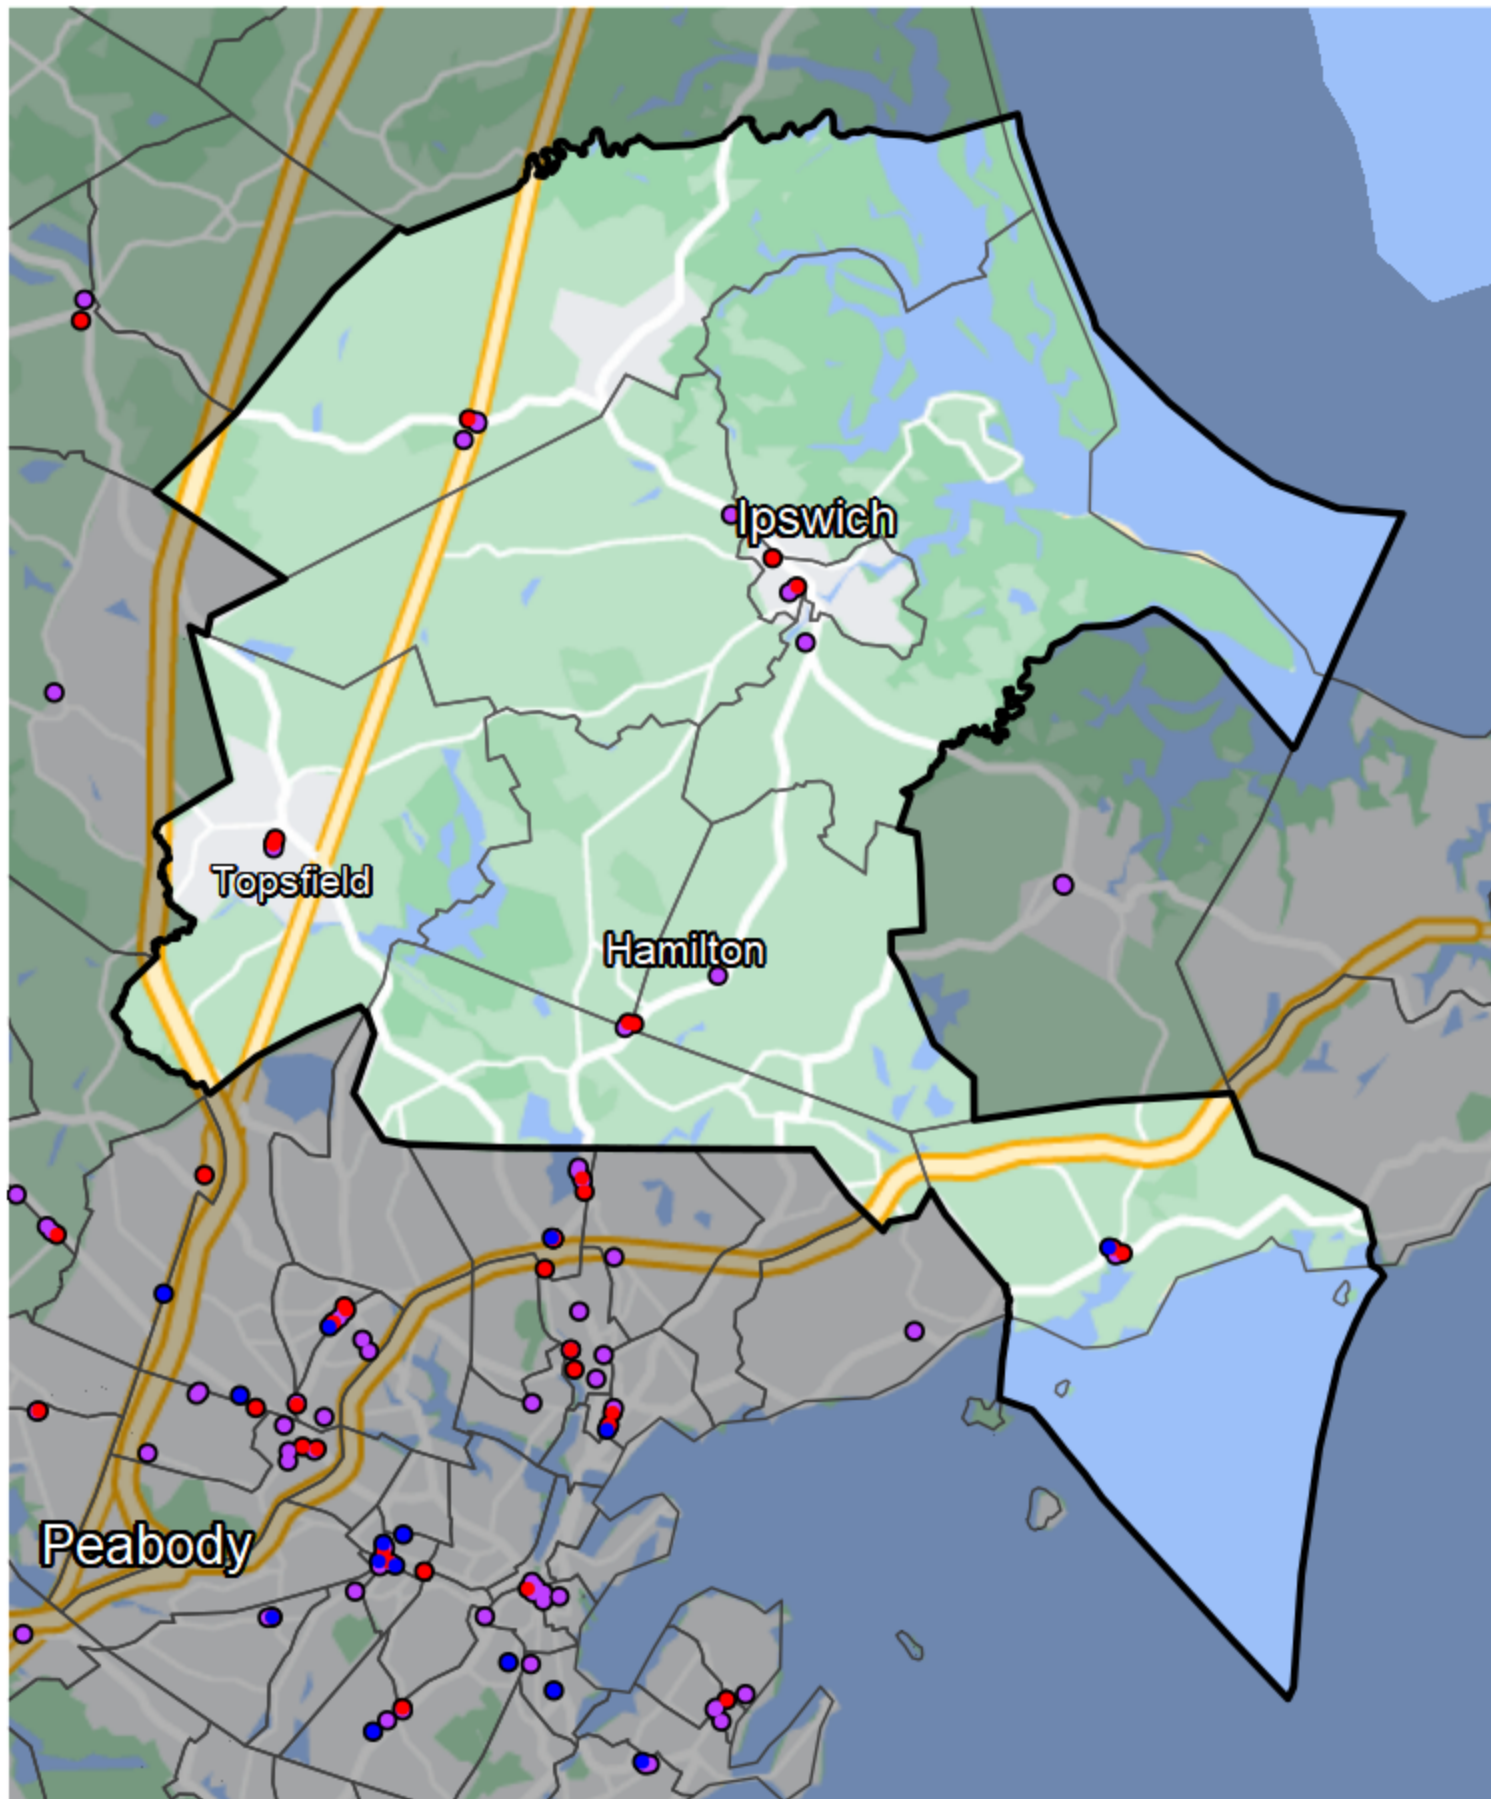

Massachusetts - 4th Essex District

Banking Desert

■ No Branches within 10 Miles of Population Center

Financial Institutions

- Bank: 11
- Bank, Out-of-State: 10
- Credit Union: 1
- Credit Union, Out-of-State: 0