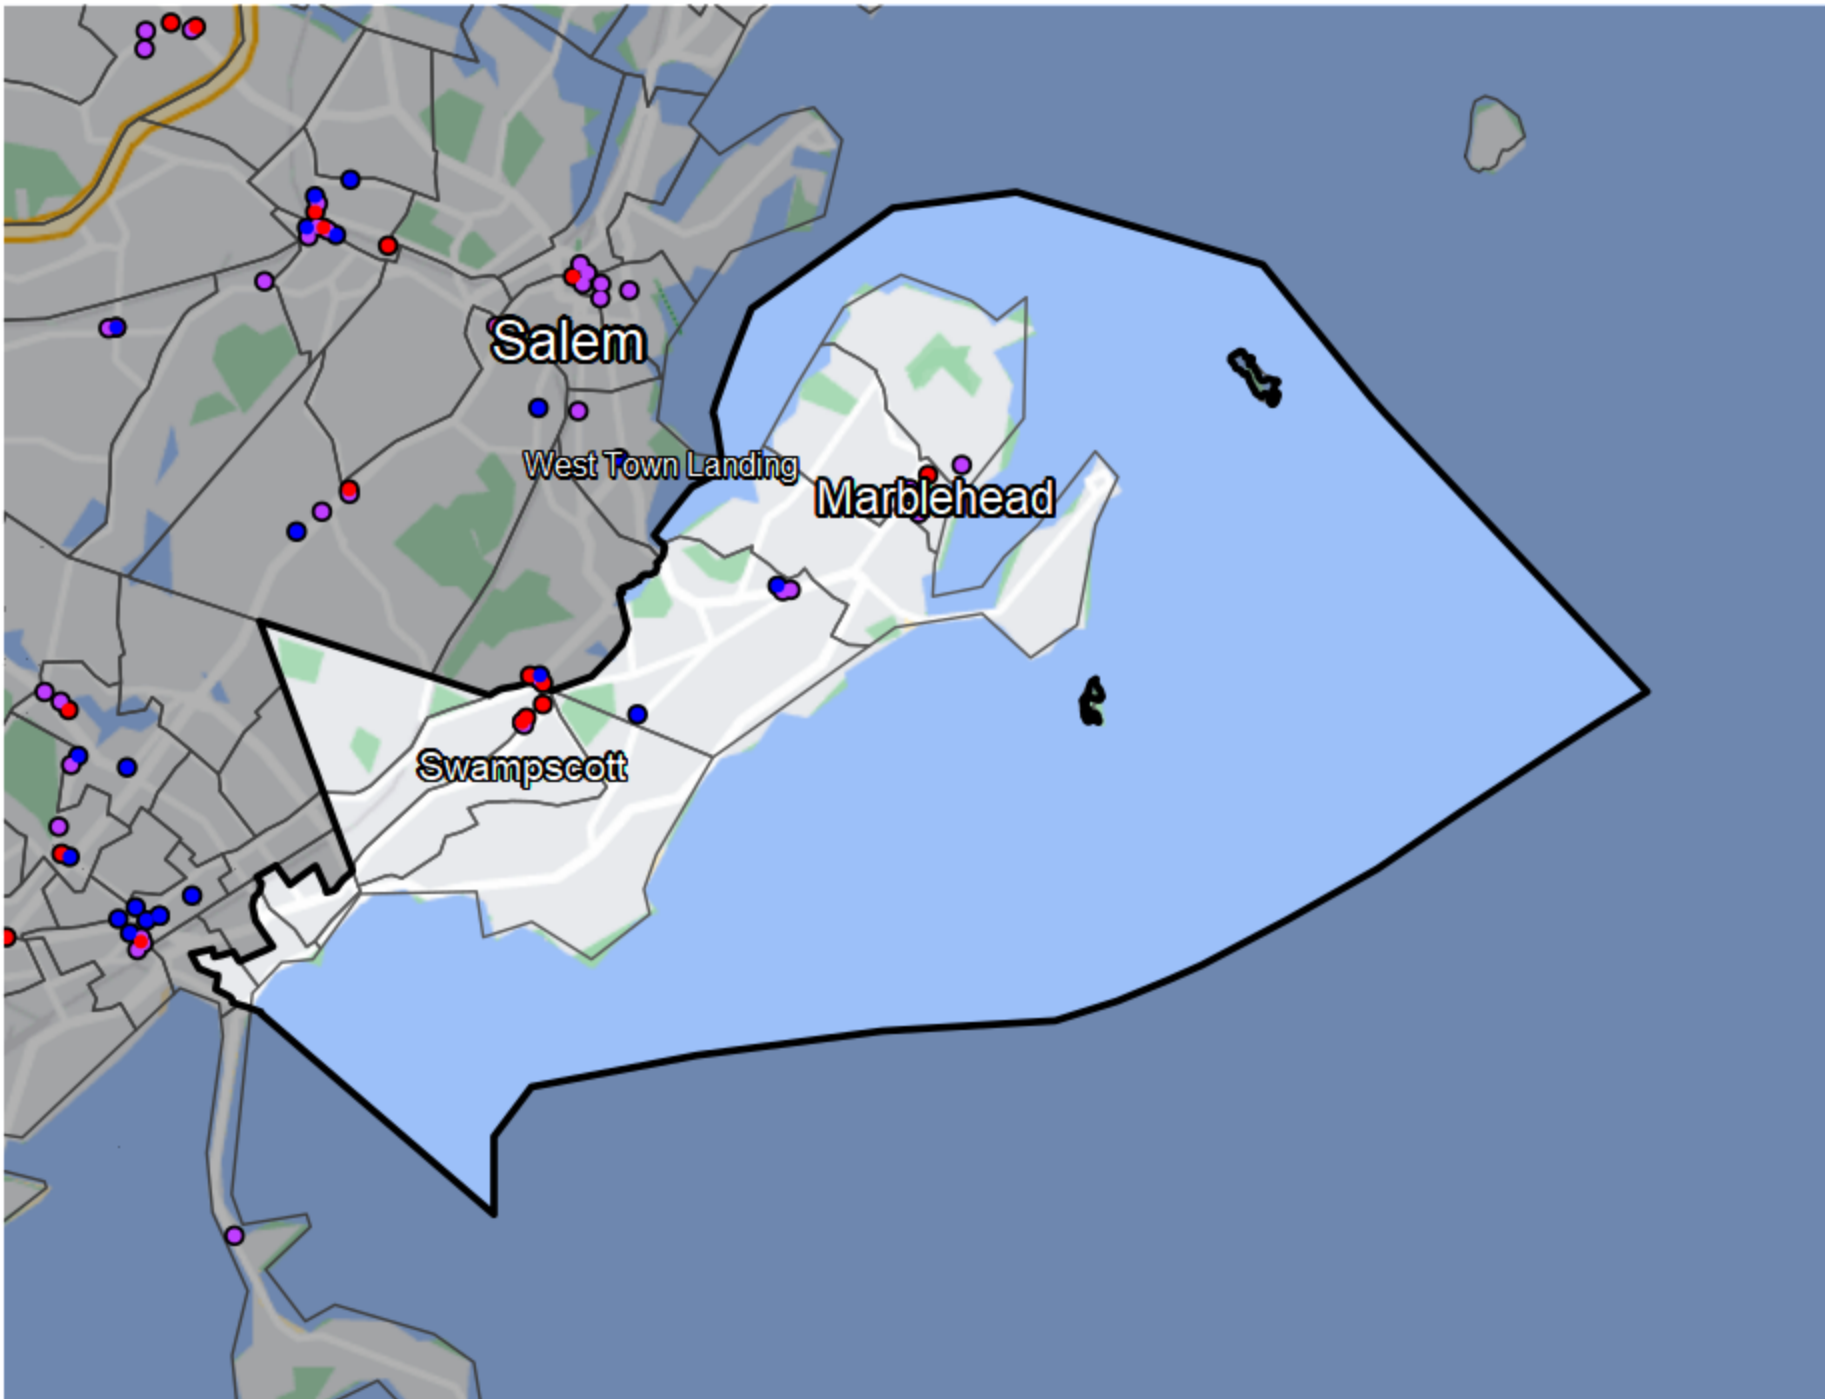

Massachusetts - 8th Essex District

Financial Institutions

- Bank: 8
- Bank, Out-of-State: 4
- Credit Union: 2
- Credit Union, Out-of-State: 0

Banking Desert

- No Branches within 10 Miles of Population Center