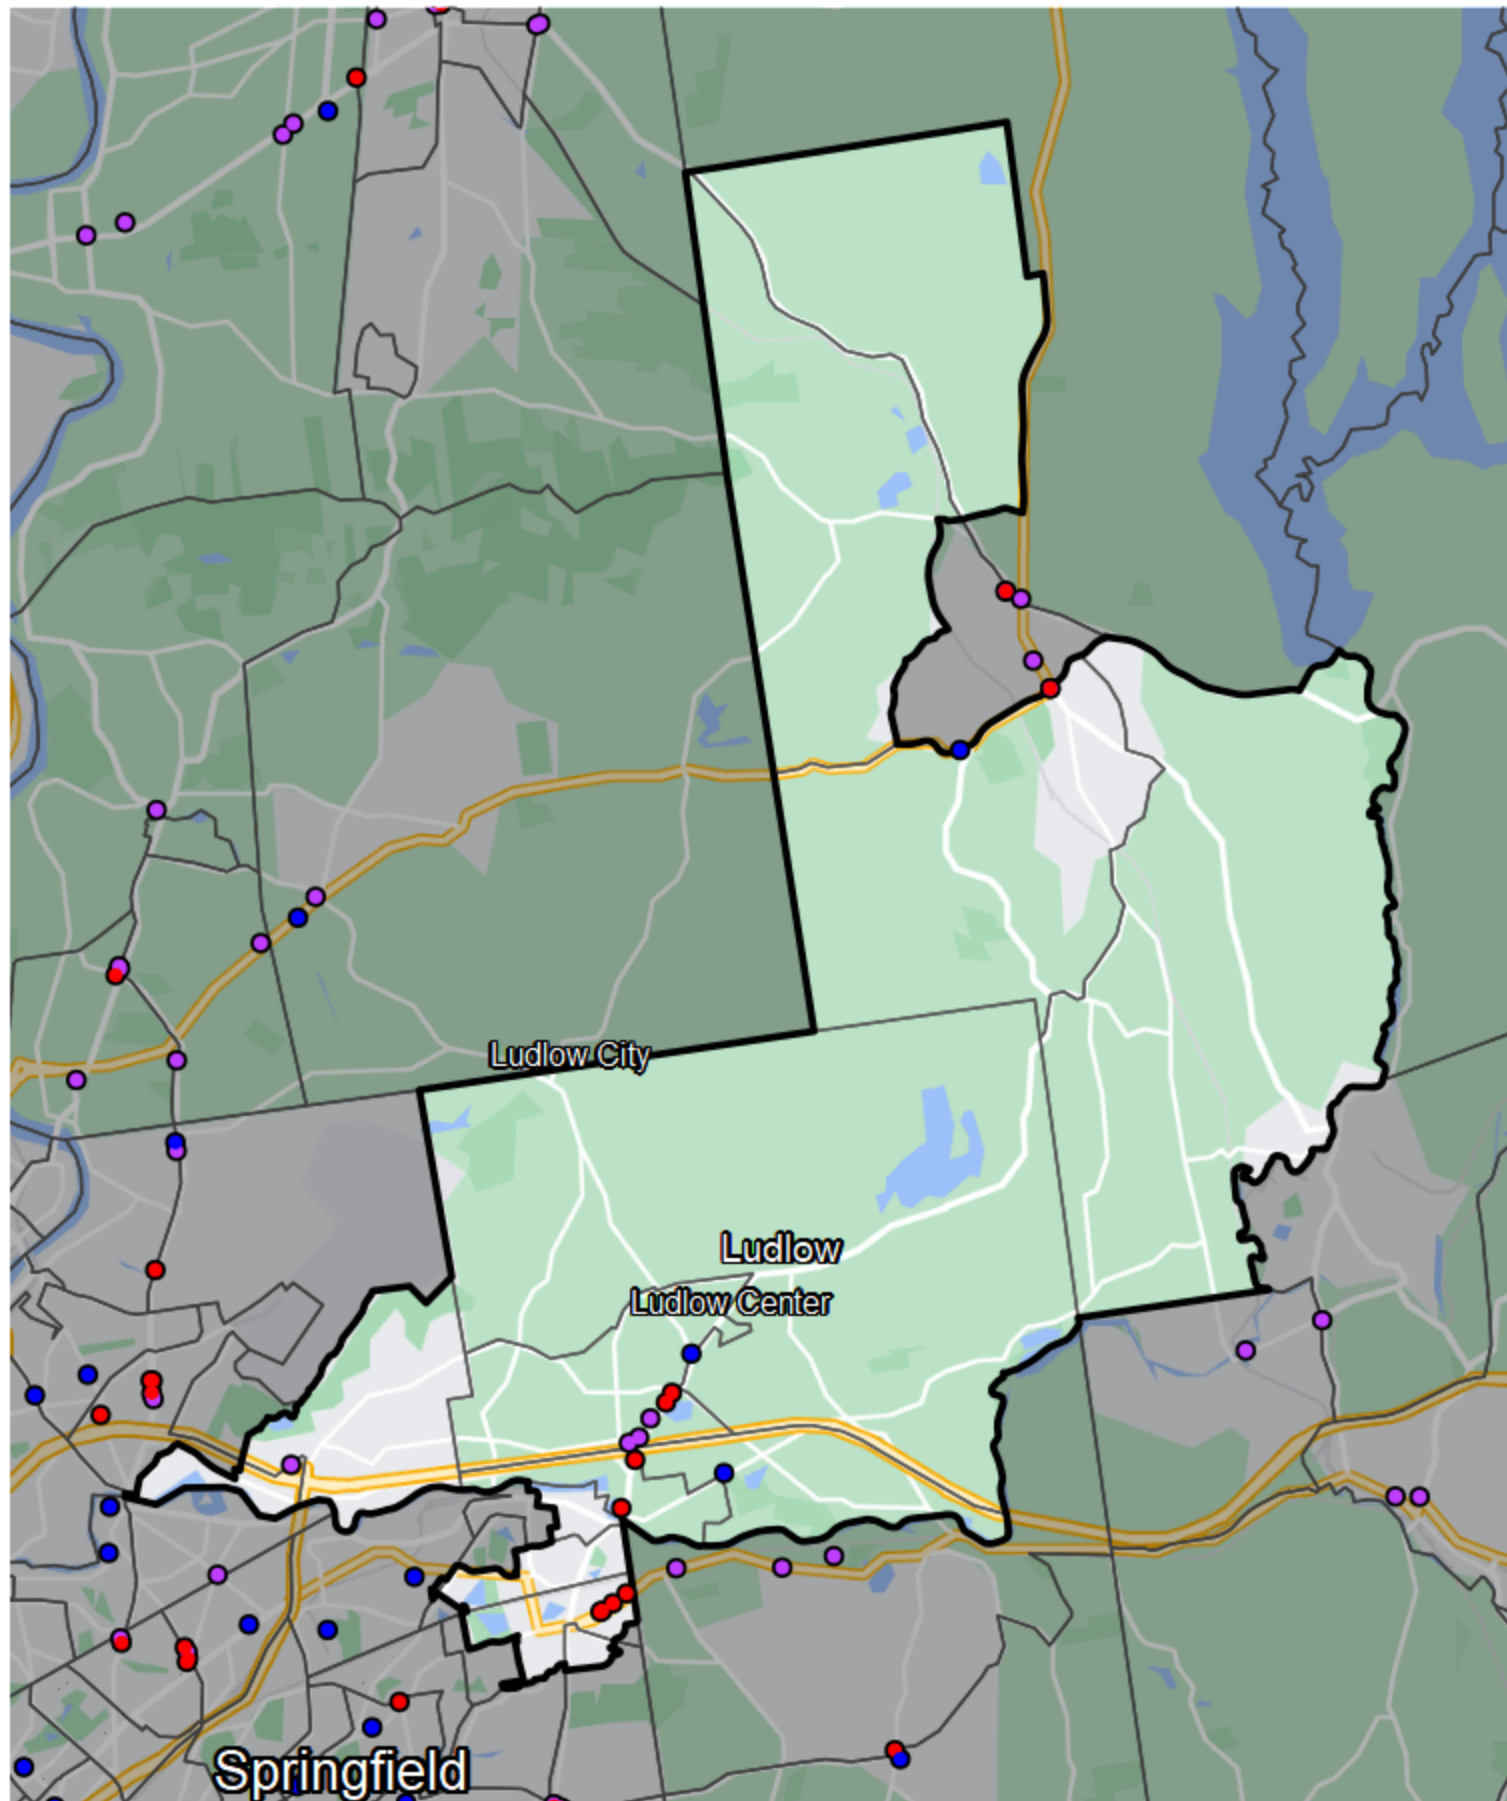

Massachusetts - 7th Hampden District

Banking Desert

No Branches within 10 Miles of Population Center

Financial Institutions

- Bank: 5
- Bank, Out-of-State: 9
- Credit Union: 3
- Credit Union, Out-of-State: 0