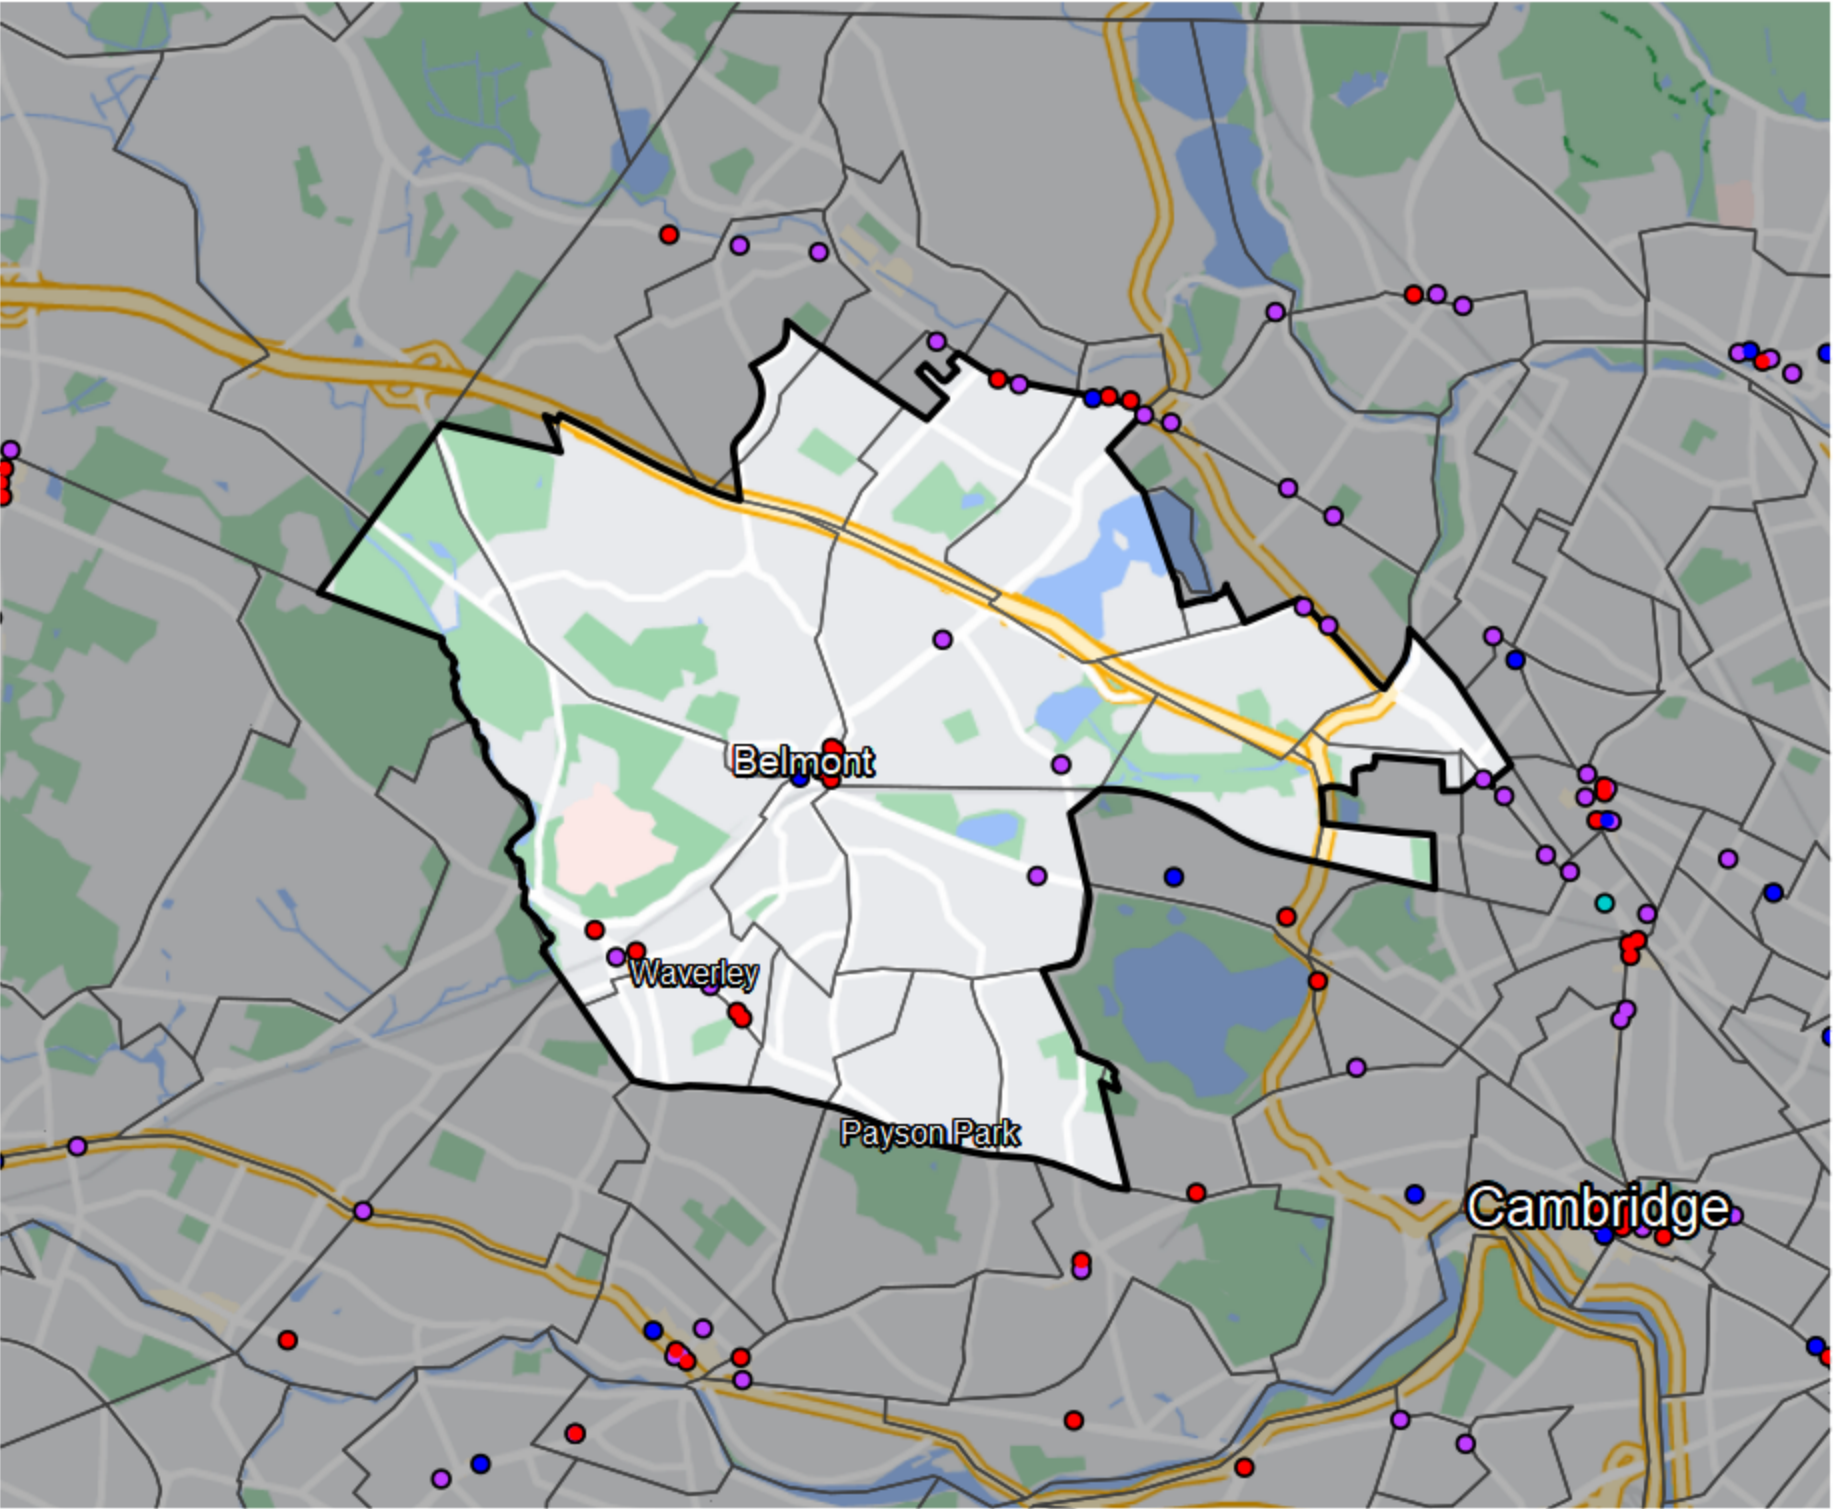

Massachusetts - 24th Middlesex District

- Banking Desert**
- No Branches within 10 Miles of Population Center
- Financial Institutions**
- Bank: 9
 - Bank, Out-of-State: 10
 - Credit Union: 2
 - Credit Union, Out-of-State: 0

Sources: NCUA, FDIC, UW-Madison Population Lab, CDFI, US Census, Google Maps, CUNA