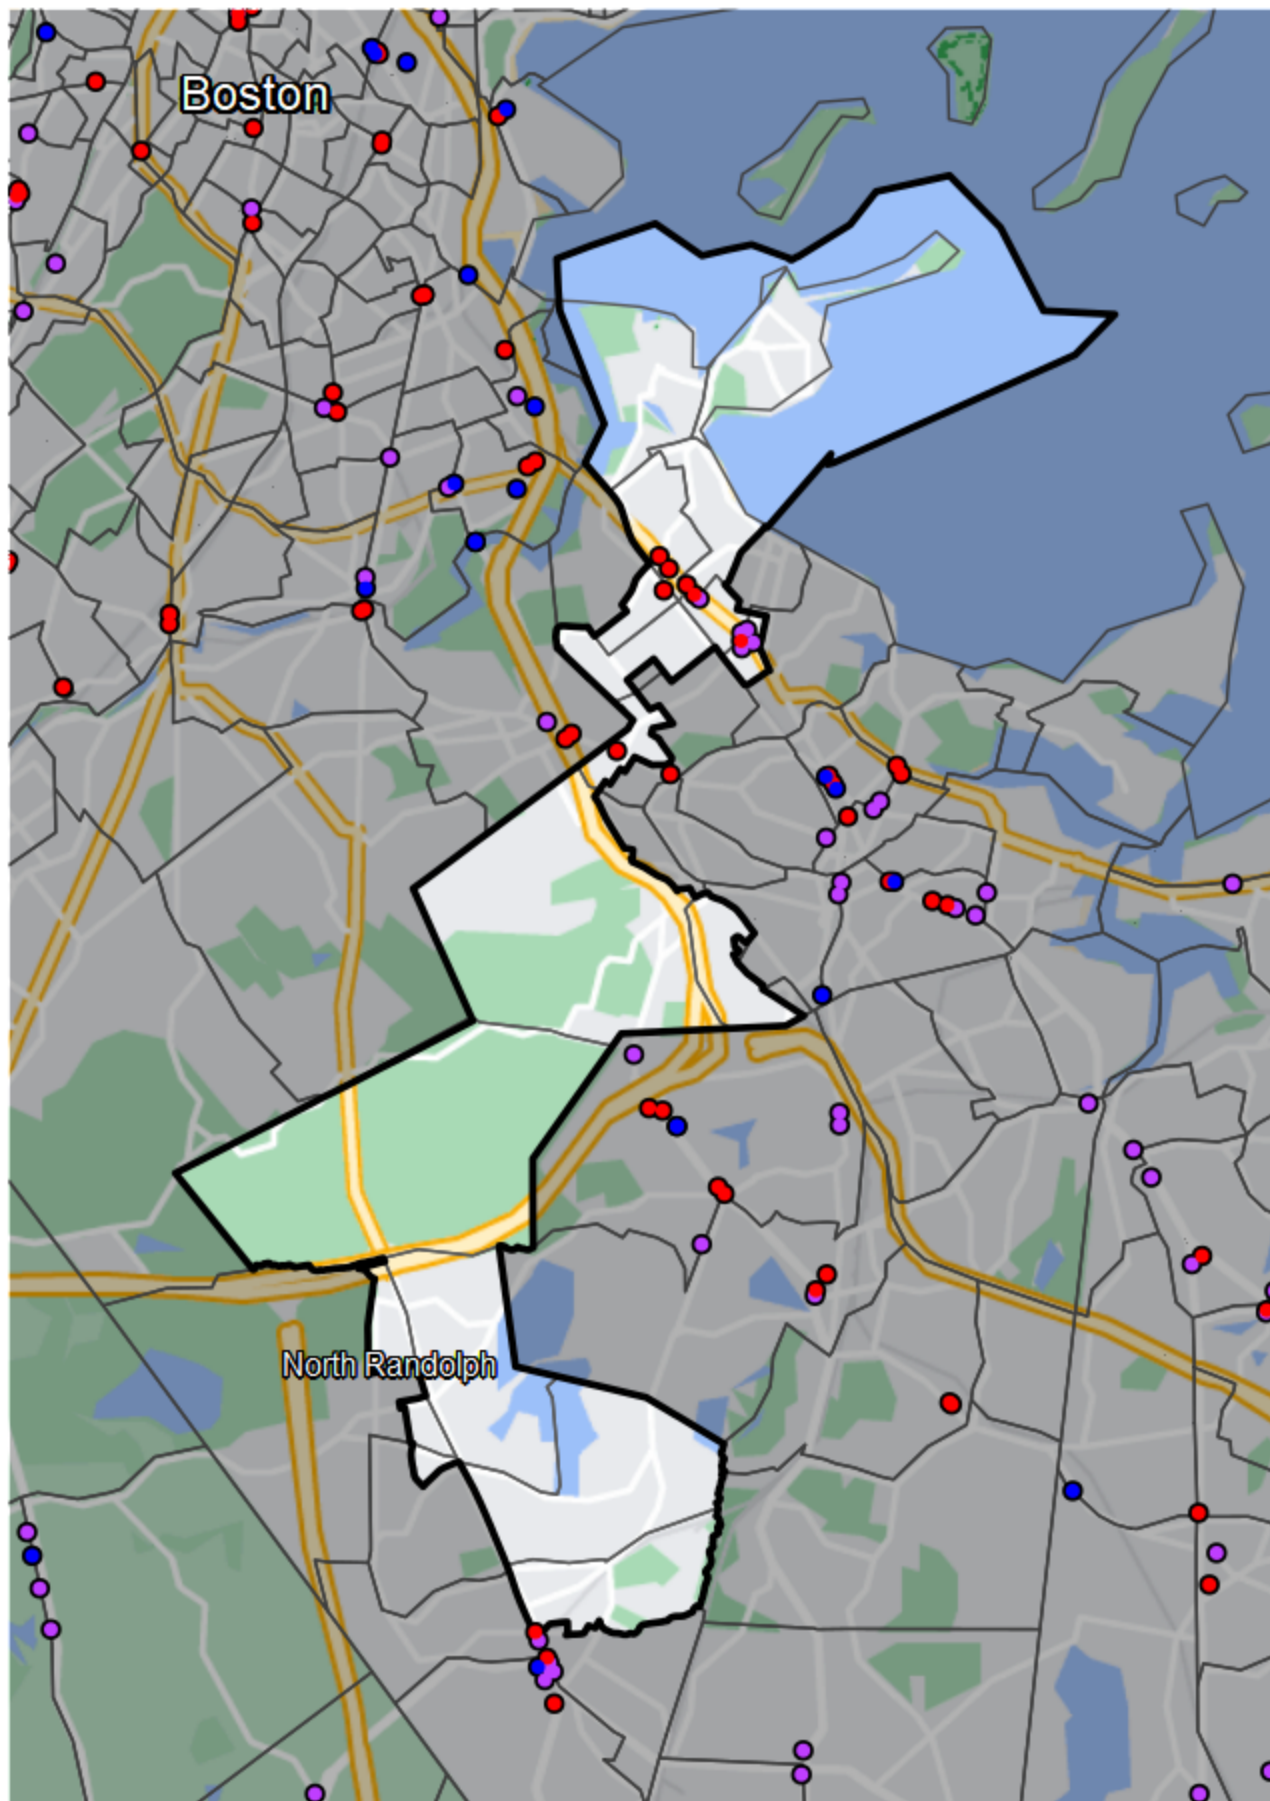

Massachusetts - 1st Norfolk District

Financial Institutions

- Bank: 5
- Bank, Out-of-State: 8
- Credit Union: 0
- Credit Union, Out-of-State: 0

Banking Desert

- No Branches within 10 Miles of Population Center