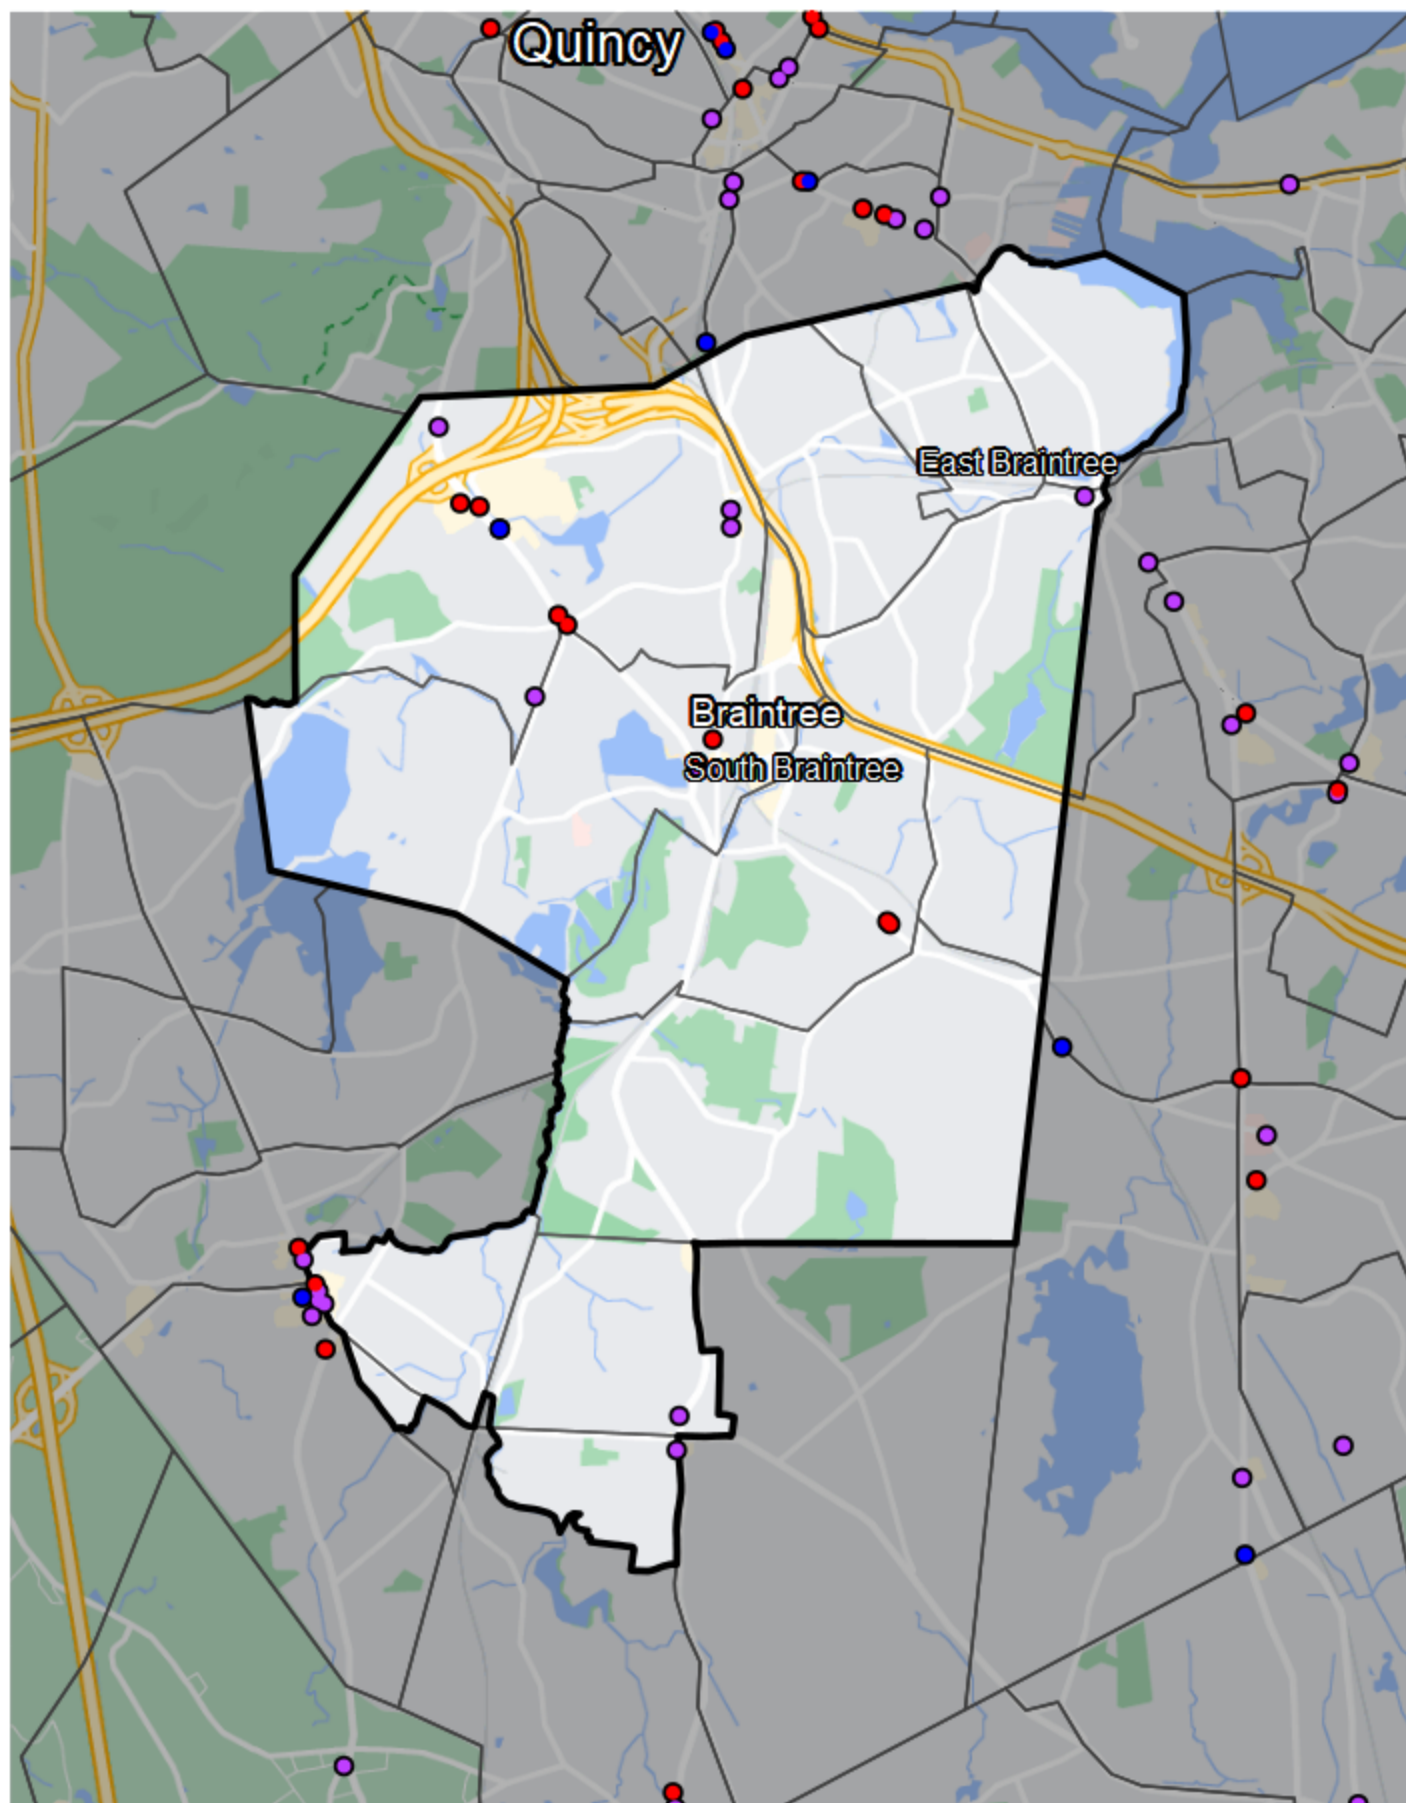

# Massachusetts - 5th Norfolk District

## Banking Desert

No Branches within 10 Miles of Population Center