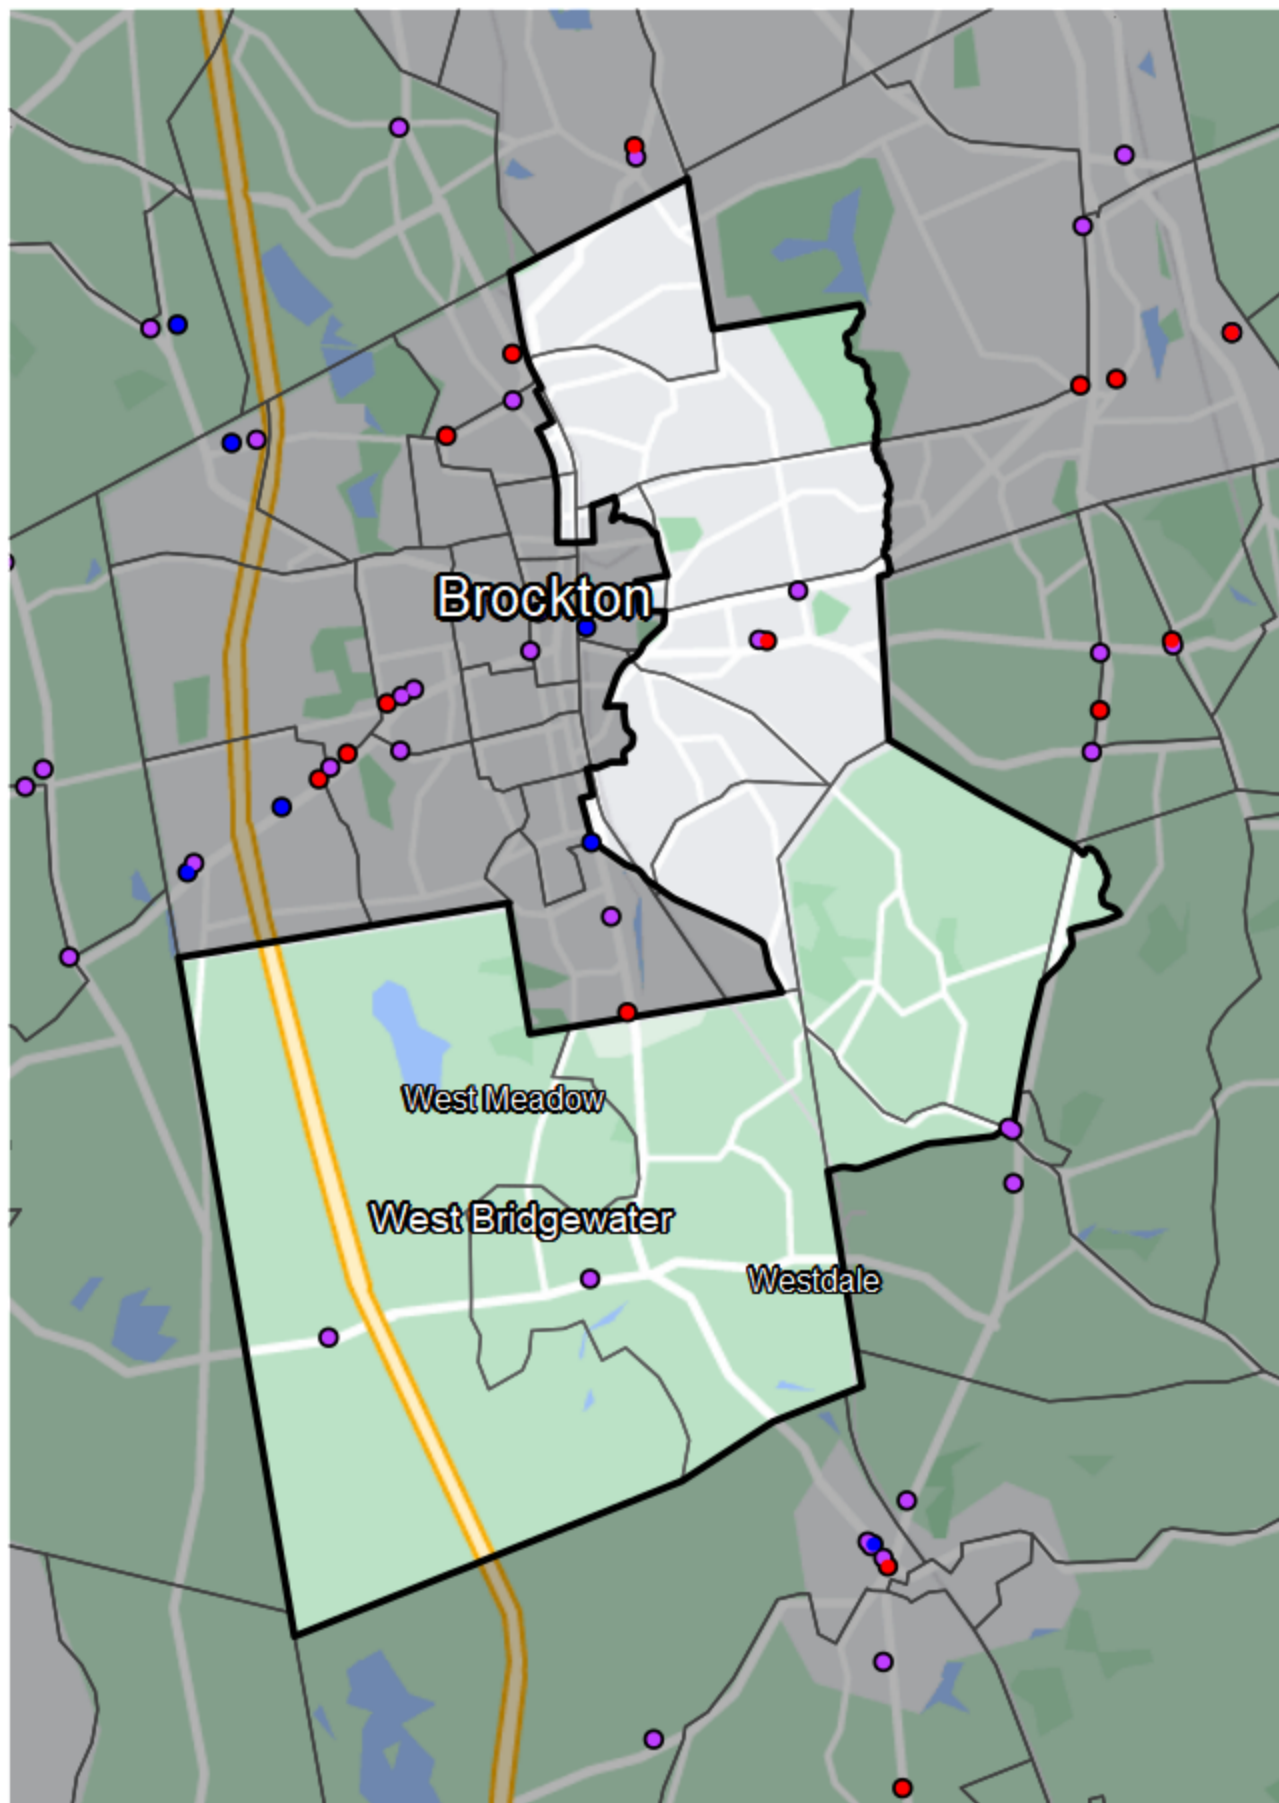

Massachusetts - 10th Plymouth District

Financial Institutions

- Bank: 4
- Bank, Out-of-State: 1
- Credit Union: 0
- Credit Union, Out-of-State: 0

Banking Desert

- No Branches within 10 Miles of Population Center