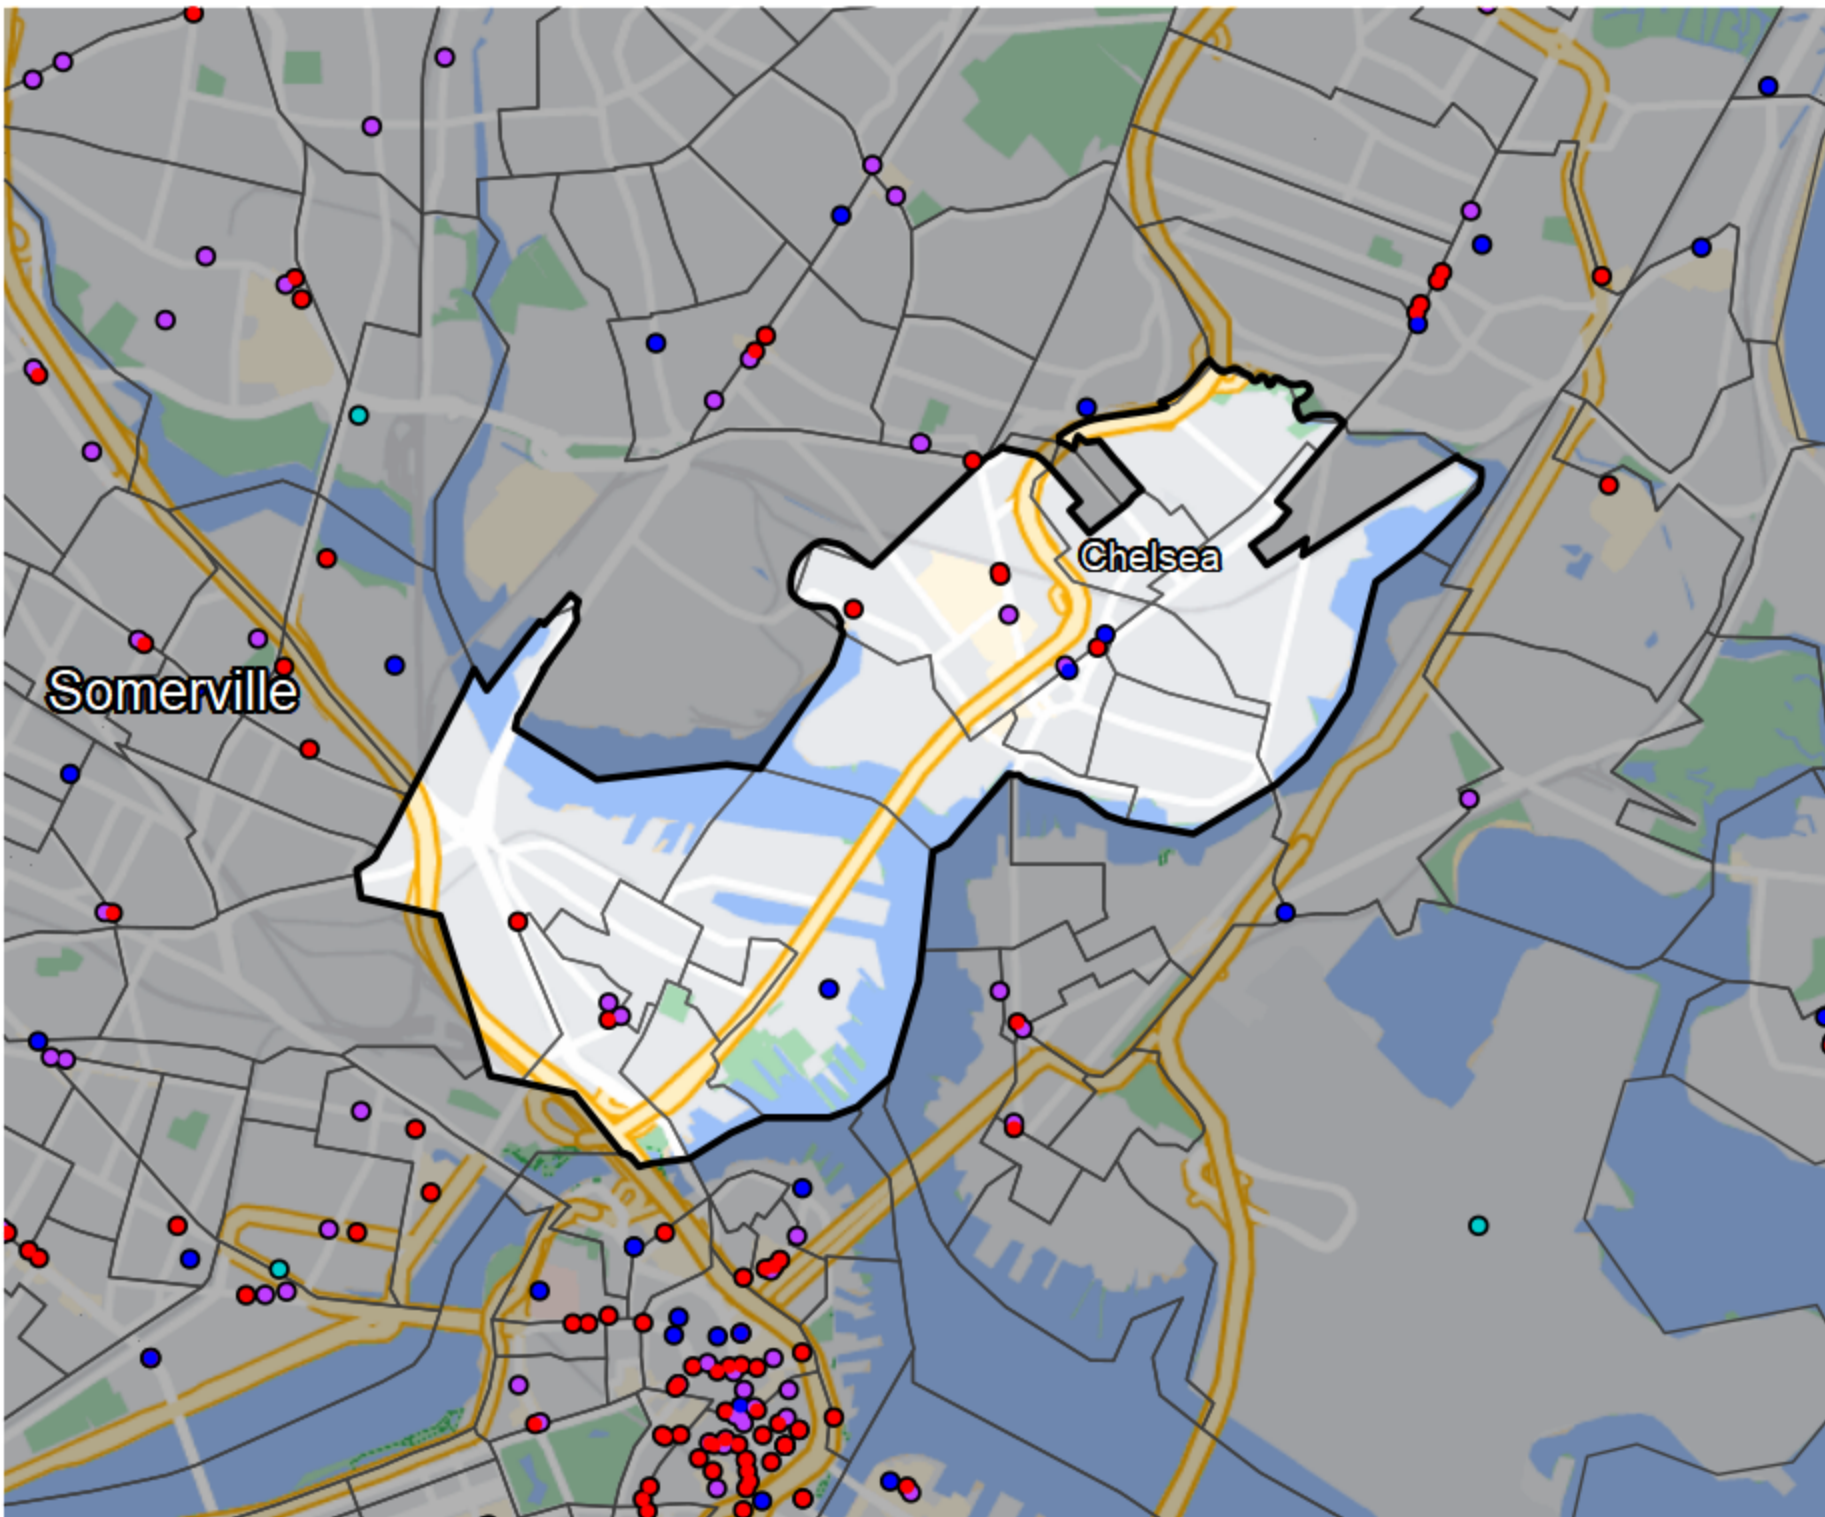

Massachusetts - 2nd Suffolk District

Banking Desert

No Branches within 10 Miles of Population Center

Financial Institutions

- Bank: 4
- Bank, Out-of-State: 6
- Credit Union: 3
- Credit Union, Out-of-State: 0