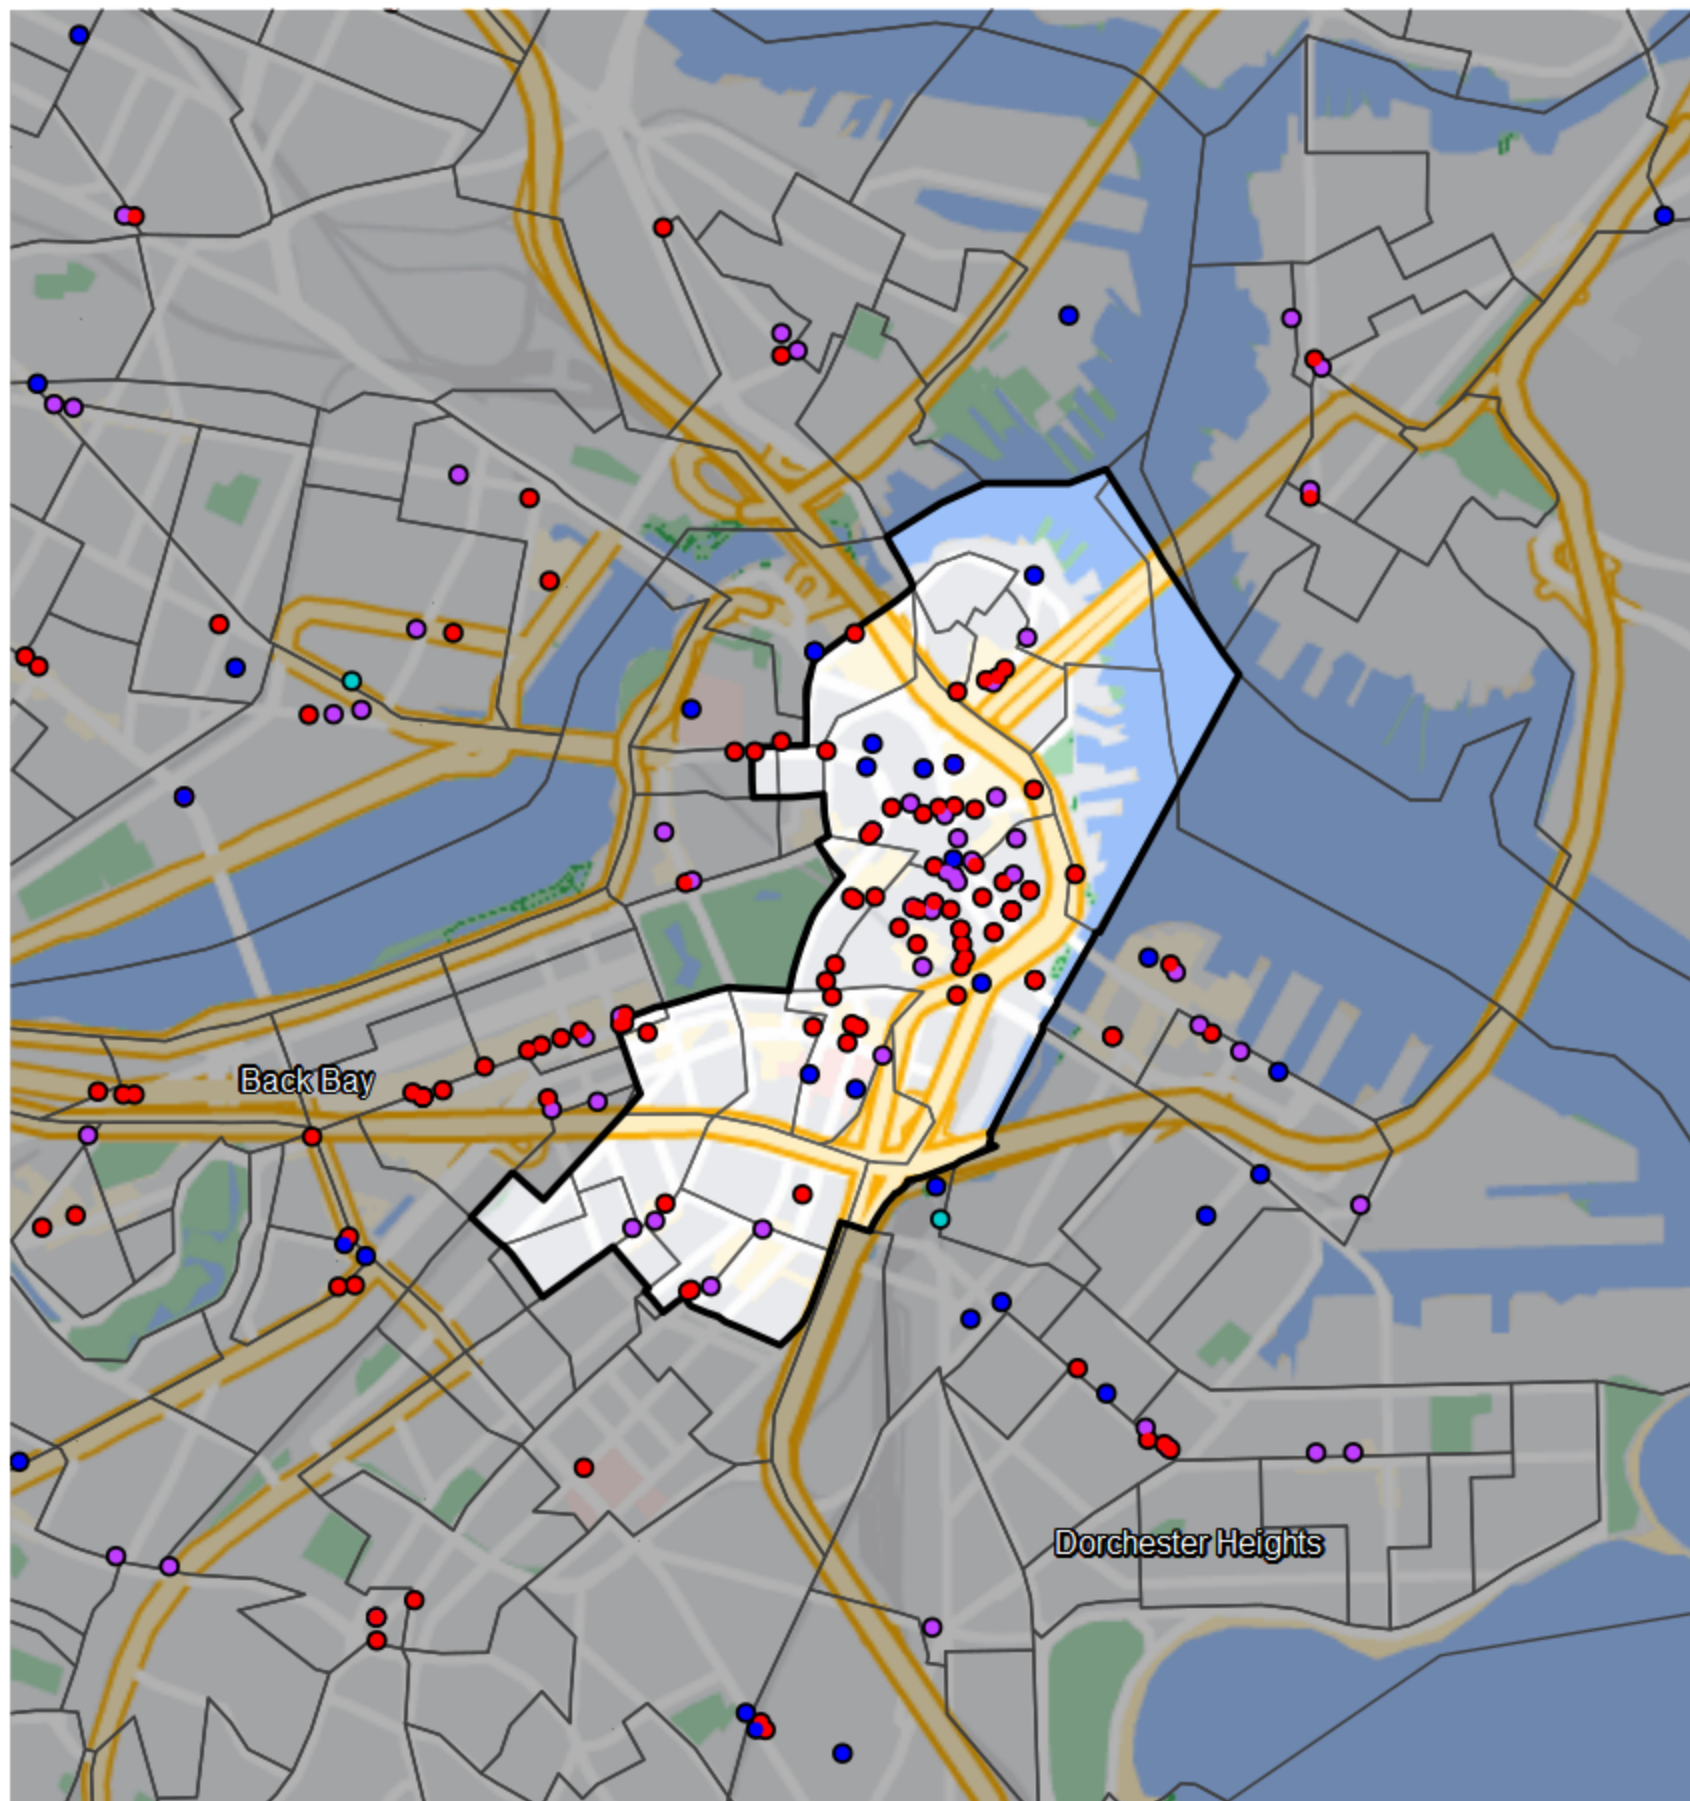

Massachusetts - 3rd Suffolk District

Banking Desert

No Branches within 10 Miles of Population Center

Financial Institutions

- Bank: 23
- Bank, Out-of-State: 58
- Credit Union: 9
- Credit Union, Out-of-State: 0