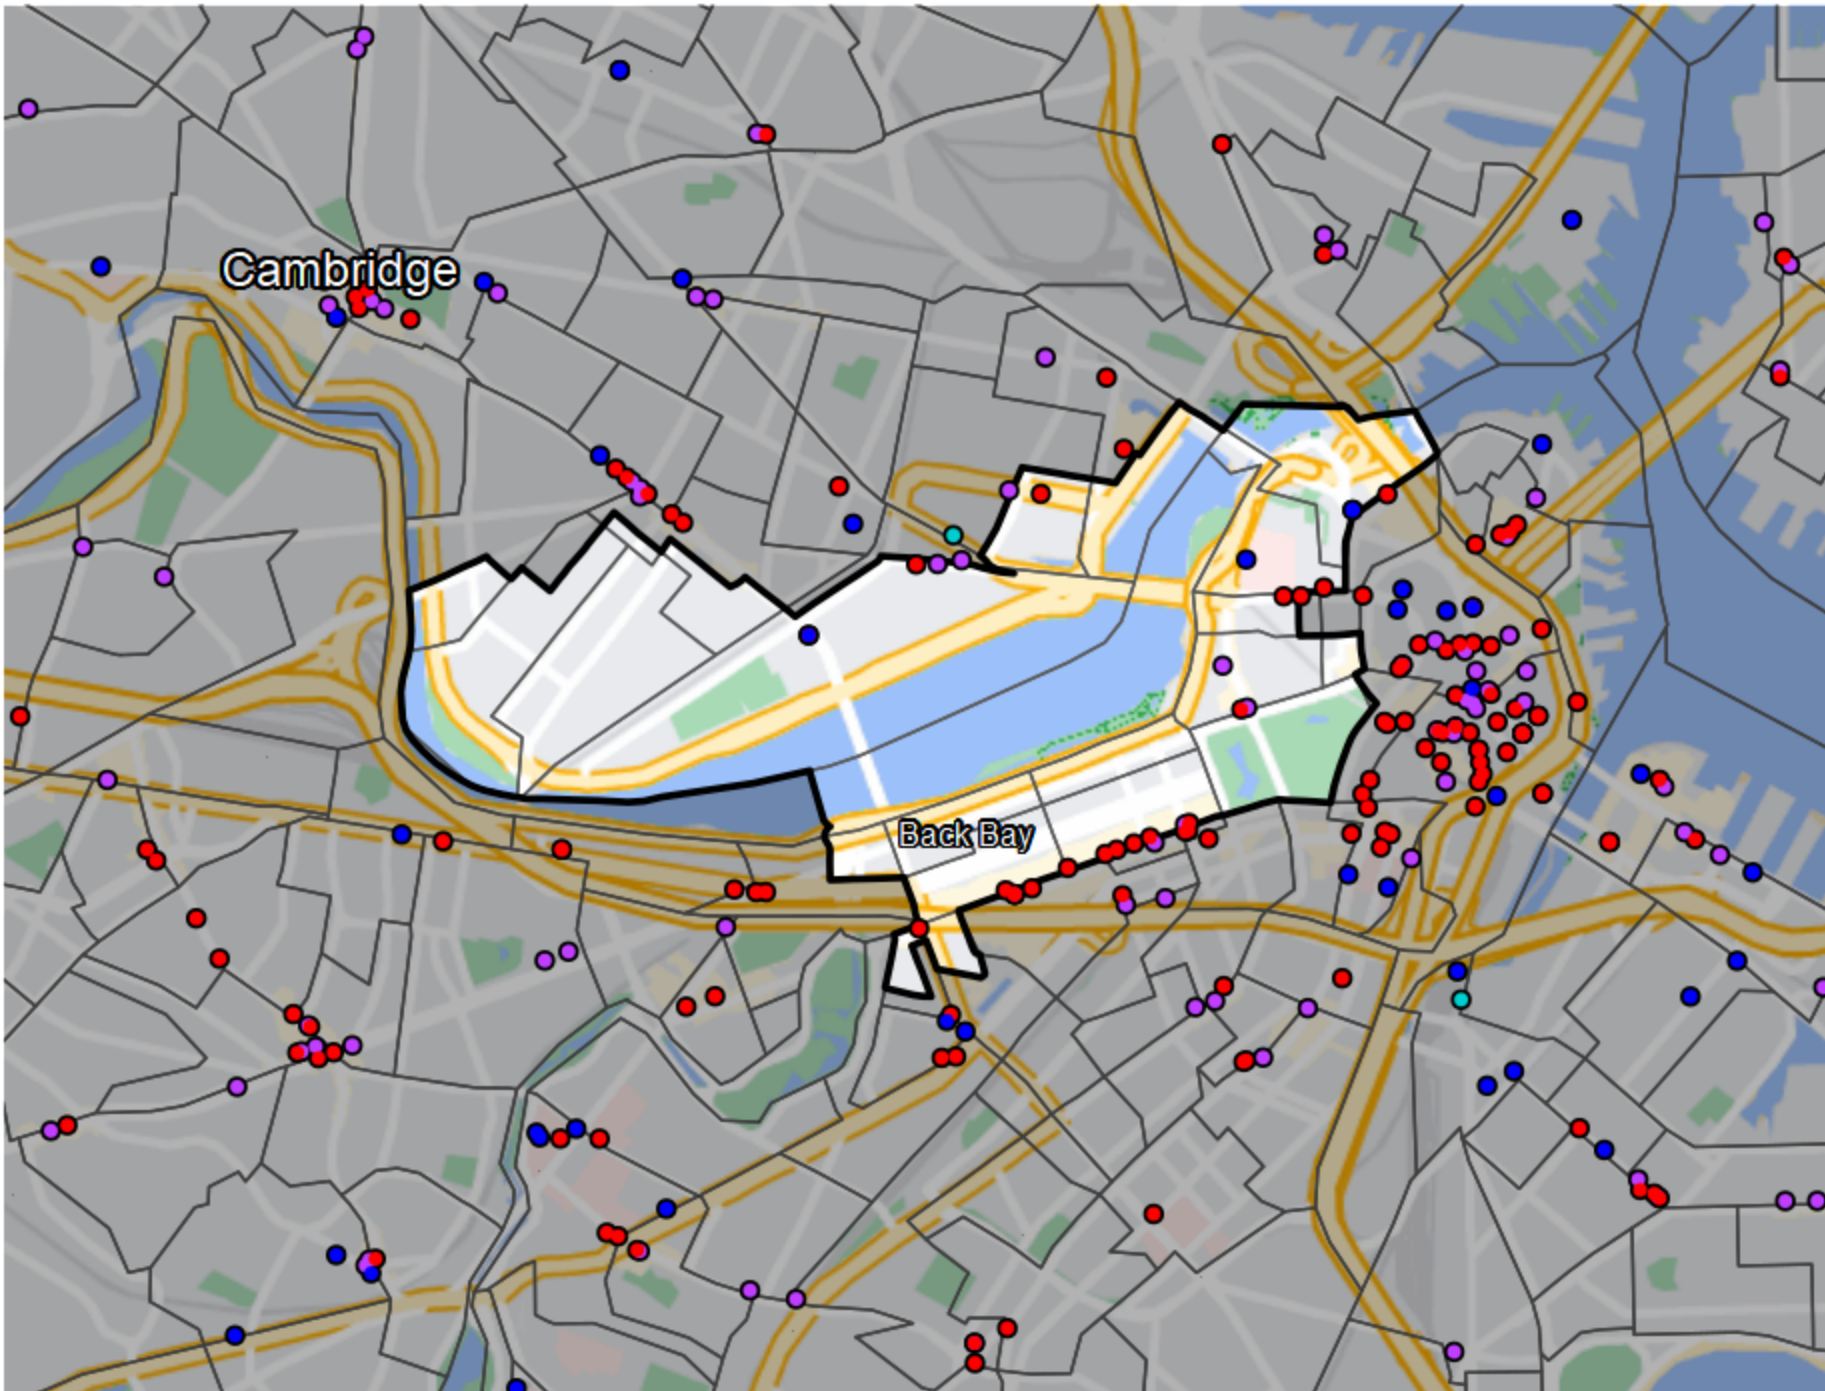

Massachusetts - 8th Suffolk District

Banking Desert

No Branches within 10 Miles of Population Center

Financial Institutions

- Bank: 4
- Bank, Out-of-State: 14
- Credit Union: 4
- Credit Union, Out-of-State: 0