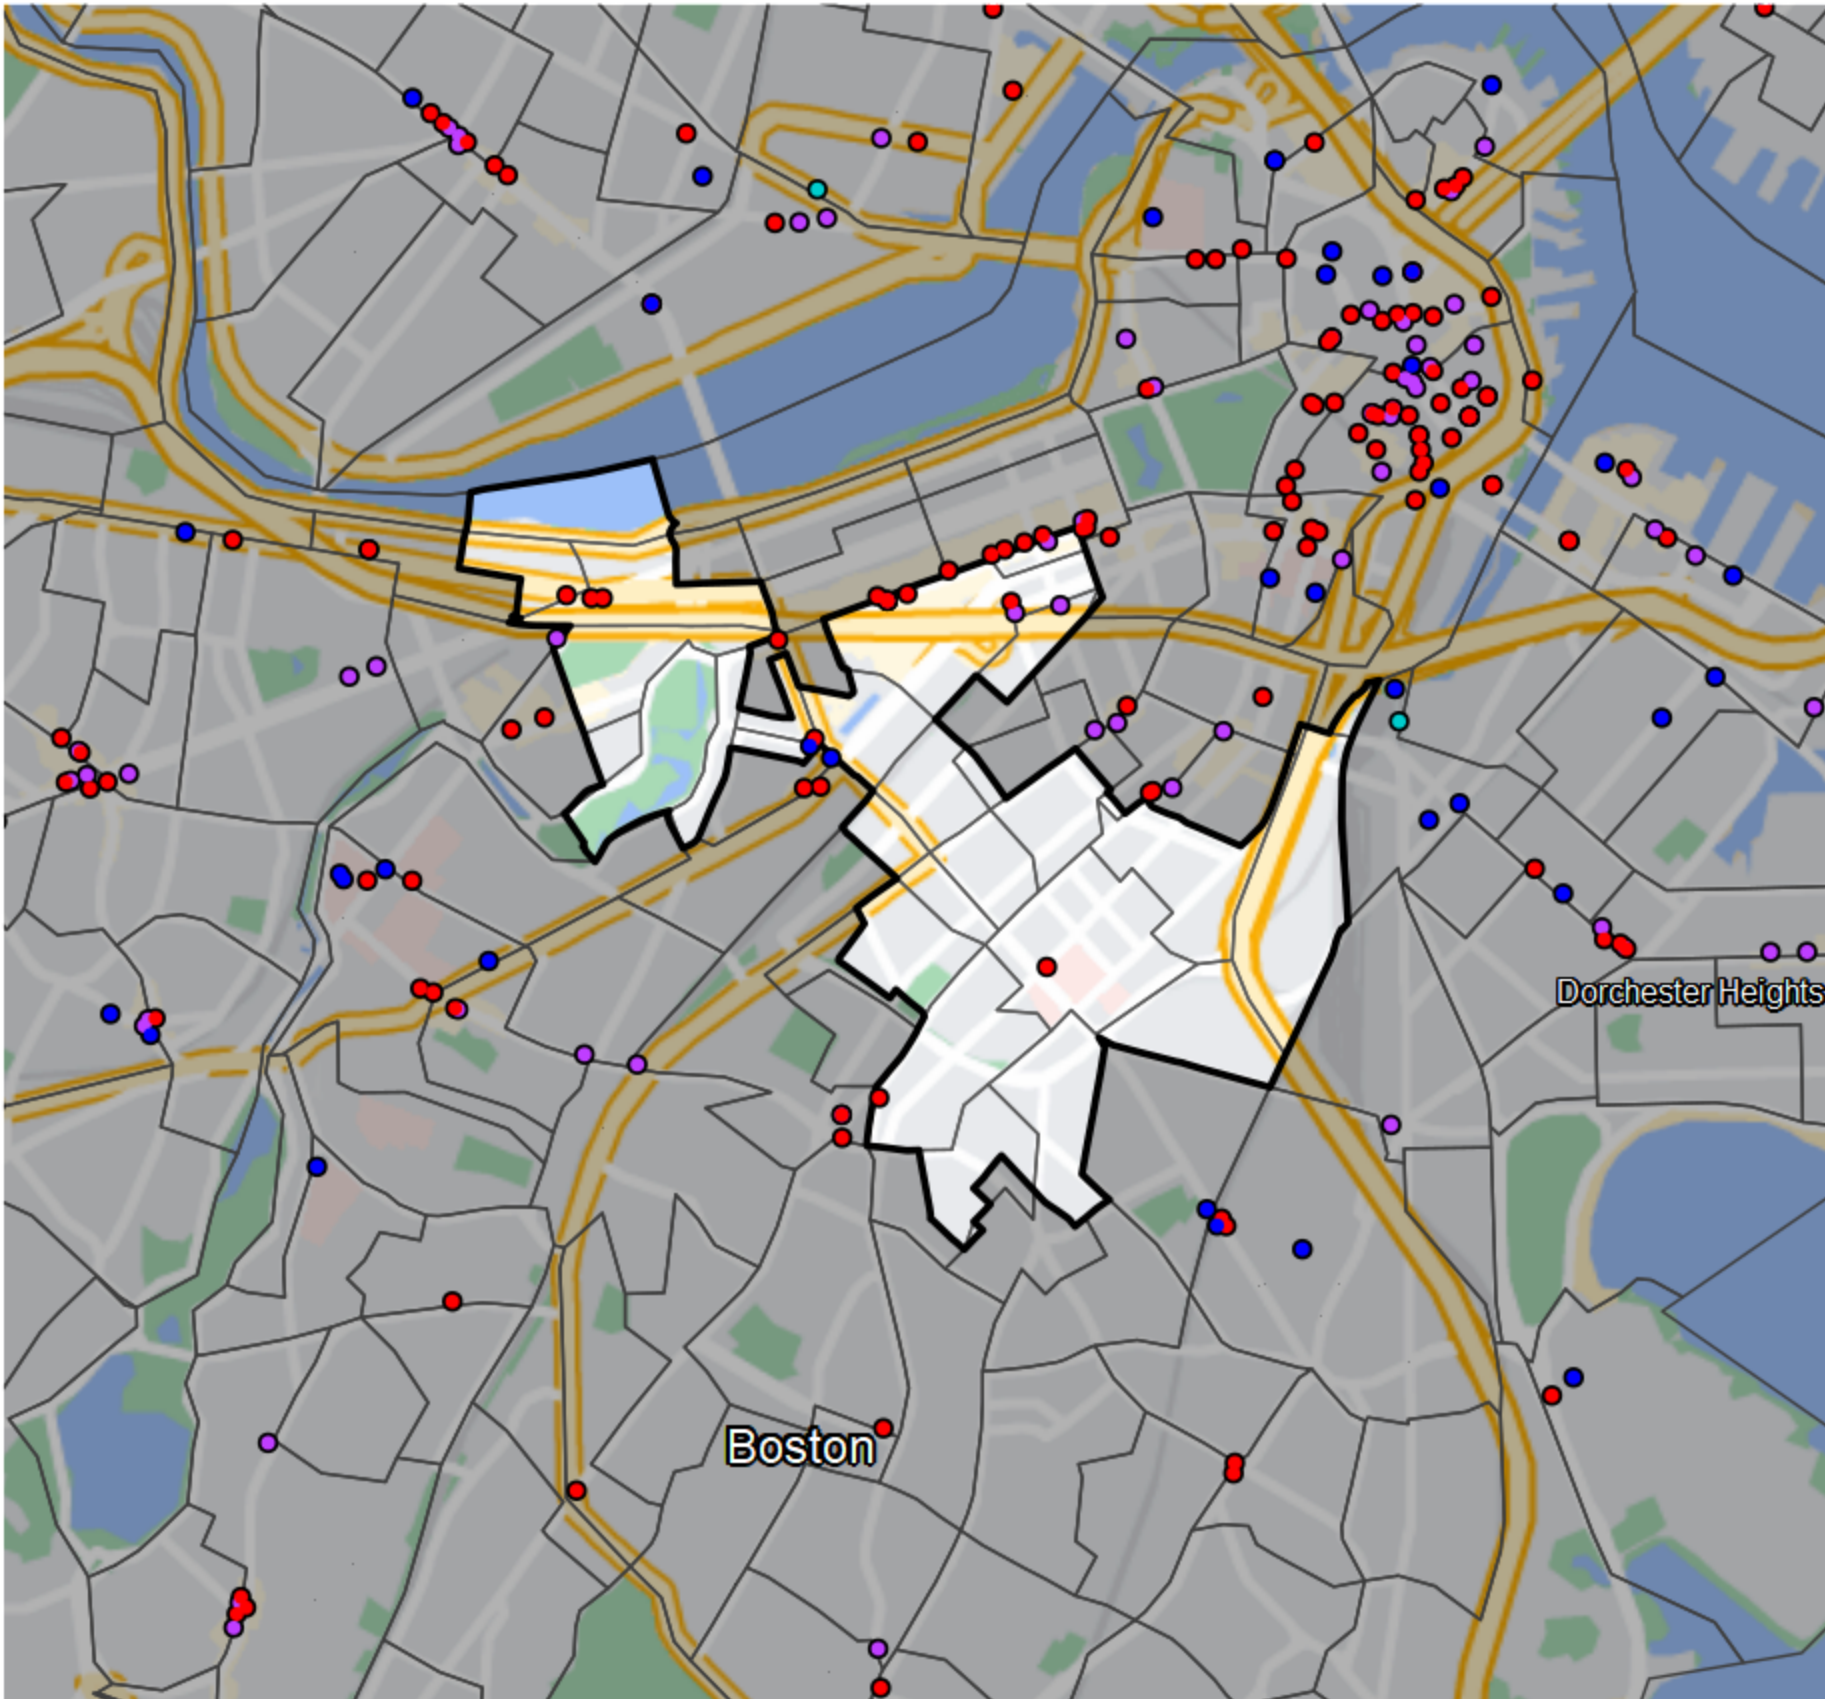

Massachusetts - 9th Suffolk District

Banking Desert
No Branches within 10 Miles of Population Center

Financial Institutions

- Bank: 4
- Bank, Out-of-State: 11
- Credit Union: 1
- Credit Union, Out-of-State: 0

Dorchester Heights

Boston