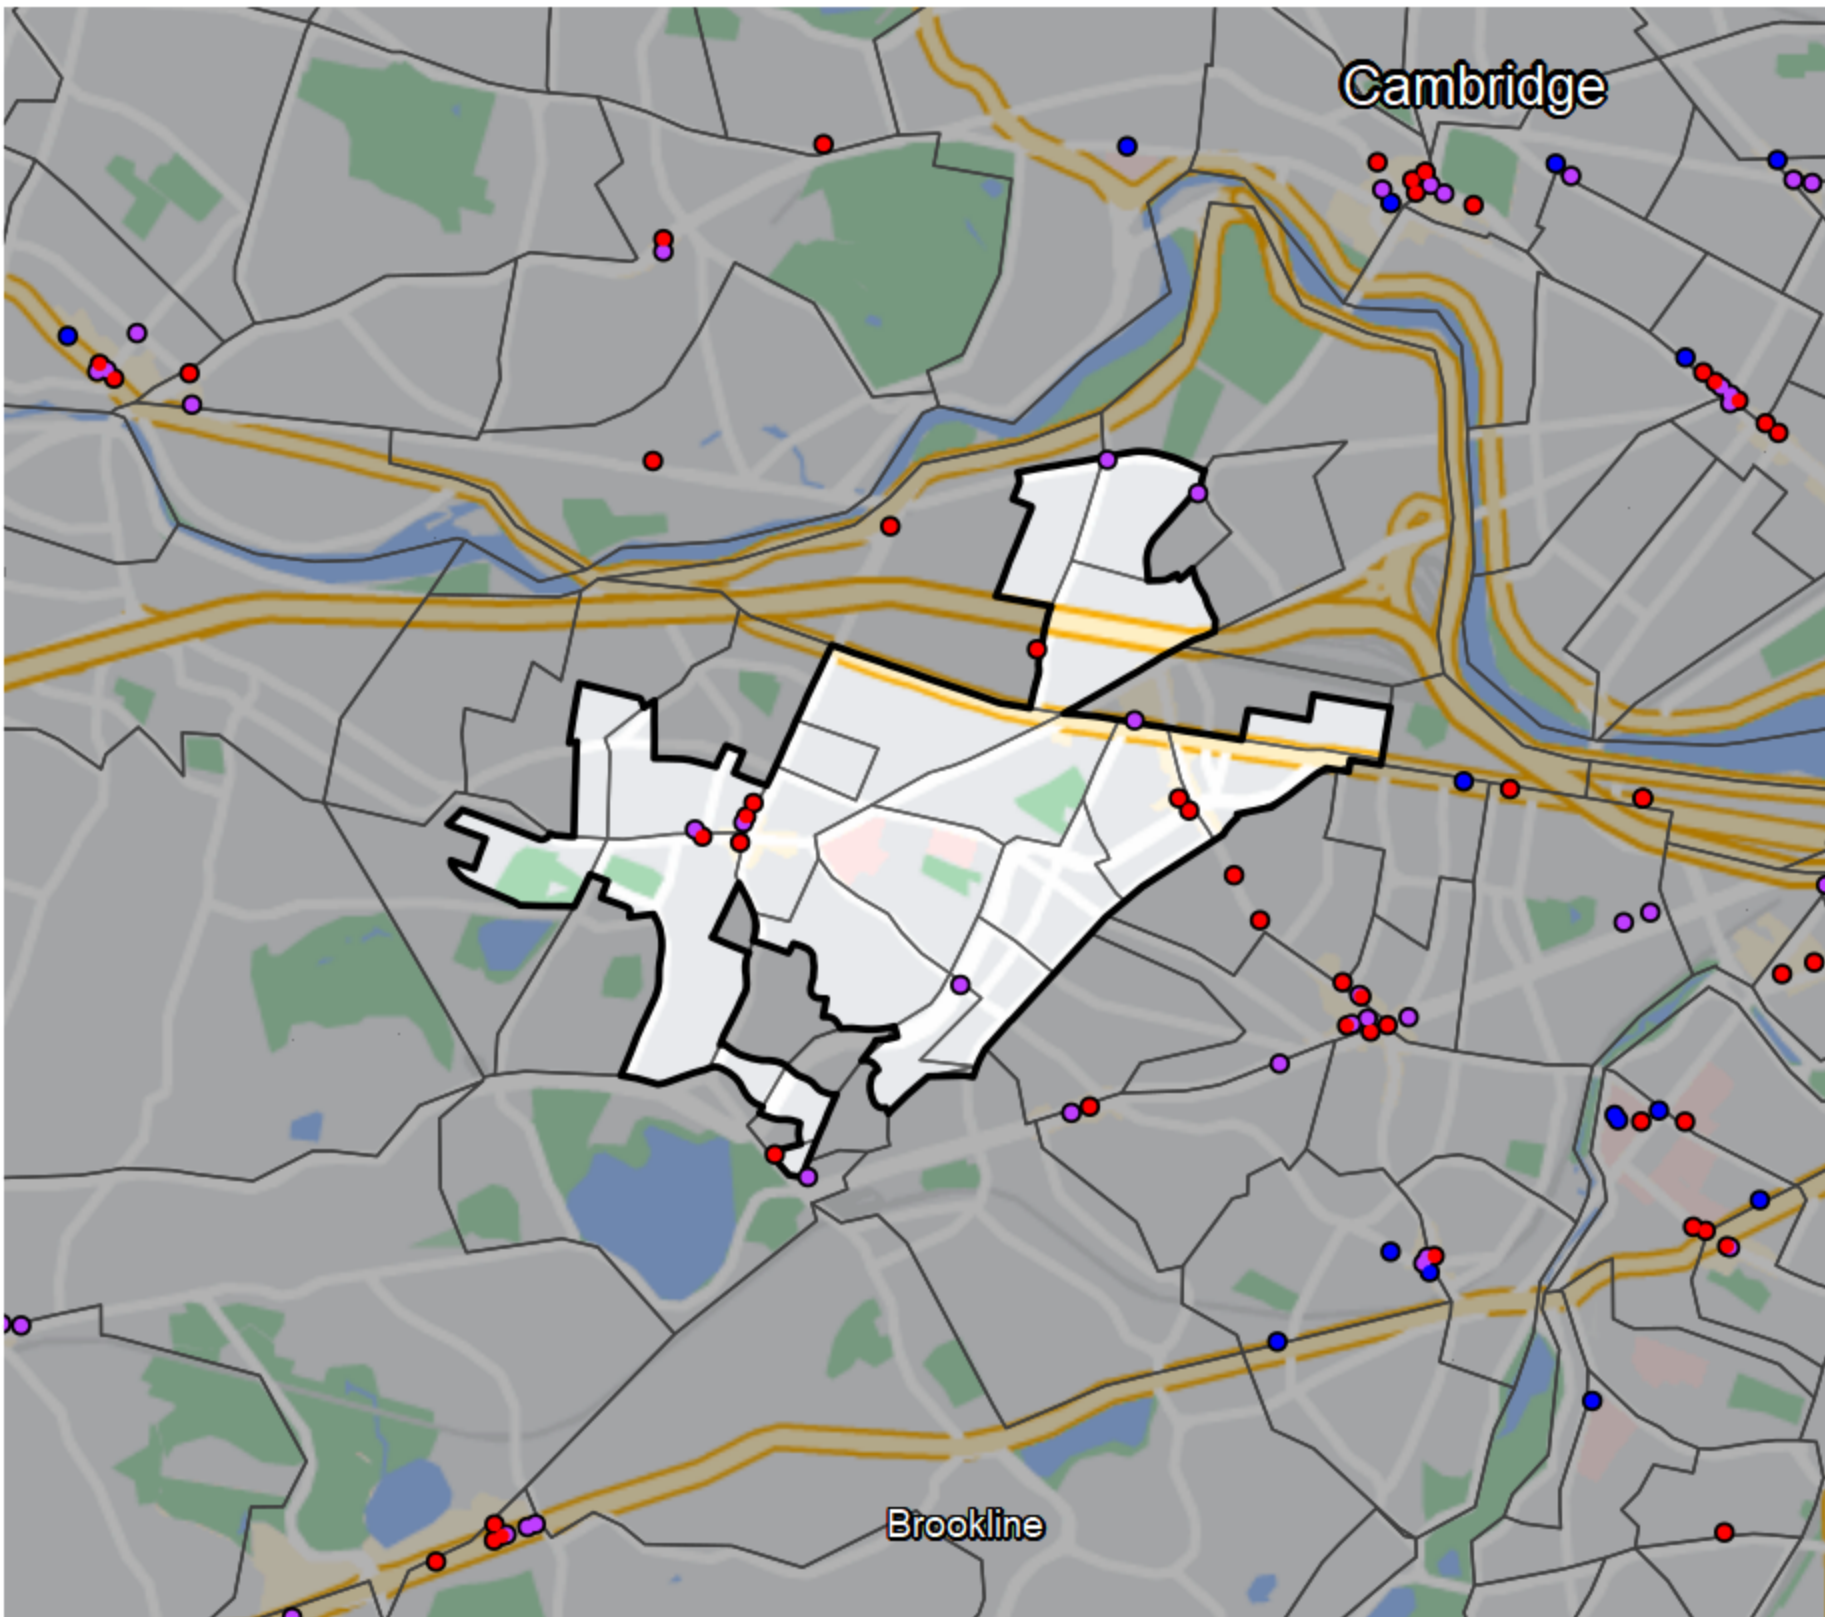

# Massachusetts - 17th Suffolk District

Banking Desert  
No Branches within 10 Miles of Population Center

Financial Institutions  
Bank: 4  
Bank, Out-of-State: 7  
Credit Union: 0  
Credit Union, Out-of-State: 0